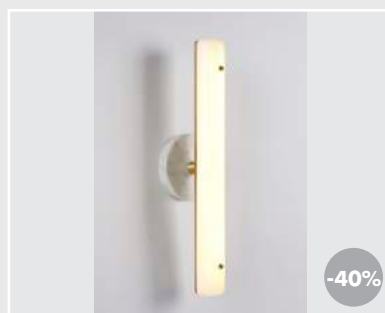

STICKBULB

Applique - vertical 3 feet

~~985~~ 735 €

-25%

STICKBULB

Applique - horizontal 2 feet

~~950~~ 710 €

-40%