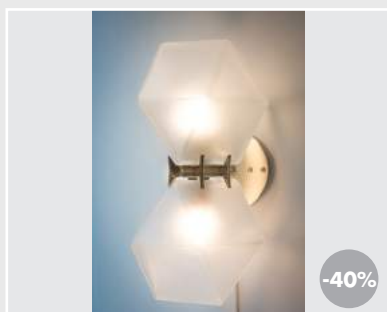

-40%

GABRIEL SCOTT

Applique Welles

~~2 220~~ 1 330 €