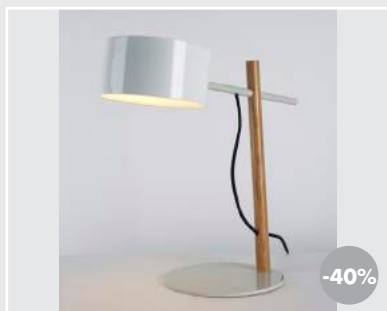

JOHN POMP
Lumenarium - petit 110V
5-340 3 735 €

JOHN POMP
Lumenarium - grand 110V
6-180 4 325 €

RICH BRILLIANT WILLING
Edition Roll & Hill
Excel Desk lamp
492 295 €

RICH BRILLIANT WILLING
Edition Roll & Hill
Excel Floor lamp
2-652 1 325 €