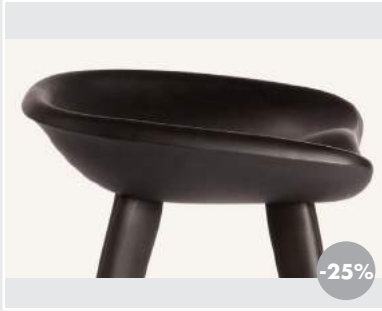

FINN JUHL
Pelican avec boutons tissu Gr2
5-320 ~~4 255 €~~

FINN JUHL
France Chair - chêne
3-075 ~~2 460 €~~

FINN JUHL
FJ 108 - noir
1-216 ~~605 €~~

FINN JUHL
FJ 109
2-267 ~~1 585 €~~

FINN JUHL
Egyptian chair - le lot de 4
11-968 ~~8 375 €~~

FINN JUHL
Reading chair
836 ~~625 €~~

FINN JUHL
FJ 45 - tissu
7-616 ~~4 570 €~~

FINN JUHL
FJ 45 - cuir
8-220 ~~6 165 €~~

BASSAMFELLOWS
Tractor Stool counter - noyer
1-404 ~~1 050 €~~

BASSAMFELLOWS
Tractor Stool - chêne
1-272 ~~950 €~~

triode³ SAMPLE SALE

SIÈGES/2

BASSAMFELLOWS
Tractor Stool bar - noir
~~1 476~~ 1 105 €

NEUTRA
Boomerang Chair
~~1 860~~ 1 300 €

MATTER
Mother Ann Chair
~~932~~ 699 €

BASSAMFELLOWS
Mantis Chair - noyer
~~1 650~~ 1 320 €