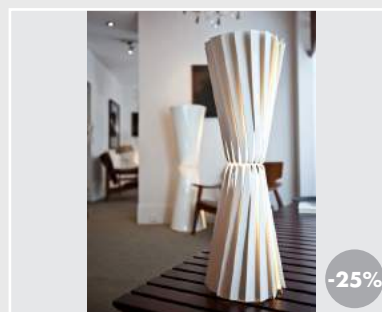

EMILIE COLIN
Rythmes
900 675 €