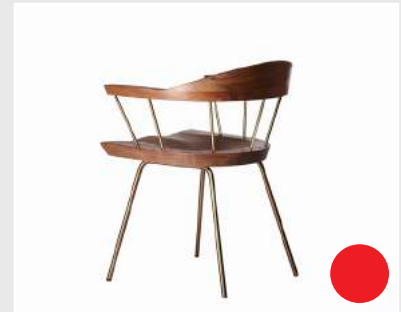

FINN JUHL
Reading chair
836 ~~625 €~~

FINN JUHL
FJ 45 - tissu
7-616 ~~4 570 €~~

FINN JUHL
FJ 45 - cuir
8-220 ~~6 165 €~~

BASSAMFELLOWS
Tractor Stool counter - noyer
1-404 ~~1 050 €~~

BASSAMFELLOWS
Tractor Stool - chêne
1-272 ~~950 €~~

triode³ SAMPLE SALE

SIÈGES/2

BASSAMFELLOWS
Tractor Stool bar - noir
~~1 476~~ 1 105 €

NEUTRA
Boomerang Chair
~~1 860~~ 1 300 €

MATTER
Mother Ann Chair
~~932~~ 699 €

BASSAMFELLOWS
Mantis Chair - noyer
~~1 650~~ 1 320 €

SERGIO RODRIGUES
Diz - neuf
~~4 290~~ 3 430 €

BASSAMFELLOWS
Spindle chair
VENDU

EGG COLLECTIVE
Chair
~~2 692~~ 2 019 €

triode³ SAMPLE SALE

MOBILIER / 1

-50%

ALEX RASMUSSEN

Table