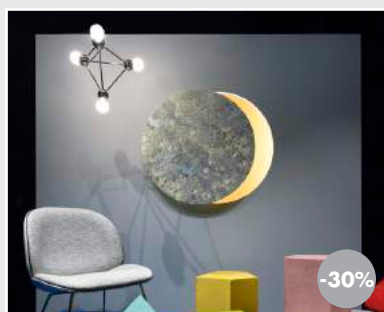

Edition Roll & Hill

Superordinate Antler 6

~~2-712~~ 2 030 €

-30%

BEC BRITAIN*

Zelda 2

~~8-310~~ 5 815 €

-30%