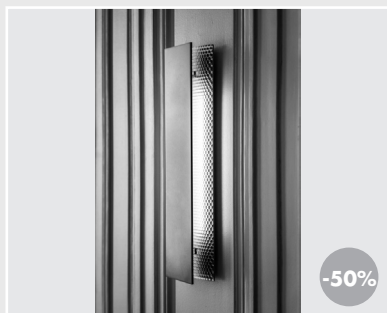

triode³ SAMPLE SALE

APPLIQUES / 1

-50%

ALEX RASMUSSEN

Applique

~~3 000~~ 1 500 €