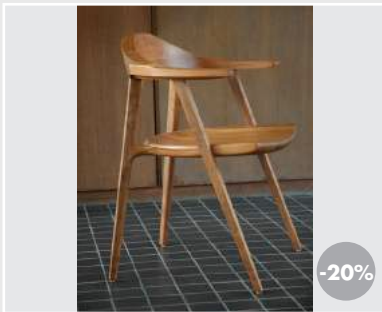

FINN JUHL
Reading chair
836 ~~625 €~~

FINN JUHL
FJ 45 - tissu
7-616 ~~4 570 €~~

FINN JUHL
FJ 45 - cuir
8-220 ~~6 165 €~~

BASSAMFELLOWS
Tractor Stool counter - noyer
1-404 ~~1 050 €~~

BASSAMFELLOWS
Tractor Stool - chêne
1-272 ~~950 €~~

triode³ SAMPLE SALE

SIÈGES/2

BASSAMFELLOWS
Tractor Stool bar - noir
~~1 476~~ 1 105 €

NEUTRA
Boomerang Chair
~~1 860~~ 1 300 €

MATTER
Mother Ann Chair
~~932~~ 699 €

BASSAMFELLOWS
Mantis Chair - noyer
~~1 650~~ 1 320 €

SERGIO RODRIGUES
Diz - neuf
~~4 290~~ 3 430 €

BASSAMFELLOWS
Spindle chair
VENDU

EGG COLLECTIVE
Chair
~~2 692~~ 2 019 €

triode³ SAMPLE SALE

MOBILIER / 1

-50%

ALEX RASMUSSEN

Table