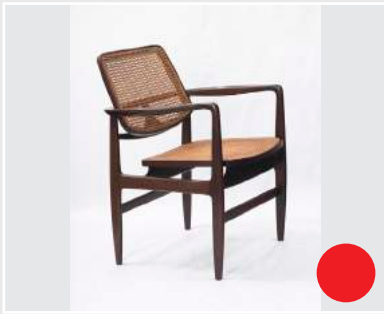

triode³ SAMPLE SALE

SIÈGES / 1

SERGIO RODRIGUES
Oscar
VENDU