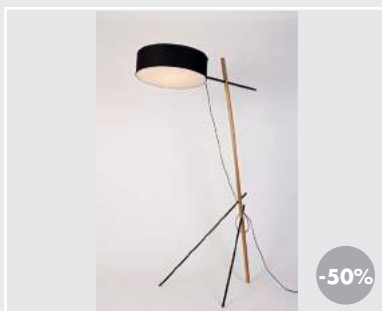

JOHN POMP
Lumenarium - petit 110V
5-340 3 735 €

JOHN POMP
Lumenarium - grand 110V
6-180 4 325 €

RICH BRILLIANT WILLING
Edition Roll & Hill
Excel Desk lamp
492 295 €

RICH BRILLIANT WILLING
Edition Roll & Hill
Excel Floor lamp
2-652 1 325 €