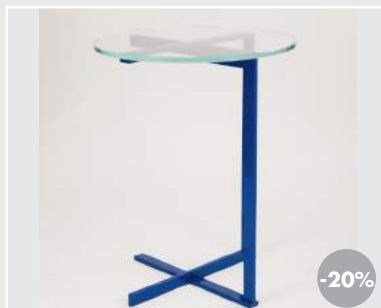

-20%

JUNIPER

Peasant Side Table - bleu

810 645 €