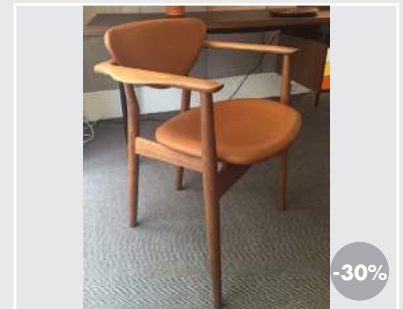

FINN JUHL
Pelican avec boutons tissu Gr2
5-320 ~~4 255 €~~

FINN JUHL
France Chair - chêne
3-075 ~~2 460 €~~

FINN JUHL
FJ 108 - noir
1-216 ~~605 €~~

FINN JUHL
FJ 109
2-267 ~~1 585 €~~

FINN JUHL
Egyptian chair - le lot de 4
11-968 ~~8 375 €~~