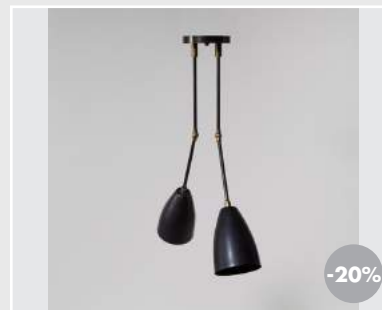

-20%

APPARATUS
Twig 2
1-950- 1 560 €