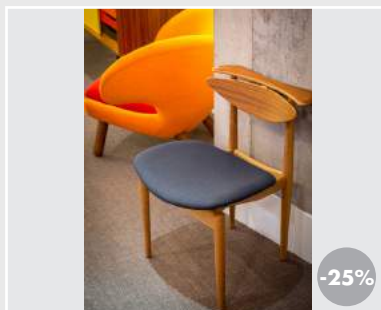

FINN JUHL
Pelican avec boutons tissu Gr2
5-320 ~~4 255 €~~

FINN JUHL
France Chair - chêne
3-075 ~~2 460 €~~

FINN JUHL
FJ 108 - noir
1-216 ~~605 €~~

FINN JUHL
FJ 109
2-267 ~~1 585 €~~

FINN JUHL
Egyptian chair - le lot de 4
11-968 ~~8 375 €~~

FINN JUHL
Reading chair
836 ~~625 €~~

FINN JUHL
FJ 45 - tissu
7-616 ~~4 570 €~~

FINN JUHL
FJ 45 - cuir
8-220 ~~6 165 €~~

BASSAMFELLOWS
Tractor Stool counter - noyer
1-404 ~~1 050 €~~

BASSAMFELLOWS
Tractor Stool - chêne
1-272 ~~950 €~~