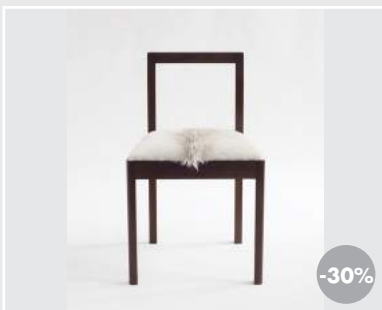

triode³ SAMPLE SALE

SIÈGES/2

BASSAMFELLOWS
Tractor Stool bar - noir
~~1 476~~ 1 105 €

NEUTRA
Boomerang Chair
~~1 860~~ 1 300 €

MATTER
Mother Ann Chair
~~932~~ 699 €

BASSAMFELLOWS
Mantis Chair - noyer
~~1 650~~ 1 320 €

SERGIO RODRIGUES
Diz - neuf
~~4 290~~ 3 430 €

BASSAMFELLOWS
Spindle chair
VENDU

EGG COLLECTIVE
Chair
~~2 692~~ 2 019 €

triode³ SAMPLE SALE

MOBILIER / 1

-50%

ALEX RASMUSSEN

Table