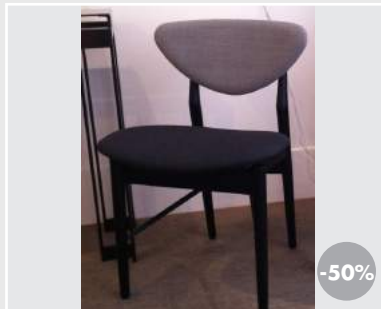

FINN JUHL
Pelican avec boutons tissu Gr2
5-320 ~~4 255 €~~

FINN JUHL
France Chair - chêne
3-075 ~~2 460 €~~

FINN JUHL
FJ 108 - noir
1-216 ~~605 €~~

FINN JUHL
FJ 109
2-267 ~~1 585 €~~

FINN JUHL
Egyptian chair - le lot de 4
11-968 ~~8 375 €~~