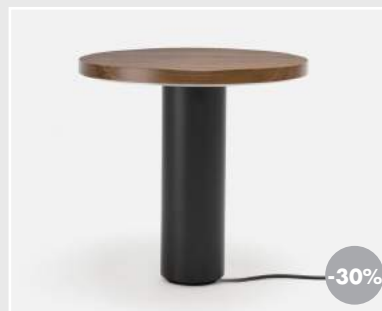

JOHN POMP
Lumenarium - petit 110V
5-340 3 735 €

JOHN POMP
Lumenarium - grand 110V
6-180 4 325 €

RICH BRILLIANT WILLING
Edition Roll & Hill
Excel Desk lamp
492 295 €

RICH BRILLIANT WILLING
Edition Roll & Hill
Excel Floor lamp
2-652 1 325 €