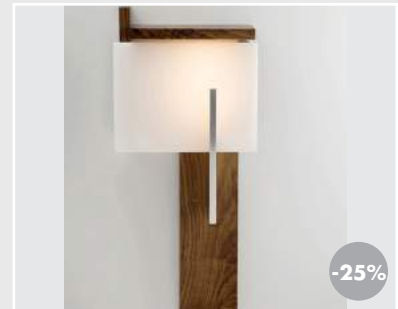

-25%

JASON MILLER
Edition Roll & Hill
Odds & Ends - Teardrop
828- 620 €

-25%

APPARATUS
Trapeze 2 - two tones 120V
~~2-040~~ 1 530 €

-25%

BRENDAN RAVENHILL
Hood
540- 405 €

-30%

BRENDAN RAVENHILL
Pivot lamp 36'
960- 670 €