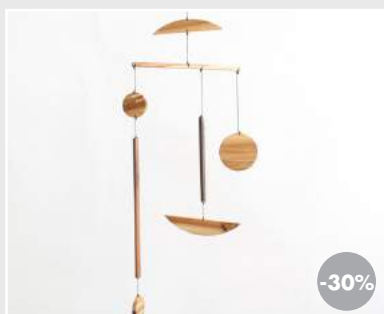

-30%

FORT MAKERS
Medium B Apple Mobile
309- 230 €