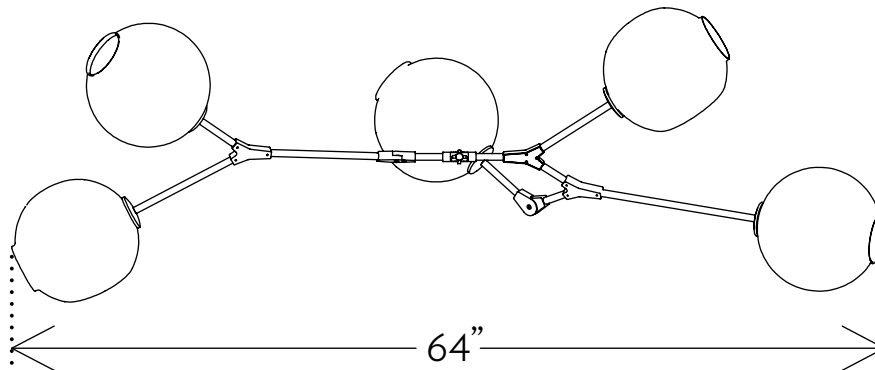

BB.05.28

triode<sup>3</sup> design

H 21in/53cm W 64in/163cm D 21in/53cm WT 20lb/9kg

28, rue Jacob 75006 Paris  
+33 (0)1 43 29 40 05

contact@triodedesign.com  
www.triodedesign.com

brushed brass  
clear glass

# BRANCHING BUBBLE BB.05.28

H 21in/53cm W 64in/163cm D 21in/53cm WT 20lb/9kg MAX 300w Shown with 9" globes

triode<sup>3</sup> design

28, rue Jacob 75006 Paris  
+33 (0)1 43 29 40 05

contact@triodedesign.com  
www.triodedesign.com

FRONT

SIDE

TOP

**SUSPENSION** Includes 36" or 72" stem that can be cut on-site. Longer lengths available upon request.

**CANOPY** Ø 5" x H .25"

**MATERIALS** Machined Brass Glass

**SHADES** 9" Glass Globe

BULBS	BULB TYPE	SOCKET	WATTAGE
120V	Double loop Edison	e26	60w
220/230V	Quad loop Edison	e27	60w