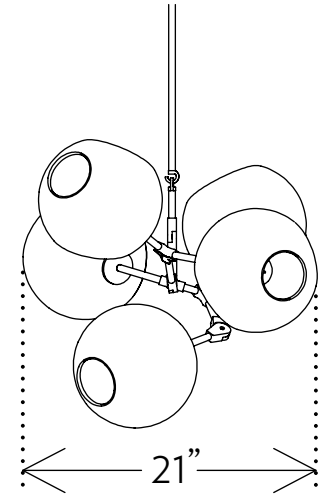

BB.05.28

triode<sup>3</sup> design

H 21in/53cm W 64in/163cm D 21in/53cm WT 20lb/9kg

28, rue Jacob 75006 Paris  
+33 (0)1 43 29 40 05

contact@triodedesign.com  
www.triodedesign.com

brushed brass  
clear glass

# BRANCHING BUBBLE BB.05.28

H 21in/53cm W 64in/163cm D 21in/53cm WT 20lb/9kg MAX 300w Shown with 9" globes

triode<sup>3</sup> design

28, rue Jacob 75006 Paris  
+33 (0)1 43 29 40 05

contact@triodedesign.com  
www.triodedesign.com

FRONT

SIDE

TOP

**SUSPENSION** Includes 36" or 72" stem that can be cut on-site. Longer lengths available upon request.

**CANOPY** Ø 5" x H .25"

**MATERIALS** Machined Brass Glass

**SHADES** 9" Glass Globe

BULBS	BULB TYPE	SOCKET	WATTAGE
120V	Double loop Edison	e26	60w
220/230V	Quad loop Edison	e27	60w