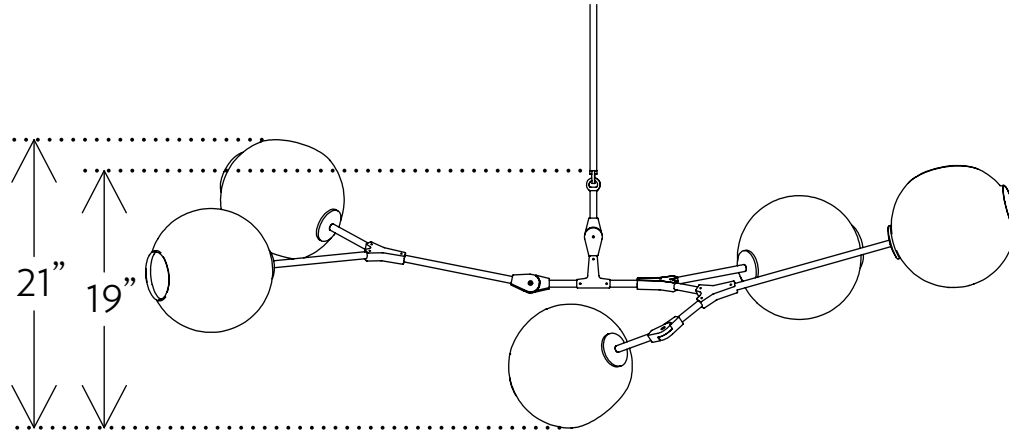

# BRANCHING BUBBLE BB.05.28

H 21in/53cm W 64in/163cm D 21in/53cm WT 20lb/9kg MAX 300w Shown with 9" globes

triode<sup>3</sup> design

28, rue Jacob 75006 Paris  
+33 (0)1 43 29 40 05

contact@triodedesign.com  
www.triodedesign.com

FRONT

SIDE

TOP

**SUSPENSION** Includes 36" or 72" stem that can be cut on-site. Longer lengths available upon request.

**CANOPY** Ø 5" x H .25"

**MATERIALS** Machined Brass Glass

**SHADES** 9" Glass Globe

BULBS	BULB TYPE	SOCKET	WATTAGE
120V	Double loop Edison	e26	60w
220/230V	Quad loop Edison	e27	60w