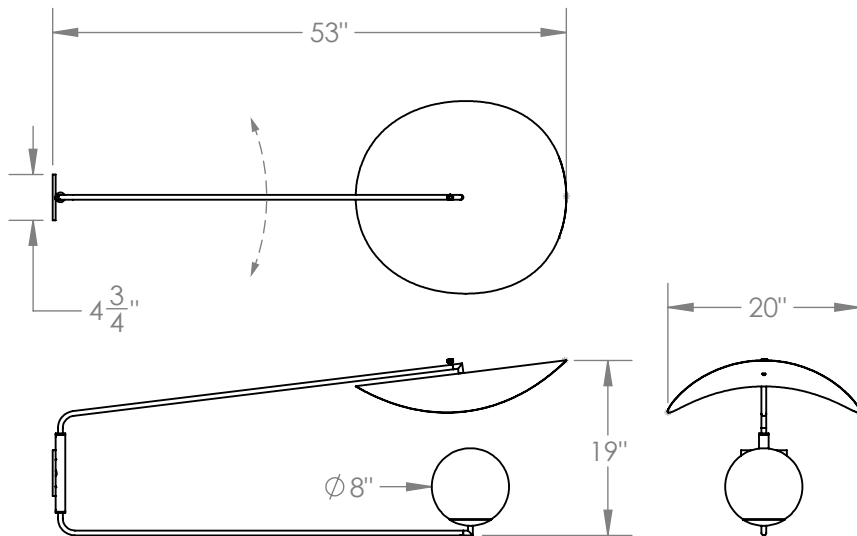

SUN SHADE

SUN SHADE

SUN SHADE

SUN SHADE

This swivel arm wall light is designed to mimic the classic image of a beautiful woman shading her face with a wide brimmed hat. It has a rotating reflector which allows you to direct the light or shade the globe as you wish.

Materials

Steel
Glass

Standard Finishes

Exterior: Satin Black
Interior: Antique Brass

Notes

Lamping: 1 E26 bulb, max 75W.
5.5W dimmable LED bulb included. 465 lumens each,
2700K color temperature.
120V, UL approved.
Available with wall plug and inline dimmer: +\$250.