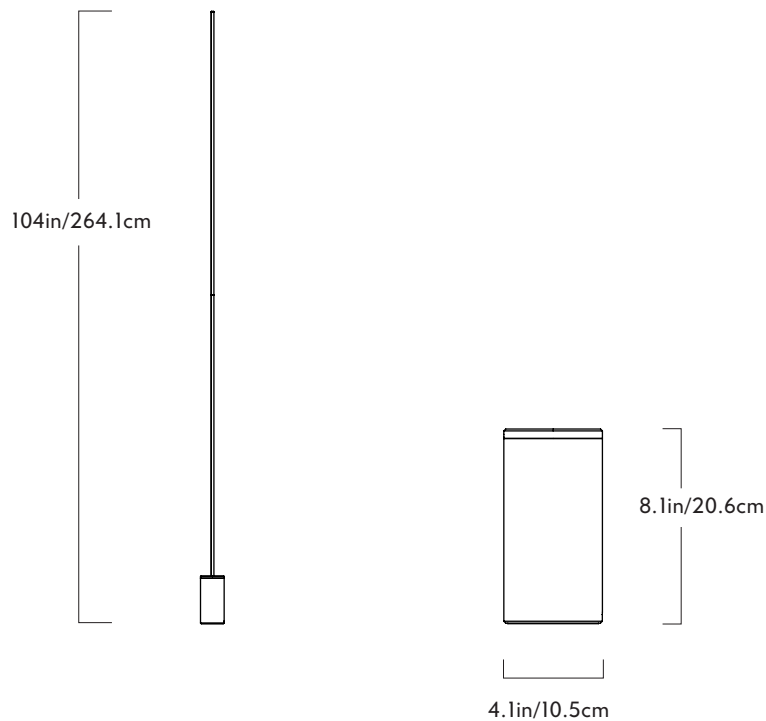

28, rue Jacob 75006 Paris
+33 (0)1 43 29 40 05

contact@triodedesign.com
www.triodedesign.com

Pole

01 - 2 Sections

Series
Pole

Product
01 - 2 Sections

Dimensions
L 4.1in/10.5cm x W 4.1in/10.5cm x
H 104in/264.1cm

Weight
30lb/13.6kg

Materials
Aluminum, steel, silicone

Metal Finishes
Black

Base
L 4.1in/10.5cm x W 4.1in/10.5cm x
H 8.1in/20.6cm cylindrical base in
matching metal finish (appx. 23lbs)

Certifications
UL, cUL (120V)

120V/240V Illumination
Integrated LED
Wattage: 3.6 Watts
Lumens: 270 Lumens
Color Temperature: 2700K, 90CRI
Bulb Life: 70,000 Hours
Dimming: