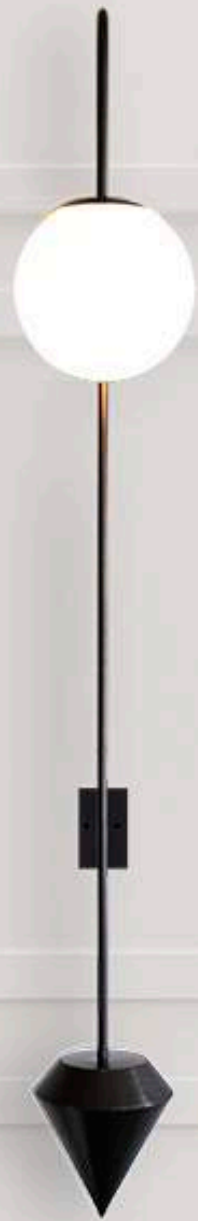

PLUMB SCONCE

PLUMB SCONCE

PLUMB SCONCE

A perfect white glass orb mounted on a rod is counterbalanced by our signature small plumb weight. This wall light works beautifully as both a singular piece or multiples arranged in a row.

Materials

Steel
Glass

Standard Finishes

Satin Black
Brushed Brass

Notes

Lamping: 1 E26 bulb, max 75W.
5.5W dimmable LED bulb included. 465 lumens,
2700K color temperature.
120V, UL approved.
Available with wall plug and inline dimmer: +\$250.