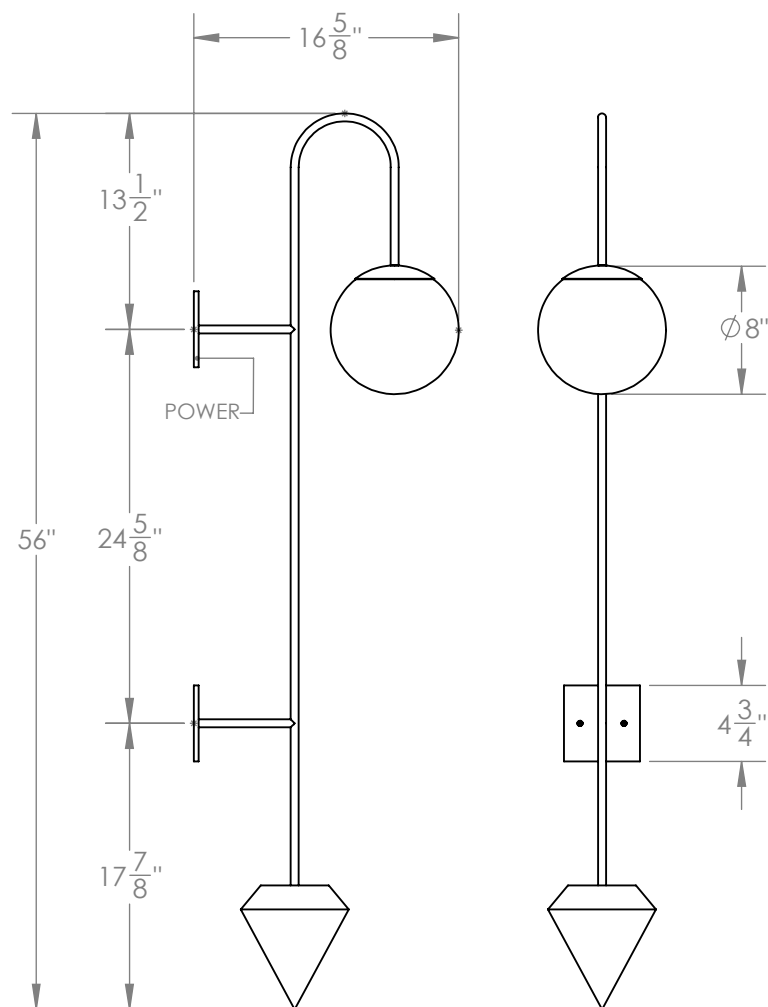

PLUMB SCONCE

PLUMB SCONCE

PLUMB SCONCE

A perfect white glass orb mounted on a rod is counterbalanced by our signature small plumb weight. This wall light works beautifully as both a singular piece or multiples arranged in a row.

Materials

Steel
Glass

Standard Finishes

Satin Black
Brushed Brass

Notes

Lamping: 1 E26 bulb, max 75W.
5.5W dimmable LED bulb included. 465 lumens,
2700K color temperature.
120V, UL approved.
Available with wall plug and inline dimmer: +\$250.

Lead Time

8 to 10 weeks

Customization Available - please contact us.

triode³ design