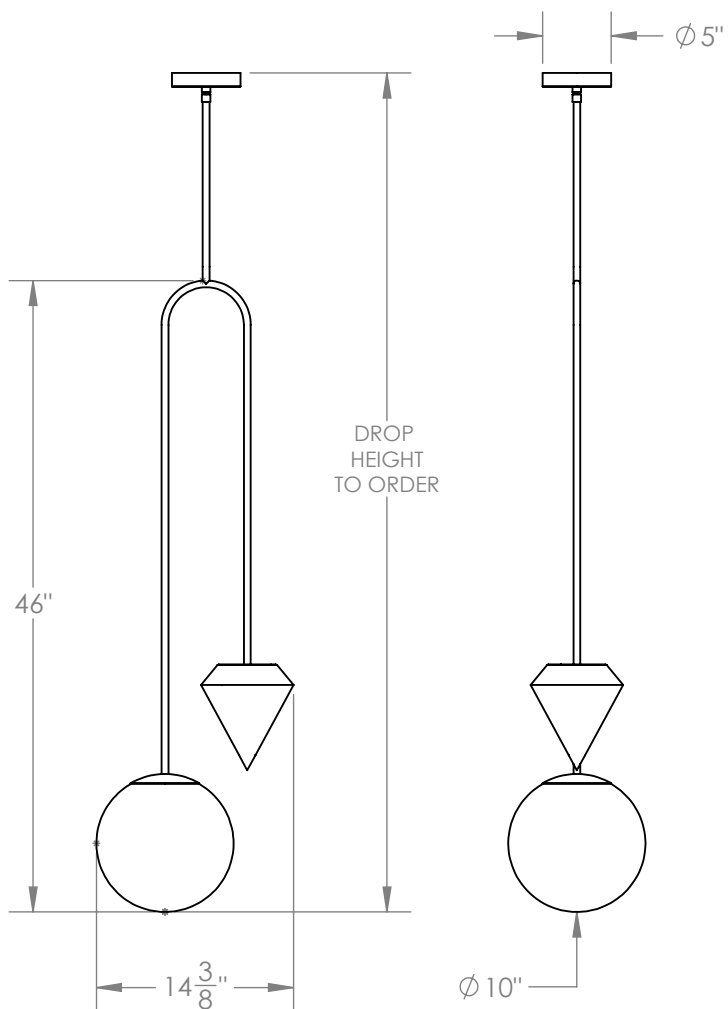

SHORT PLUMB PENDANT LIGHT

LONG PLUMB PENDANT LIGHT

PLUMB PENDANT LIGHT

SHORT

This fixture is designed as a sculptural exploration into the weightlessness of light.

Materials

Steel
Glass

Standard Finishes

Satin Black
Brushed Brass

Notes

Lamping: 1 E26 bulb, max 75W.
5.5W dimmable LED bulb included. 465 lumens,
2700K color temperature.
120V, UL approved.

Lead Time

8 to 10 weeks

Customization Available - please contact us.

triode³ design

28, rue Jacob 75006 Paris
+33 (0)1 43 29 40 05

contact@triodedesign.com
www.triodedesign.com

PLUMB PENDANT LIGHT

LONG

This fixture is designed as a sculptural exploration into the weightlessness of light.

Materials

Steel
Glass

Standard Finishes

Satin Black
Brushed Brass

Notes

Lamping: 1 E26 bulb, max 75W.
5.5W dimmable LED bulb included. 465 lumens,
2700K color temperature.
120V, UL approved.

Lead Time

8 to 10 weeks