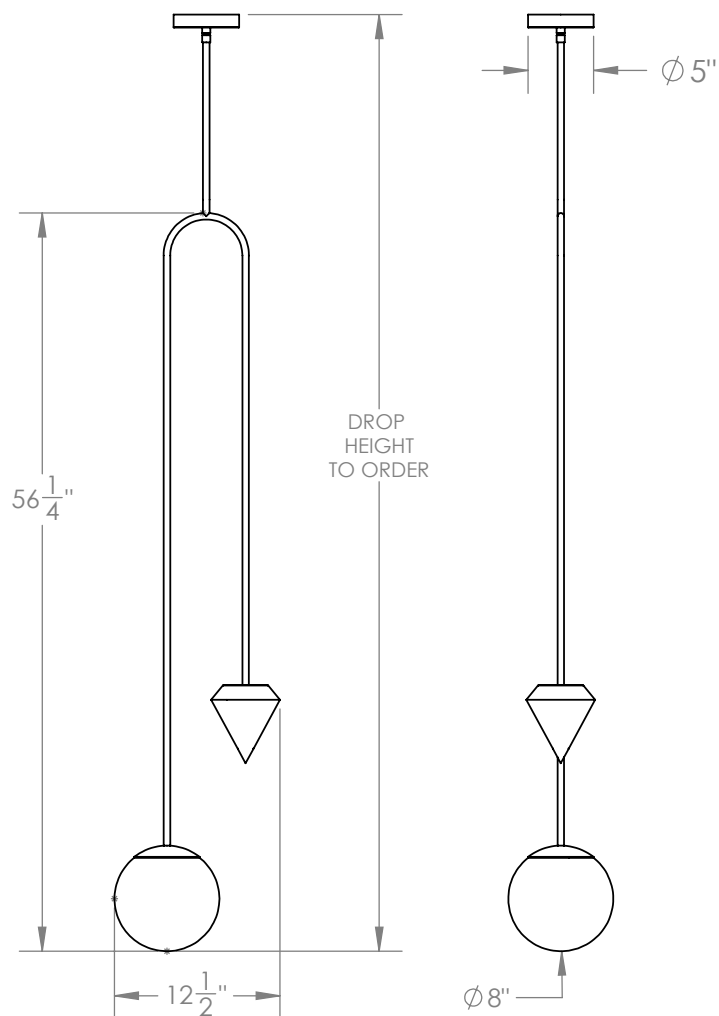

PLUMB PENDANT LIGHT

LONG

This fixture is designed as a sculptural exploration into the weightlessness of light.

Materials

Steel
Glass

Standard Finishes

Satin Black
Brushed Brass

Notes

Lamping: 1 E26 bulb, max 75W.
5.5W dimmable LED bulb included. 465 lumens,
2700K color temperature.
120V, UL approved.

Lead Time

8 to 10 weeks

Customization Available - please contact us.

triode³ design

28, rue Jacob 75006 Paris
+33 (0)1 43 29 40 05

contact@triodedesign.com
www.triodedesign.com