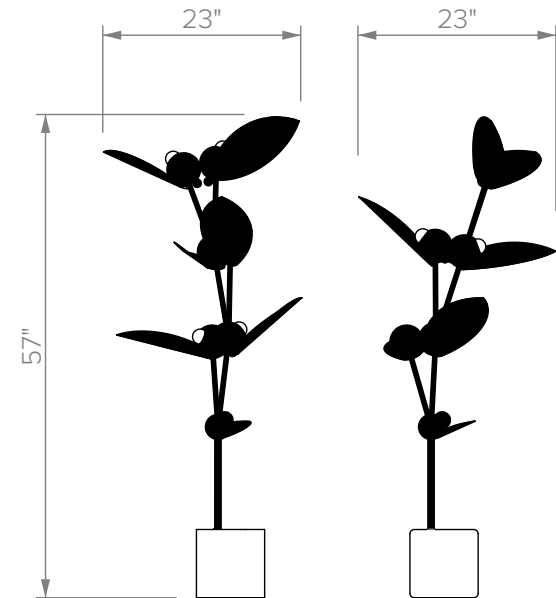

## LAUREL FLOOR LAMP

DIMENSIONS:  
23" x 23" x 56" HEIGHT  
58 CM x 58 CM x 193 CM

MATERIALS:  
Brass, G16.5 LED bulb,  
Alabaster

FINISHES:  
Brushed Brass/ Polished Brass  
Oil-Rubbed Bronze  
Brushed Nickel/ Polished Nickel

WEIGHT: 29 lbs

ILLUMINATION:  
120V/ 240V  
Accepts (6) E12 bulbs  
30W LED output  
5W LED bulbs provided  
2700K, dimmable

LEAD TIME:  
10–12 weeks  
\*Please contact studio  
to confirm lead time

triode<sup>3</sup> design