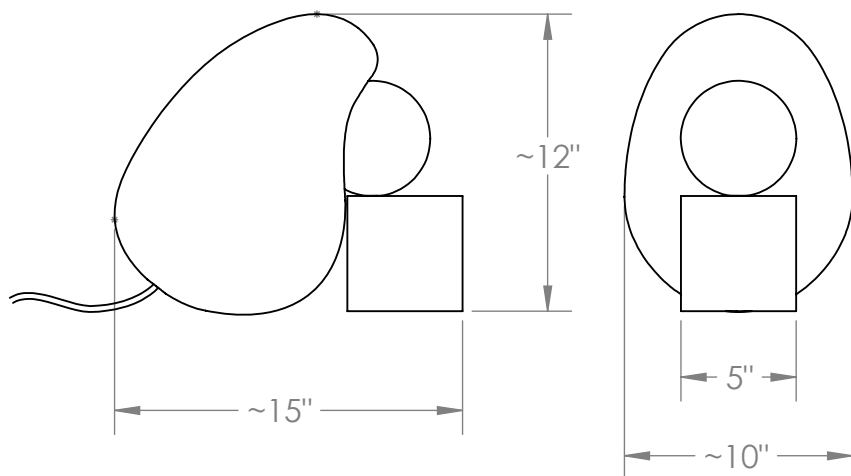

DIMPLE LIGHT

DIMPLE LIGHT

DIMPLE LIGHT

Dimple explores the idea of dependency and support in both an emotional and physical sense, represented in this piece by the inherent material qualities of glass, metal and marble. While the glass is still hot and in the hand blowing stage, an impression is made in the glass oviform, allowing the carved marble sphere to nestle in the resulting dimple. The assemblage rests on a brass cube with a hand antiqued finish.