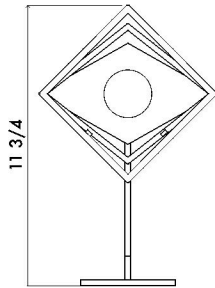

## DIMENSIONS

Width 7 1/2" | 19 cm |  
Depth 7 1/2" | 19 cm |  
Height 7" | 18 cm |  
Cord length 64" standard | 1.6 m |

## DECADE pendant with Wall Bracket

**01**  
BOTTOM  
1" = 1/8"

**03**  
ISOMETRIC  
1" = 1/8"

**02**  
FRONT  
1" = 1/8"

**04**  
SIDE  
1" = 1/8"

Handmade in Los Angeles.  
Hardwired.  
Raw bronze will age naturally and acquire a green patina over time.  
Please refer to website for Care instructions.

### DIMENSIONS

Width 7 1/2" | 19 cm |  
Depth 11 3/4" | 30 cm |  
Height 21 1/4" | 54 cm |