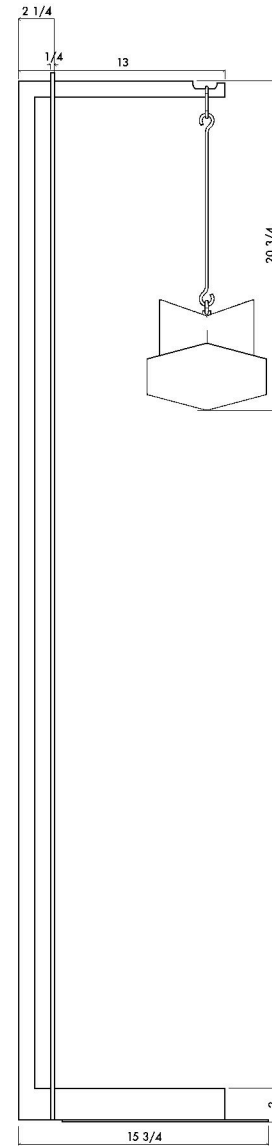

02
SIDE
1" = 12"