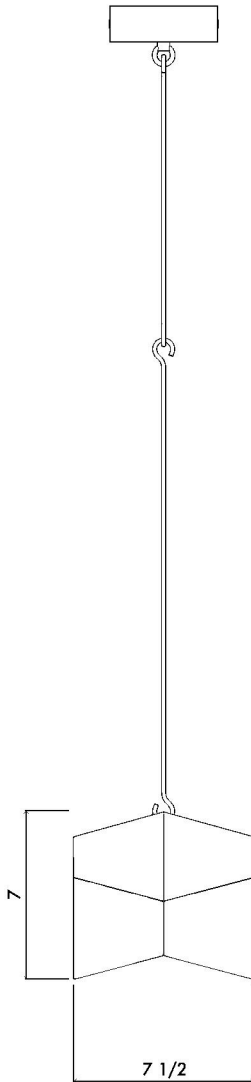

## DECADE pendant

**01**  
FRONT  
1" = 1/8"

**02**  
SIDE  
1" = 1/8"

Handmade in Los Angeles.  
Hardwired.  
Raw bronze will age naturally and acquire a green patina over time.  
Please refer to website for Care instructions.

## DIMENSIONS

Width 7 1/2" | 19 cm |  
Depth 7 1/2" | 19 cm |  
Height 7" | 18 cm |  
Cord length 64" standard | 1.6 m |

### DIMENSIONS

Width 7 1/2" | 19 cm |  
Depth 11 3/4" | 30 cm |  
Height 21 1/4" | 54 cm |