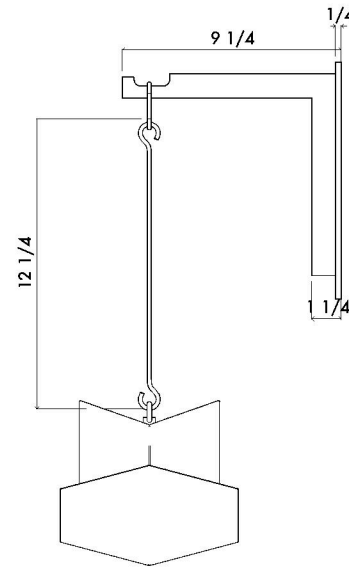

## DIMENSIONS

Width 7 1/2" | 19 cm |  
Depth 7 1/2" | 19 cm |  
Height 7" | 18 cm |  
Cord length 64" standard | 1.6 m |

## DECADE pendant with Wall Bracket

**01**  
BOTTOM  
1" = 1/8"

**03**  
ISOMETRIC  
1" = 1/8"

**02**  
FRONT  
1" = 1/8"

**04**  
SIDE  
1" = 1/8"

Handmade in Los Angeles.  
Hardwired.  
Raw bronze will age naturally and acquire a green patina over time.  
Please refer to website for Care instructions.

### DIMENSIONS

Width 7 1/2" | 19 cm |  
Depth 11 3/4" | 30 cm |  
Height 21 1/4" | 54 cm |