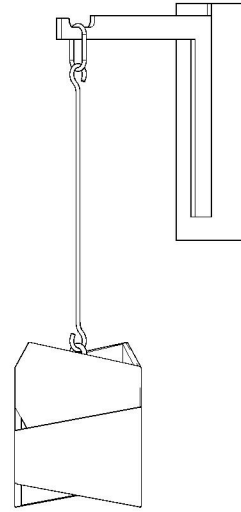

## DIMENSIONS

Width 7 1/2" | 19 cm |  
Depth 7 1/2" | 19 cm |  
Height 7" | 18 cm |  
Cord length 64" standard | 1.6 m |

## DECADE pendant with Wall Bracket

**01**  
BOTTOM  
1" = 1/8"

**03**  
ISOMETRIC  
1" = 1/8"

**02**  
FRONT  
1" = 1/8"

**04**  
SIDE  
1" = 1/8"

Handmade in Los Angeles.  
Hardwired.  
Raw bronze will age naturally and acquire a green patina over time.  
Please refer to website for Care instructions.

### DIMENSIONS

Width 7 1/2" | 19 cm |  
Depth 11 3/4" | 30 cm |  
Height 21 1/4" | 54 cm |