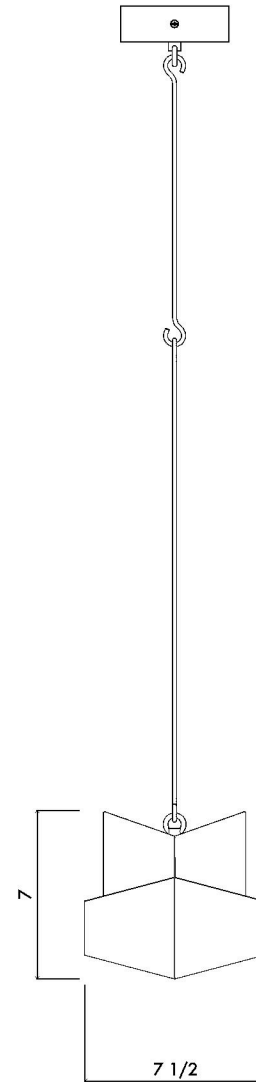

## DECADE pendant

**01**  
FRONT  
1" = 1/8"

**02**  
SIDE  
1" = 1/8"

Handmade in Los Angeles.  
Hardwired.  
Raw bronze will age naturally and acquire a green patina over time.  
Please refer to website for Care instructions.

## DIMENSIONS

Width 7 1/2" | 19 cm |  
Depth 7 1/2" | 19 cm |  
Height 7" | 18 cm |  
Cord length 64" standard | 1.6 m |

### DIMENSIONS

Width 7 1/2" | 19 cm |  
Depth 11 3/4" | 30 cm |  
Height 21 1/4" | 54 cm |