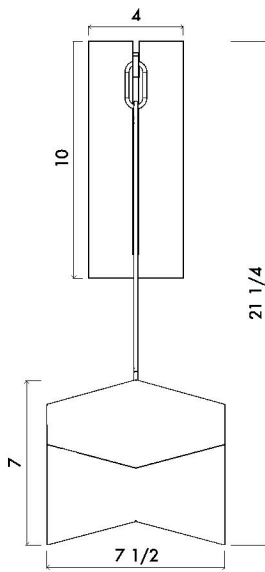

## DIMENSIONS

Width 7 1/2" | 19 cm |  
Depth 7 1/2" | 19 cm |  
Height 7" | 18 cm |  
Cord length 64" standard | 1.6 m |

## DECADE pendant with Wall Bracket

**01**  
BOTTOM  
1" = 1/8"

**03**  
ISOMETRIC  
1" = 1/8"

**02**  
FRONT  
1" = 1/8"

**04**  
SIDE  
1" = 1/8"

Handmade in Los Angeles.  
Hardwired.  
Raw bronze will age naturally and acquire a green patina over time.  
Please refer to website for Care instructions.

### DIMENSIONS

Width 7 1/2" | 19 cm |  
Depth 11 3/4" | 30 cm |  
Height 21 1/4" | 54 cm |