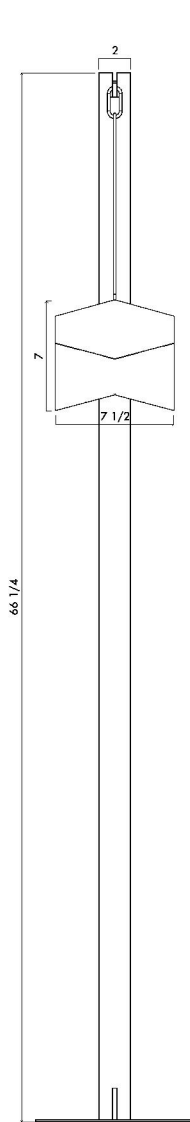

DECADE pendant with Floor Stand

01
FRONT
1" = 12"