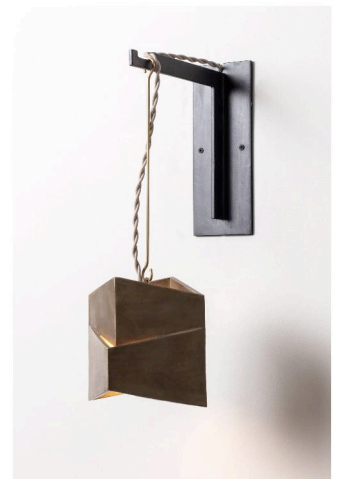

LAMPING

1 X Candelabra socket.
1 X G16 1/2 bulb 40 W.
Dimmable.
120 V / 240 V
UL, CE listed.

triode³ design

28, rue Jacob 75006 Paris
+33 (0)1 43 29 40 05

contact@triodedesign.com
www.triodedesign.com