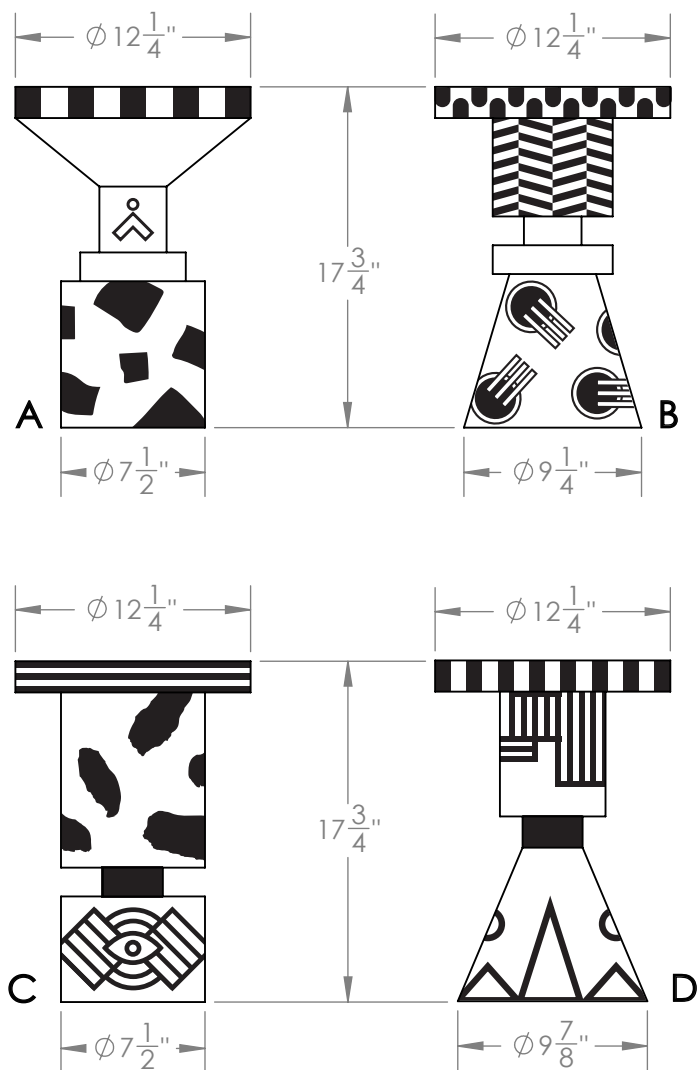

PATTERN CHESS PIECE STOOLS

PATTERN CHESS PIECE STOOLS

As part of our pattern series, we took our signature chess stools and gave them a makeover.

Materials

Hard Maple
PVC

Standard Finishes

Notes

These stools are sealed with a clear lacquer.
This piece is sold in shapes A, B, C, and D.

Lead Time

8 to 10 weeks

Customization Available - please contact us.

triode³ design

28, rue Jacob 75006 Paris
+33 (0)1 43 29 40 05

contact@triodedesign.com
www.triodedesign.com