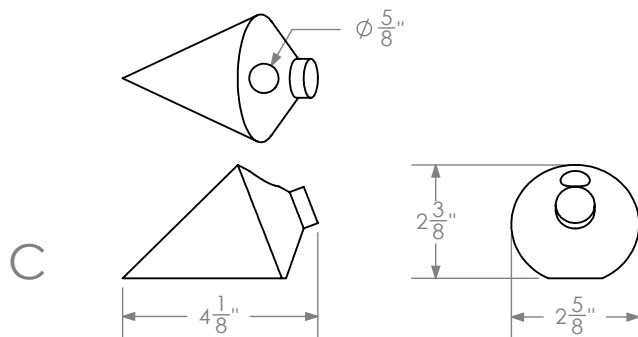

C

Made from solid brass, our plumb candleholders are sold individually or as a set of 3.

Materials

Brass

Standard Finishes

Polished Brass

Notes

Hole for candle stick = $\varnothing 5/8"$.
These are sold with handmade Danish tapered candles.
Please contact us further to purchase candles separately.

Lead Time

4 to 6 weeks

Customization Available - please contact us.

triode³ design