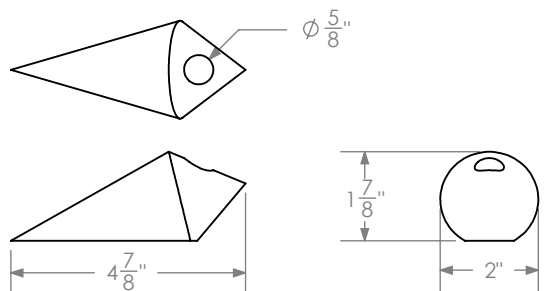

CANDLEHOLDER SET

(3 PIECES)

A

B

C

Made from solid brass, our plumb candleholders are sold individually or as a set of 3.

Materials

Brass

Standard Finishes

Polished Brass

Notes

Hole for candle stick = $\varnothing 5/8"$.
These are sold with handmade Danish tapered candles.
Please contact us further to purchase candles separately.

Lead Time

4 to 6 weeks

Customization Available - please contact us.

triode³ design