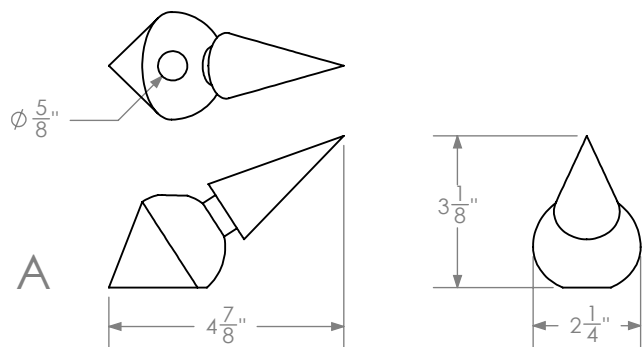

CANDLEHOLDER SET

(3 PIECES)

A