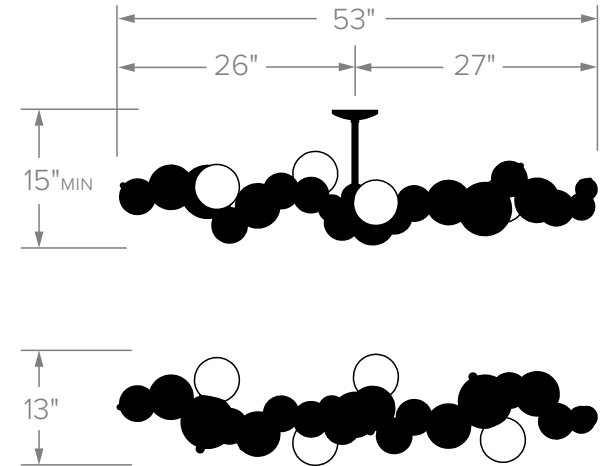

PICTURED ABOVE IN POLISHED BRASS FINISH

BUBBLY 04-LIGHT CHANDELIER

DIMENSIONS:

53" L x 13" W x 15" MIN DROP
135 CM x 33 CM x 38 CM

MATERIALS:

Brass, G40 bulbs

FINISHES:

Brushed Brass
Polished Brass
Oil-Rubbed Bronze
Polished Nickel

WEIGHT:

22 lbs

ILLUMINATION:

120V/ 240V
12W LED (160W equivalent)
Accepts (4) E26 bulbs
3W G40 LED bulbs provided
Matte White Globe,
2700K, Dimmable

SUSPENSION:

5" canopy & stem in
matching finish

LEAD TIME:

8-10 weeks
*Please contact studio
to confirm lead time

triode³ design

28, rue Jacob 75006 Paris
+33 (0)1 43 29 40 05

contact@triodedesign.com
www.triodedesign.com