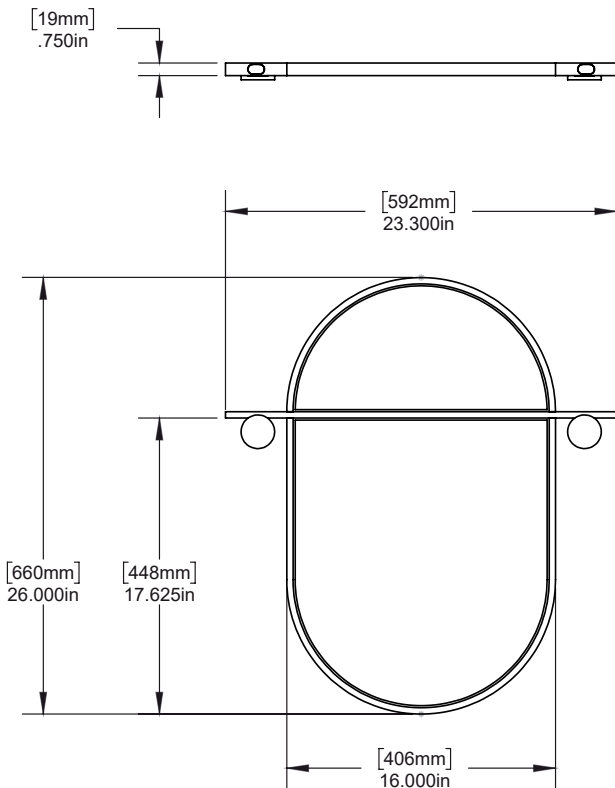

triode³ design

28, rue Jacob 75006 Paris
+33 (0)1 43 29 40 05

contact@triodedesign.com
www.triodedesign.com