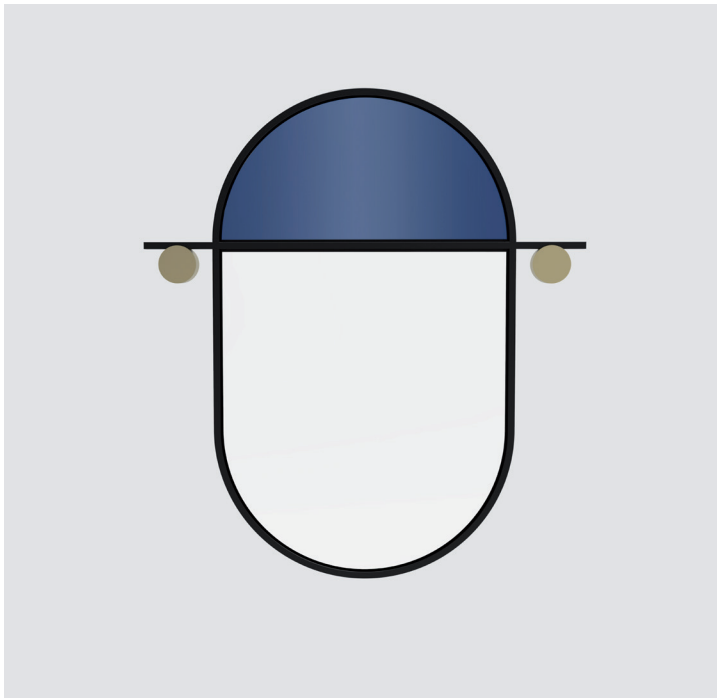

Abal Pill Mirror

The Abal Mirror collection consists of three simple geometries — round, capsule and rectangle. Made in a range of sizes, each mirror is visually segmented by a metal frame dividing the mirror from a panel of painted glass.

<u>Designer</u>	Matter Made, 2016
<u>Collection</u>	Abal
<u>Product Type</u>	Mirror
<u>Dimensions</u>	D .75" x W 23.3" x H 26" D 1.9cm x W 156.8cm x H 45.7cm
<u>Weight</u>	10lbs / 5kgs
<u>Materials</u>	Aluminum, Painted Glass, Mirror, Brass