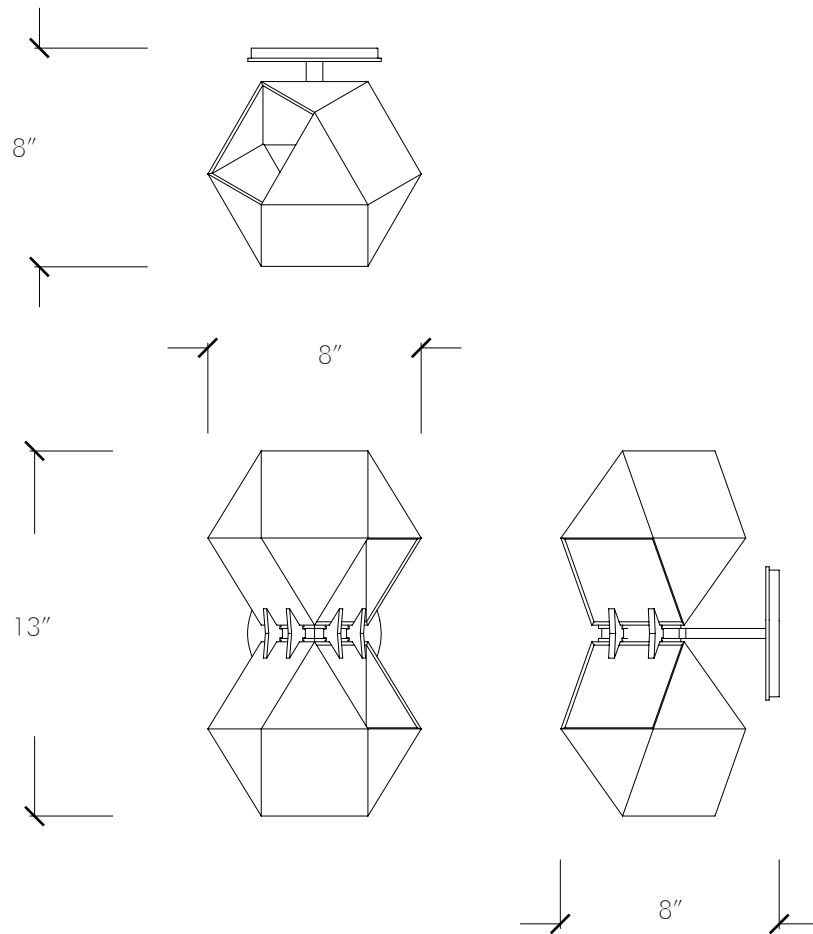

WELLES GLASS

Wall Sconce

GABRIEL SCOTT
EST 2012

www.GabrielScott.com

WELLES Glass

Wall-Sconce

1/4

A new type of modular elegance, the WELLES bridges feminine and masculine sensibilities for a perfect blend of strength and sophistication.

WELLES Glass

Wall-Sconce

3/4

WELLES Glass Wall-Sconce

4/4

Specifications

Overall Dimensions:
8" w x 13.5" H x 8" from wall

Standard Light Source:
12V LED 3Watt Bulb (included)
Driver Input 120V 60Hz
220V Option available upon request
This item is UL listed