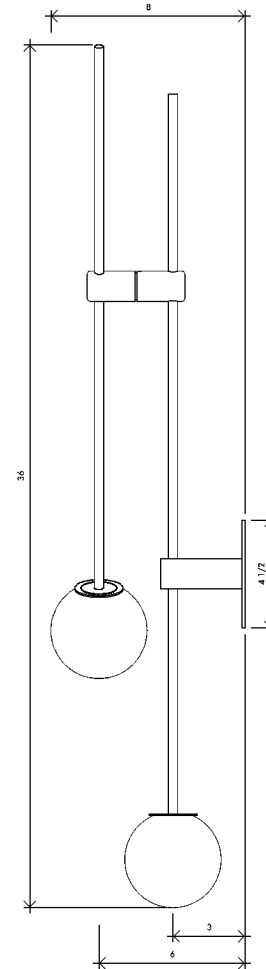

TEMPO sconce

triode³ design28, rue Jacob 75006 Paris
+33 (0)1 43 29 40 05contact@triodedesign.com
www.triodedesign.com01
FRONT
1" = 1/8"02
SIDE
1" = 1/8"Handmade in Los Angeles.
Hardwired.

FINISHES

Backplate, rods, and hardware in blackened or satin brass.
Sand-blasted white glass globe shades.

DIMENSIONS

Width 11" | 28 cm |
Depth 8" | 20.3 cm |
Height 36" | 91.4 cm |

LAMPING

2x G8 3.5W Bipin base
120 V / 240 V
UL, CE listed