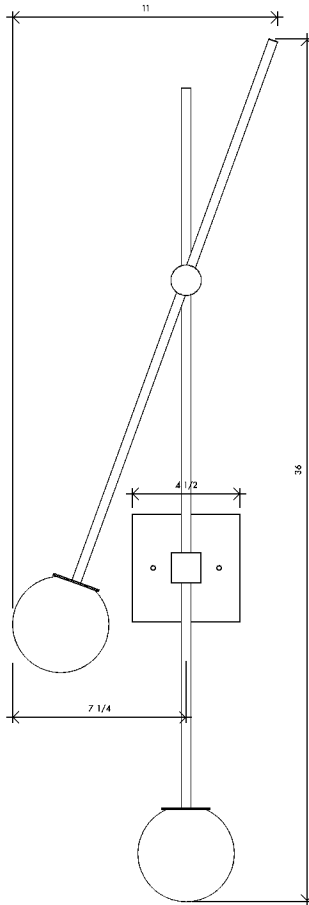

TEMPO sconce

triode³ design28, rue Jacob 75006 Paris
+33 (0)1 43 29 40 05contact@triodedesign.com
www.triodedesign.com01
FRONT
1" = 1/8"02
SIDE
1" = 1/8"Handmade in Los Angeles.
Hardwired.

FINISHES

Backplate, rods, and hardware in blackened or satin brass.
Sand-blasted white glass globe shades.

DIMENSIONS

Width 11" | 28 cm |
Depth 8" | 20.3 cm |
Height 36" | 91.4 cm |

LAMPING

2x G8 3.5W Bipin base
120 V / 240 V
UL, CE listed