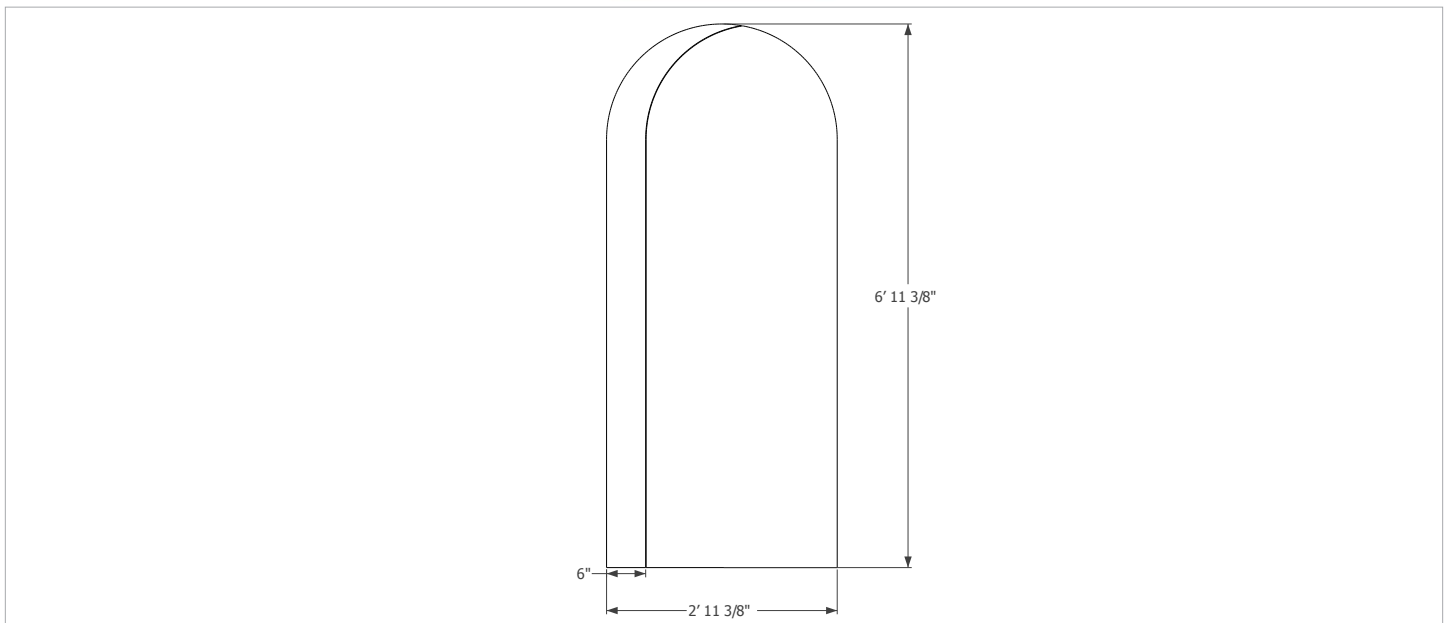

ARCH FLOOR MIRROR

Arch Mirrors are composed of pieces of glass mirror of varying tints that together create an elegant optical illusion of three dimensional windows and doorways. The tints are arranged by tone to enhance the shaded effect on the different planes of the shape. Each mirror is framed with a line of thin solid wood.

Collection	Arch
Designed	2015
Materials	Mirror and walnut frame
Finishes	Glass tints and frame customizable
Dimensions	84" x 36" x 1"
Weight	120 lbs
Lead Time	6 - 10 weeks
Production	New York City
Shown In	Black and clear mirror, walnut frame