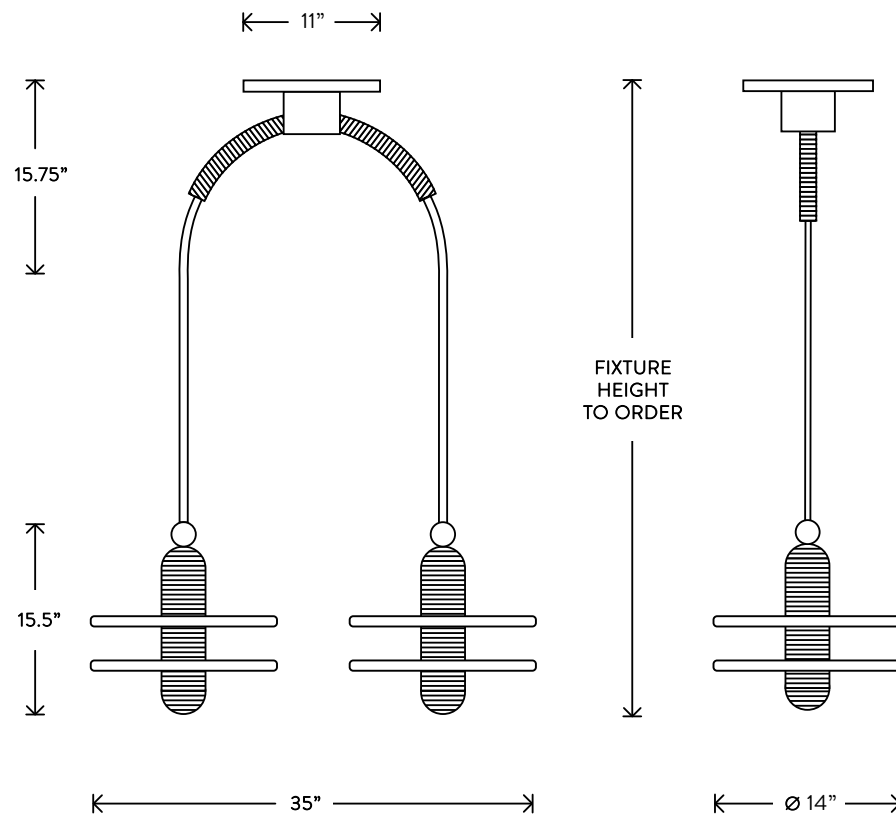

MEDIAN™

2 PENDANT

DIMENSIONS: 35" W, 14" D
HEIGHT TO ORDER
MINIMUM HEIGHT 36"
INCLUDES UP TO 85"
ADDITIONAL HEIGHT $20 PER INCH

LAMPING: 4 8W DIMMABLE LED MODULE
800 LUMENS EACH, 2500K COLOR TEMPERATURE
LED ONBOARD DRIVER
LED LIFE: 50,000 HOURS

UL / CE PENDING
VOLTAGE: 120-240

FINISHED AND ASSEMBLED BY HAND IN NY FROM
DOMESTIC AND IMPORTED COMPONENTS.
CUSTOMIZATION AVAILABLE.
ALL PIECES MADE TO ORDER.
50% DEPOSIT REQUIRED.
BALANCE DUE PRIOR TO SHIPPING.
LEAD TIME APPROXIMATELY 8-10 WEEKS.

FINISHES TO ORDER
ADD 30% FOR TARNISHED SILVER

© 2018, APPARATUS LLC
PATENT PENDING / TRADEMARK PENDING

triode³ design

28, rue Jacob 75006 Paris
+33 (0)1 43 29 40 05

contact@triodedesign.com
www.triodedesign.com