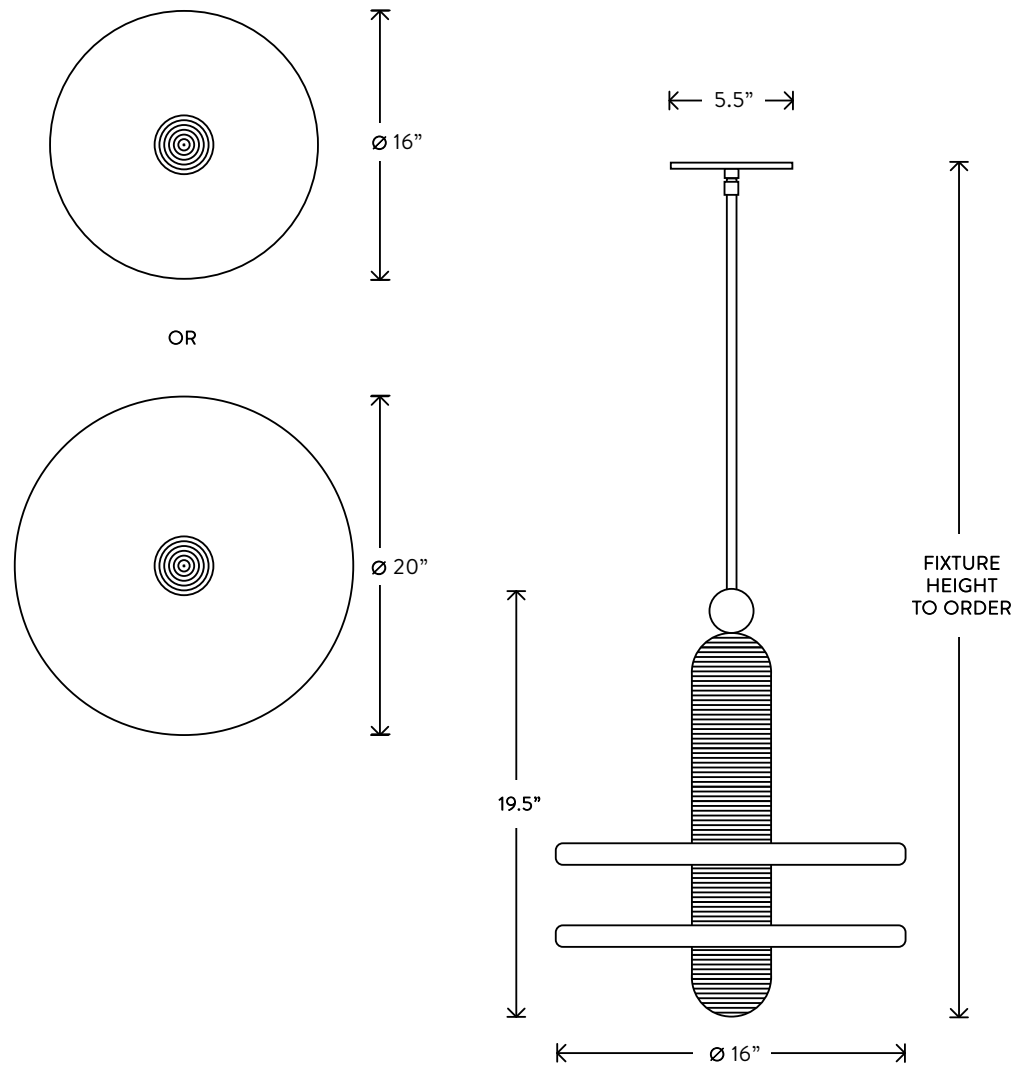

MEDIAN™

1 PENDANT

DIMENSIONS: Ø 16" OR Ø 20"

HEIGHT TO ORDER

MINIMUM HEIGHT 28"

INCLUDES UP TO 60"

ADDITIONAL HEIGHT $10 PER INCH

LAMPING: 2 8W DIMMABLE LED MODULE

800 LUMENS EACH, 2500K COLOR TEMPERATURE

LED ONBOARD DRIVER

LED LIFE: 50,000 HOURS

UL / CE PENDING

VOLTAGE: 120-240

FINISHED AND ASSEMBLED BY HAND IN NY FROM
DOMESTIC AND IMPORTED COMPONENTS.

CUSTOMIZATION AVAILABLE.

ALL PIECES MADE TO ORDER.

50% DEPOSIT REQUIRED.

BALANCE DUE PRIOR TO SHIPPING.

LEAD TIME APPROXIMATELY 8-10 WEEKS.

FINISHES TO ORDER

ADD 30% FOR TARNISHED SILVER

© 2018, APPARATUS LLC

PATENT PENDING / TRADEMARK PENDING

APPARATUS

INFO@APPARATUSSTUDIO.COM / 646.527.9732

APPARATUSSTUDIO.COM