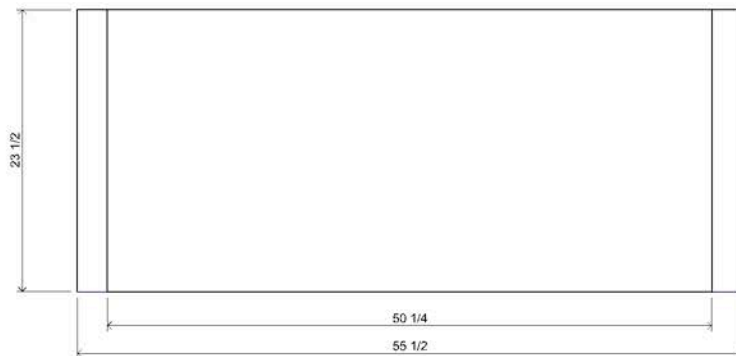

KASBAH Credenza 56"

01
TOP
1" = 3/32"

02
FRONT
1" = 3/32"

03
SIDE
1" = 3/32"

Handmade in Los Angeles.

FINISHES

Solid White Oak structure. Finished in Natural Waxed Oak, Fumed Oak, or Ebonized Oak.
Solid Brass hardware.

DIMENSIONS

Width 55 1/2" | 141 cm |
Depth 23 1/2" | 60 cm |
Height 27" | 68.6 cm |

triode³ design

28, rue Jacob 75006 Paris
+33 (0)1 43 29 40 05

contact@triodedesign.com
www.triodedesign.com

KASBAH Credenza 77"

01
TOP
1" = 3/32"

02
FRONT
1" = 3/32"

03
SIDE
1" = 3/32"

Handmade in Los Angeles.

FINISHES

Solid White Oak structure. Finished in Natural Waxed Oak, Fumed Oak, or Ebonized Oak.
Solid Brass hardware.

DIMENSIONS

Width 76 3/4" | 195 cm |
Depth 23.5" | 60 cm |
Height 27" | 68.6 cm |

triode³ design

28, rue Jacob 75006 Paris
+33 (0)1 43 29 40 05

contact@triodedesign.com
www.triodedesign.com