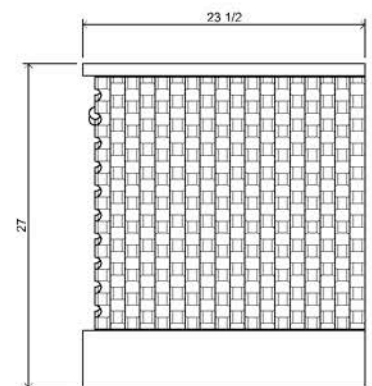

KASBAH Credenza 56"

01
TOP
1" = 3/32"

02
FRONT
1" = 3/32"

03
SIDE
1" = 3/32"

Handmade in Los Angeles.

FINISHES

Solid White Oak structure. Finished in Natural Waxed Oak, Fumed Oak, or Ebonized Oak.
Solid Brass hardware.

DIMENSIONS

Width 55 1/2" | 141 cm |
Depth 23 1/2" | 60 cm |
Height 27" | 68.6 cm |

triode³ design

28, rue Jacob 75006 Paris
+33 (0)1 43 29 40 05

contact@triodedesign.com
www.triodedesign.com

KASBAH Credenza 77"

01
TOP
1" = 3/32"

02
FRONT
1" = 3/32"

03
SIDE
1" = 3/32"

Handmade in Los Angeles.

FINISHES

Solid White Oak structure. Finished in Natural Waxed Oak, Fumed Oak, or Ebonized Oak.
Solid Brass hardware.

DIMENSIONS

Width 76 3/4" | 195 cm |
Depth 23.5" | 60 cm |
Height 27" | 68.6 cm |

triode³ design

28, rue Jacob 75006 Paris
+33 (0)1 43 29 40 05

contact@triodedesign.com
www.triodedesign.com