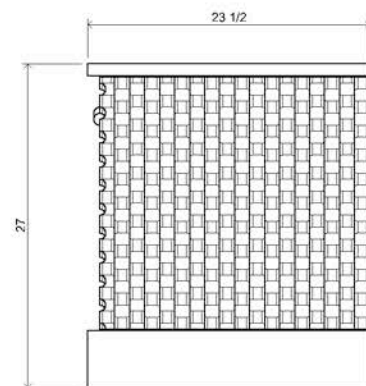

KASBAH Credenza 56"

01
TOP
1" = 3/32"

02
FRONT
1" = 3/32"

03
SIDE
1" = 3/32"

Handmade in Los Angeles.

FINISHES

Solid White Oak structure. Finished in Natural Waxed Oak, Fumed Oak, or Ebonized Oak.
Solid Brass hardware.

DIMENSIONS

Width 55 1/2" | 141 cm |
Depth 23 1/2" | 60 cm |
Height 27" | 68.6 cm |

triode³ design

28, rue Jacob 75006 Paris
+33 (0)1 43 29 40 05

contact@triodedesign.com
www.triodedesign.com

KASBAH Credenza 77"

01
TOP
1" = 3/32"

02
FRONT
1" = 3/32"

03
SIDE
1" = 3/32"

Handmade in Los Angeles.

FINISHES

Solid White Oak structure. Finished in Natural Waxed Oak, Fumed Oak, or Ebonized Oak.
Solid Brass hardware.

DIMENSIONS

Width 76 3/4" | 195 cm |
Depth 23.5" | 60 cm |
Height 27" | 68.6 cm |

triode³ design

28, rue Jacob 75006 Paris
+33 (0)1 43 29 40 05

contact@triodedesign.com
www.triodedesign.com