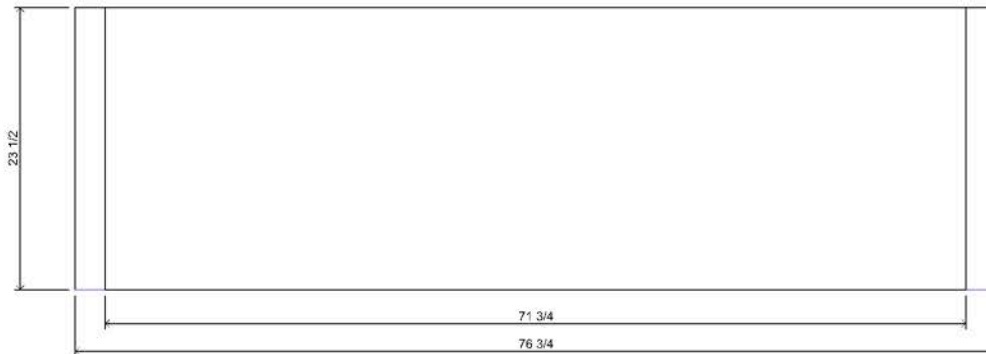

KASBAH Credenza 56"

01
TOP
1" = 3/32"

02
FRONT
1" = 3/32"

03
SIDE
1" = 3/32"

Handmade in Los Angeles.

FINISHES

Solid White Oak structure. Finished in Natural Waxed Oak, Fumed Oak, or Ebonized Oak.
Solid Brass hardware.

DIMENSIONS

Width 55 1/2" | 141 cm |
Depth 23 1/2" | 60 cm |
Height 27" | 68.6 cm |

triode³ design

28, rue Jacob 75006 Paris
+33 (0)1 43 29 40 05

contact@triodedesign.com
www.triodedesign.com

KASBAH Credenza 77"

01
TOP
1" = 3/32"

02
FRONT
1" = 3/32"

03
SIDE
1" = 3/32"

Handmade in Los Angeles.

FINISHES

Solid White Oak structure. Finished in Natural Waxed Oak, Fumed Oak, or Ebonized Oak.
Solid Brass hardware.

DIMENSIONS

Width 76 3/4" | 195 cm |
Depth 23.5" | 60 cm |
Height 27" | 68.6 cm |

triode³ design

28, rue Jacob 75006 Paris
+33 (0)1 43 29 40 05

contact@triodedesign.com
www.triodedesign.com