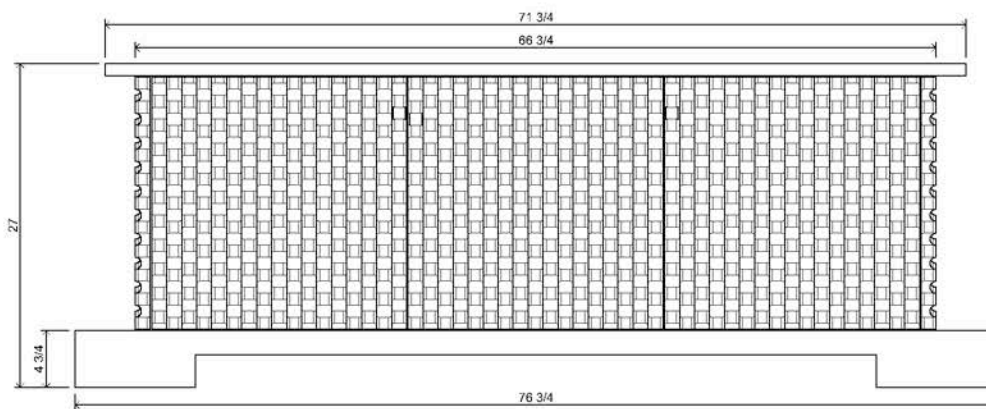

KASBAH Credenza 56"

01
TOP
1" = 3/32"

02
FRONT
1" = 3/32"

03
SIDE
1" = 3/32"

Handmade in Los Angeles.

FINISHES

Solid White Oak structure. Finished in Natural Waxed Oak, Fumed Oak, or Ebonized Oak.
Solid Brass hardware.

DIMENSIONS

Width 55 1/2" | 141 cm |
Depth 23 1/2" | 60 cm |
Height 27" | 68.6 cm |

triode³ design

28, rue Jacob 75006 Paris
+33 (0)1 43 29 40 05

contact@triodedesign.com
www.triodedesign.com

KASBAH Credenza 77"

01
TOP
1" = 3/32"

02
FRONT
1" = 3/32"

03
SIDE
1" = 3/32"

Handmade in Los Angeles.

FINISHES

Solid White Oak structure. Finished in Natural Waxed Oak, Fumed Oak, or Ebonized Oak.
Solid Brass hardware.

DIMENSIONS

Width 76 3/4" | 195 cm |
Depth 23.5" | 60 cm |
Height 27" | 68.6 cm |

triode³ design

28, rue Jacob 75006 Paris
+33 (0)1 43 29 40 05

contact@triodedesign.com
www.triodedesign.com