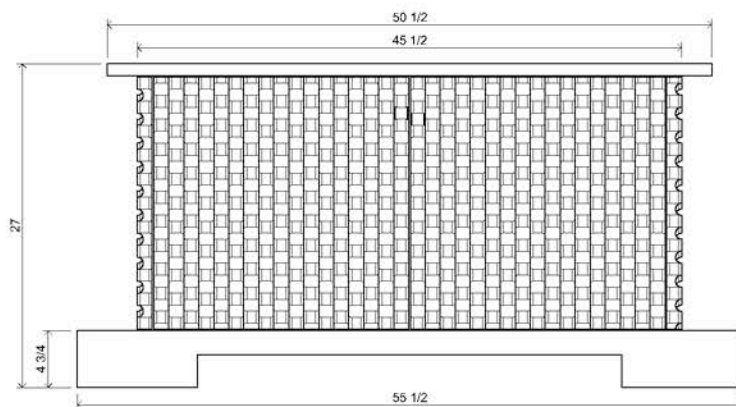

KASBAH Credenza 56"

01
TOP
1" = 3/32"

02
FRONT
1" = 3/32"

03
SIDE
1" = 3/32"

Handmade in Los Angeles.

FINISHES

Solid White Oak structure. Finished in Natural Waxed Oak, Fumed Oak, or Ebonized Oak.
Solid Brass hardware.

DIMENSIONS

Width 55 1/2" | 141 cm |
Depth 23 1/2" | 60 cm |
Height 27" | 68.6 cm |

triode³ design

28, rue Jacob 75006 Paris
+33 (0)1 43 29 40 05

contact@triodedesign.com
www.triodedesign.com

KASBAH Credenza 77"

01
TOP
1" = 3/32"

02
FRONT
1" = 3/32"

03
SIDE
1" = 3/32"

Handmade in Los Angeles.

FINISHES

Solid White Oak structure. Finished in Natural Waxed Oak, Fumed Oak, or Ebonized Oak.
Solid Brass hardware.

DIMENSIONS

Width 76 3/4" | 195 cm |
Depth 23.5" | 60 cm |
Height 27" | 68.6 cm |

triode³ design

28, rue Jacob 75006 Paris
+33 (0)1 43 29 40 05

contact@triodedesign.com
www.triodedesign.com