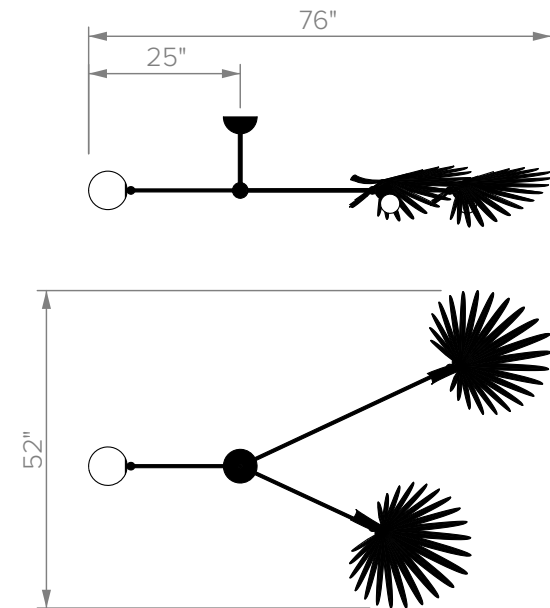

PICTURED ABOVE IN ANTIQUE COPPER/ SATIN BRASS FINISH

### DIMENSIONS:

76" x 52" x 18" MIN. DROP  
193 CM x 132 CM x 45 CM