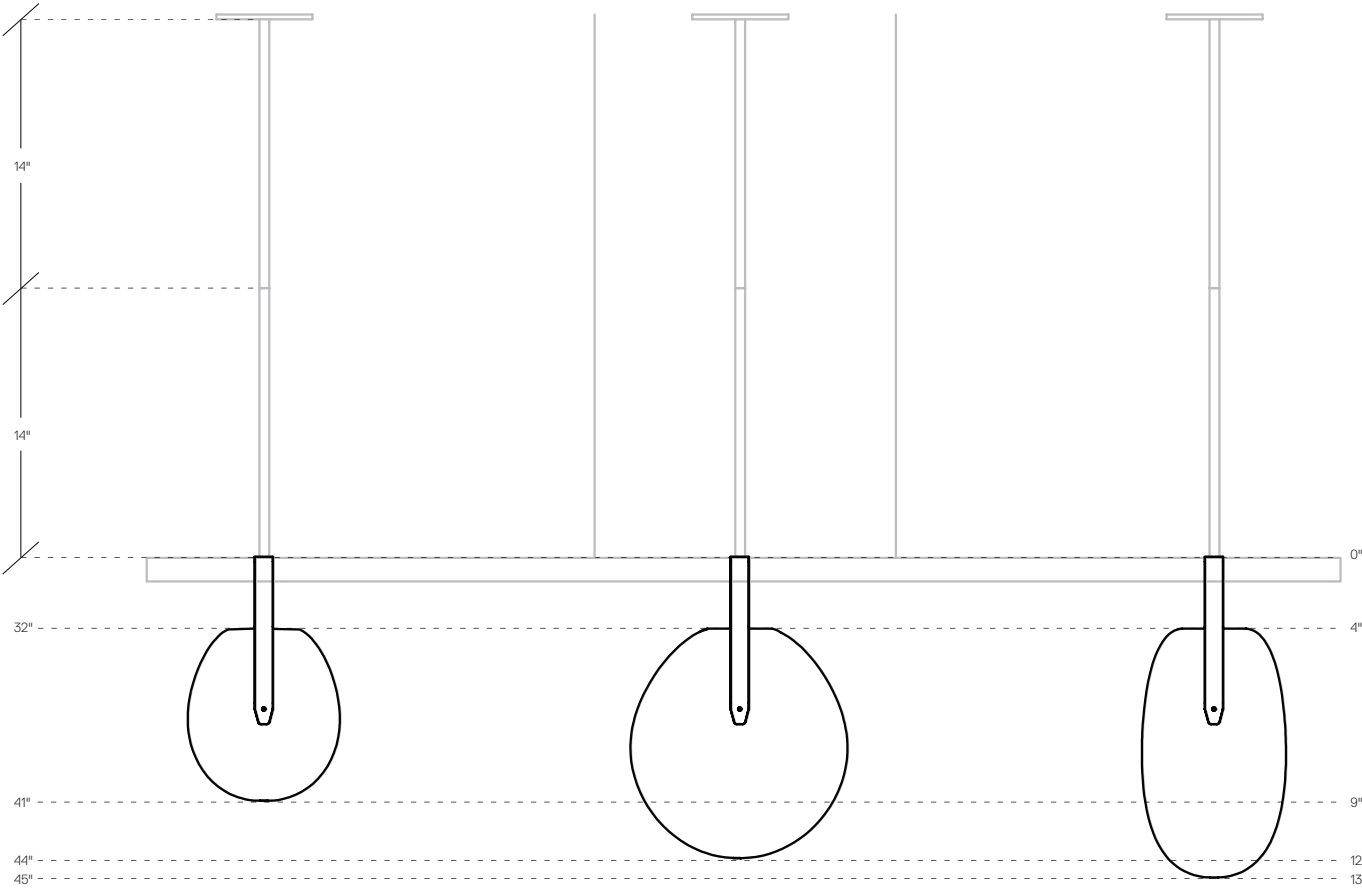

Rich Brilliant Willing

37 W 20th Street
Suite 707
New York NY 10011
T +1 212 388 1621
sales@richbrilliantwilling.com

ELEVATION

Small Globe
9" length

GP-1010
Small Pendant
41" hang length
adjustable by 14" increments

Large Globe
12" length

GP-3010
Large Pendant
44" hang length
adjustable by 14" increments

Long Globe
13" length

GP-2010
Long Pendant
45" hang length
adjustable by 14" increments