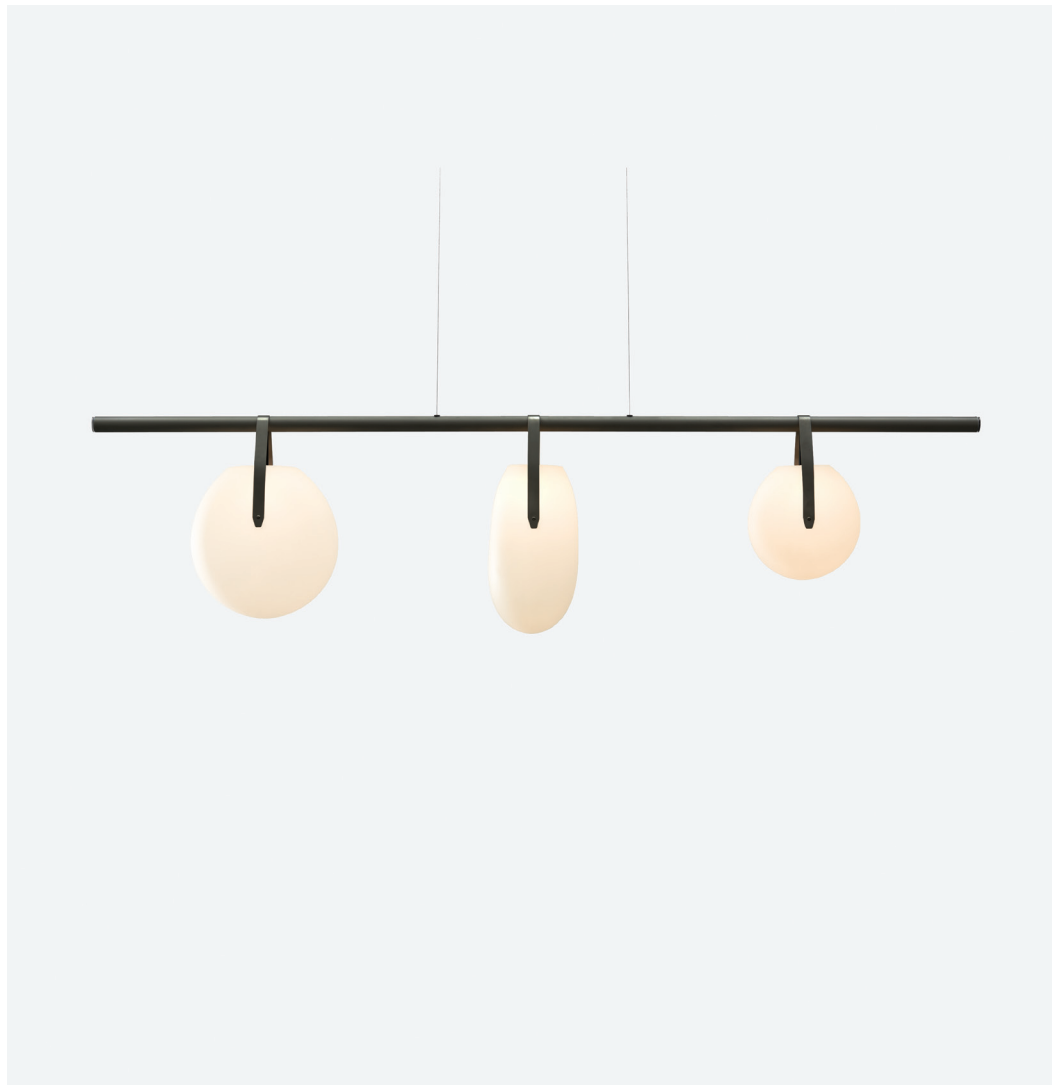

Rich Brilliant Willing

37 W 20th Street
Suite 707
New York NY 10011
T +1 212 388 1621
sales@richbrilliantwilling.com

Shown: GC-7210 (3 sym. mixed globes)

Gala 7210

Year of Design
2013

Description
LED Chandelier

Country of Manufacture
USA

Materials
Hand-blown frosted ivory glass
Black anodized aluminum
(Custom finishes available)

Product Codes
SKU - Shade/Base
GC-7210 3 sym. mixed globes
GC-7220 3 asy. mixed globes
GC-7230 3 sym. large globes
(Custom sizes available)

Specification
Remote phosphor LED
Warm white 2700K 95 CRI
Triac dimming 0-100%
(Recommended Wall Switch
Lutron - DVCL-153P)
25W power consumption
1296 Lumen output
120V input 60Hz
240V input 60Hz (optional)
Internal power supply

Dimensions
72 L x 6 W x 17" H
1829 L x 152 W x 432mm H

Canopy Dimensions
15 Dia x 1.5" H
381 Dia L x 38mm H

Cord Length
Low voltage suspension cables
72" / 1651 mm max length
(field cuttable)
-Longer cable lengths available
-Stem mount available

Packaging Dimensions
Box A Qty 1
10 L x 10 W x 80" H
Box B Qty 3
18 L x 18 W x 18" H
Box C Qty 1
18 L x 18 W x 8" H

Packaging Weight
10 lb. / 4.5 kg. (Box A) Qty 1
10.5 lb. / 4.8 kg. (Box B) Qty 3
6.0 lb. / 2.3 kg. (Box C) Qty 1