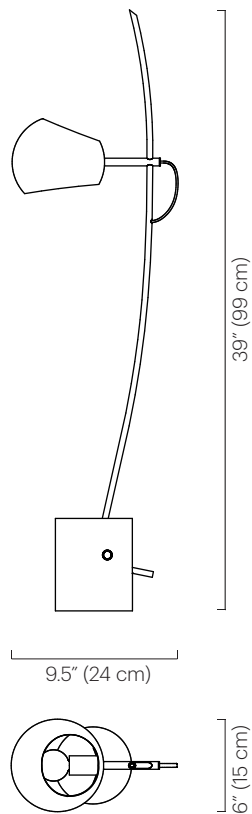

No. 121

Description

The Fenta lamp features a cylindrical cement cast base. The hand formed brass arm is secured by a wooden dowel. The Boi shade has two openings casting light both up and down.

Materials

Shade: Powder coated steel
 Frame: Plated brass
 Base: Cement
 Dowel: Hardwood

Shade Color

- Black Satin (ivory satin interior)
- Grey Gloss (grey gloss interior)
- Ivory Satin (ivory satin interior)

Custom colors available.

Wattage

60 watts max

Weight

10 lbs (4.5 kg)

Remarks

Available to be wired UL.
 On/Off switch located on cord.
 Cord color is black;
 length approx. 7 feet.
 Fixed shade does not swivel.
 Indoor use and dry locations only.

Dimensions

9.5" D x 6" W x 39" H
 (24 D x 15 W x 99 cm H)
 Base: 5" Ø x 6" H
 (13 Ø x 15 cm H)
 Shade: 6" Ø x 5.5" H
 (15 Ø x 14 cm H)