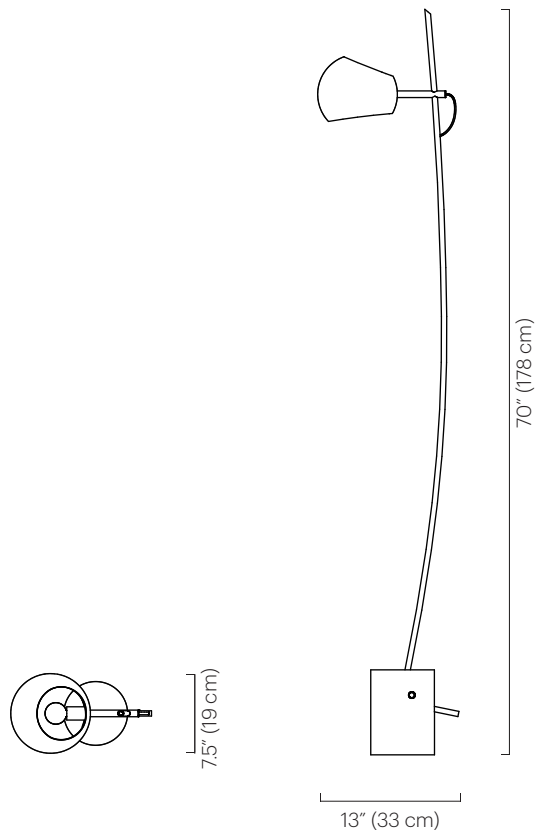

No. 317

Description

The Fenta lamp features a cylindrical cement cast base. The hand formed brass arm is secured by a wooden dowel. The Boi shade has two openings casting light both up and down.

Materials

Shade: Powder coated steel
 Frame: Finished brass
 Base: Cement
 Dowel: Hardwood

Shade Color

- Black Satin (ivory satin interior)
- Grey Gloss (grey gloss interior)
- Ivory Satin (ivory satin interior)

Custom colors available.

Wattage

60 watts max

Weight

20 lbs (9 kg)

Remarks

Available to be wired UL.
 Dimmer switch located on cord.
 Cord color is black;
 length approx. 10 feet.
 Fixed shade does not swivel.
 Indoor use and dry locations only.

Dimensions

13" D x 7.5" W x 70" H
 (33 D x 19 W x 178 cm H)
 Base: 6"Ø x 9" H
 (15 Ø x 23 cm H)
 Shade: 7.5" Ø x 6" H
 (19 Ø x 15 cm H)