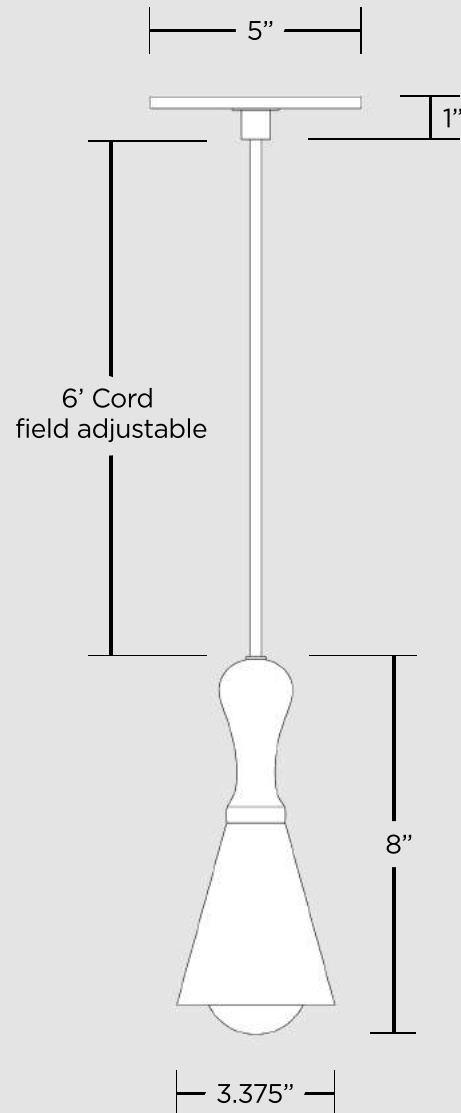

Bell Pendant

Handcrafted in USA

Referencing a classic hand bell, this petite and minimalist pendant houses rich textures of solid brass, American hardwoods, and cotton cord. Has 6' of field adjustable cord.

Fixture Dimensions

3.375" Ø x 8" H

Finishes

Available in any Allied Maker finish

Materials

Brass, Hardwood

Suspension

Rayon cord, height cut to order

Bell Pendant

Overall Pendant Size

3.375" Ø x 8" H

Canopy Size

5" Ø x 1" H

Cord Diameter

0.25" Ø

Lamping