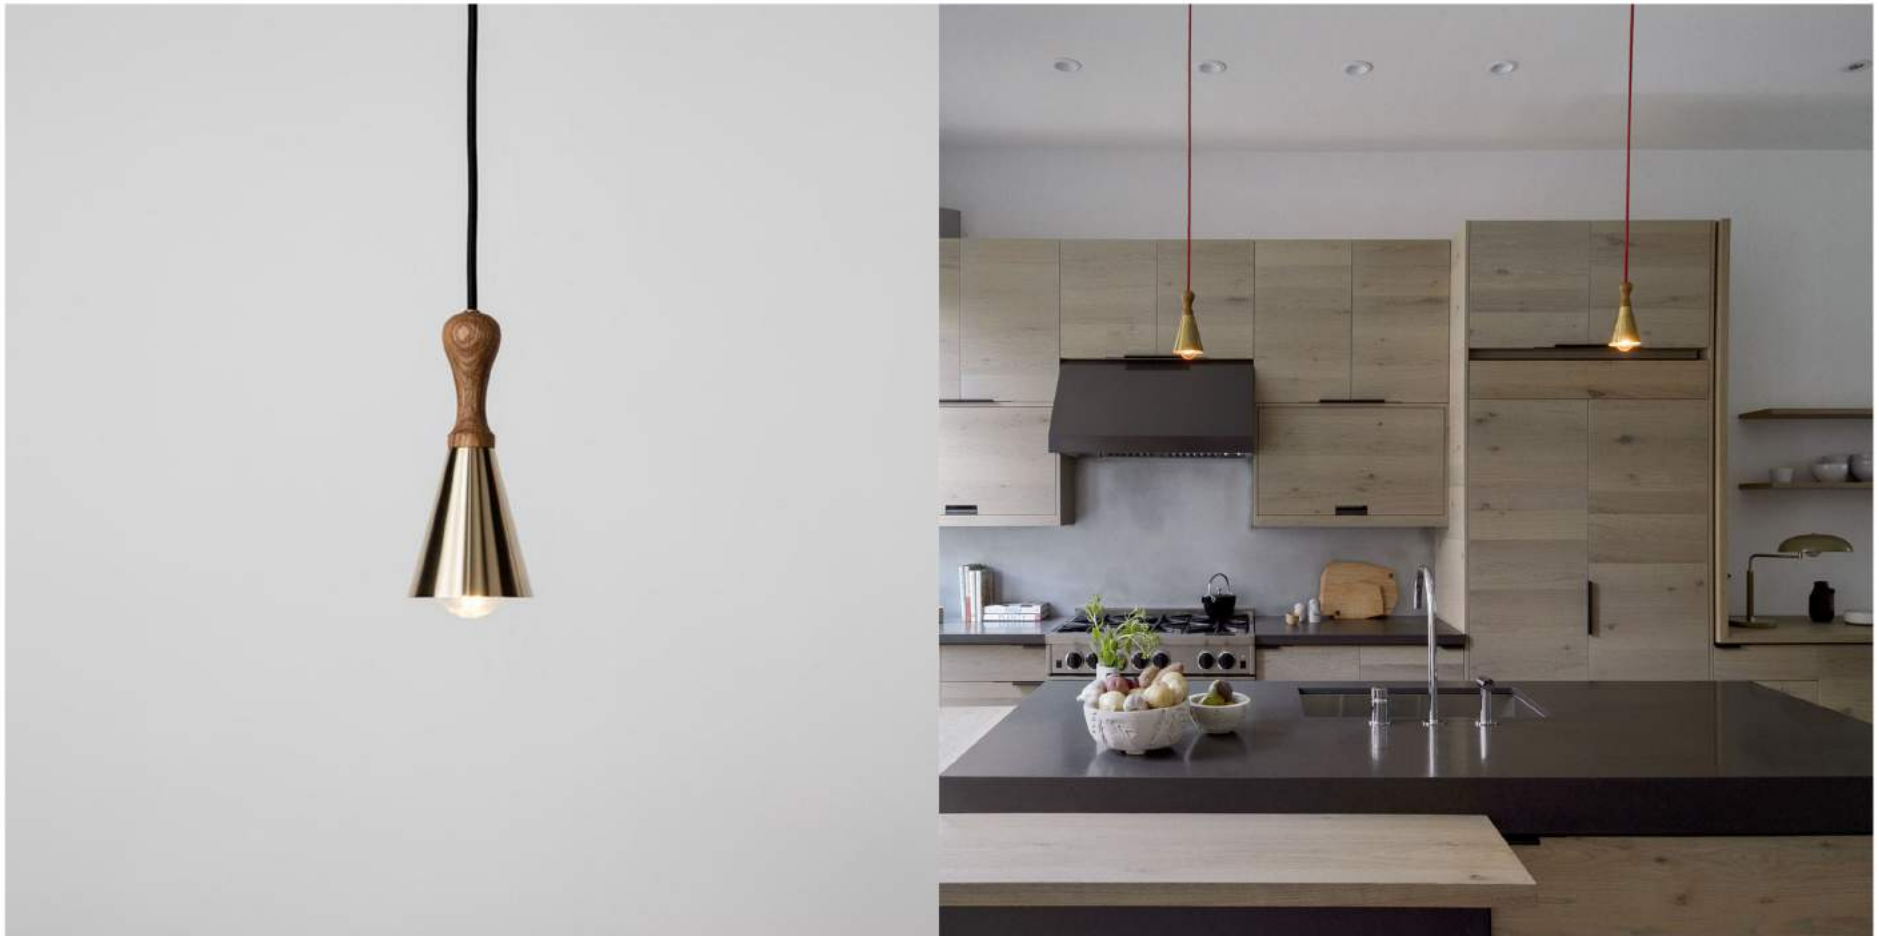

Bell Pendant

Handcrafted in USA

Referencing a classic hand bell, this petite and minimalist pendant houses rich textures of solid brass, American hardwoods, and cotton cord. Has 6' of field adjustable cord.

Fixture Dimensions

3.375" Ø x 8" H

Finishes

Available in any Allied Maker finish

Materials

Brass, Hardwood

Suspension

Rayon cord, height cut to order

Bell Pendant

Overall Pendant Size

3.375" Ø x 8" H

Canopy Size

5" Ø x 1" H

Cord Diameter

0.25" Ø

Lamping