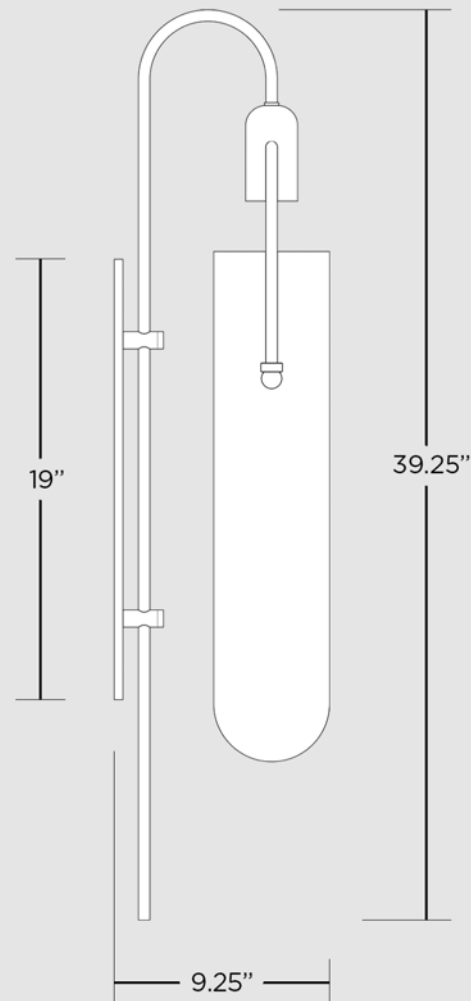

Arc Well Sconce

Handcrafted in USA

Pendant Dimensions

9.25" L x 7.5" W x 39.25" H

Finishes

Available in any Allied Maker finish

Materials

Brass, Glass

Arc Well Sconce

**Overall Pendant Size**

9.25" L x 7.5" W x 39.25" H

Backplate Size

0.375" L x 3" W x 19" H

Glass Size

5" Ø x 22" H

Lamping

7.5W (50W Equivalent) MR16 SORAA LED

390 Total Lumen Output

2700K / 95 CRI

GU10 Base / Dimmable / 120 Volt

220V available upon request

Certifications

UL and CE Certified

Suitable for damp locations