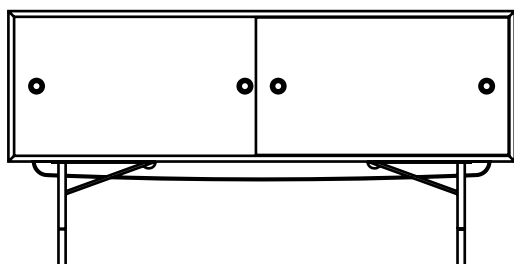

## SIDEBOARD 1955

Finn Juhl's simple and beautiful sideboard from 1955 combines exclusive wooden materials with the colors from Goethe's color wheel. The sideboard is manufactured with white/yellow or white/light blue sliding doors and matching trays in yellow/red or blue shades.

DIMENSIONS	With Tray unit
	Size: L 176,5cm x W 46,7cm x H 89.5cm
	Weight: 75kg
	Cbm: 1.26m <sup>3</sup>

Without Tray unit	Size: L 176.5cm x W 46,7cm x H 89.5cm
	Weight: 52kg
	Cbm: 1.26m <sup>3</sup>

triode<sup>3</sup> design