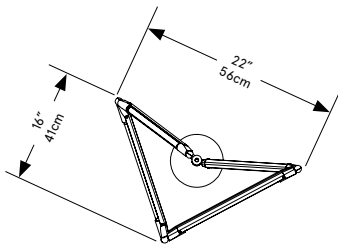

BEC BRITAIN

PLAN

Helix Floor

Lead Time

14 - 16 weeks

Dimensions

22in x 16in x 62in H
56cm x 41cm x 157cm H

Weight

28lb/12.6kg

LED Illumination

24 VDC T5 LED tube
0-10V dimming

Color Temperature

2700 Kelvin

Wiring

Wired with one floor switch and one
plug-in transformer.
Dimmer available at additional cost.

Electrical - Total