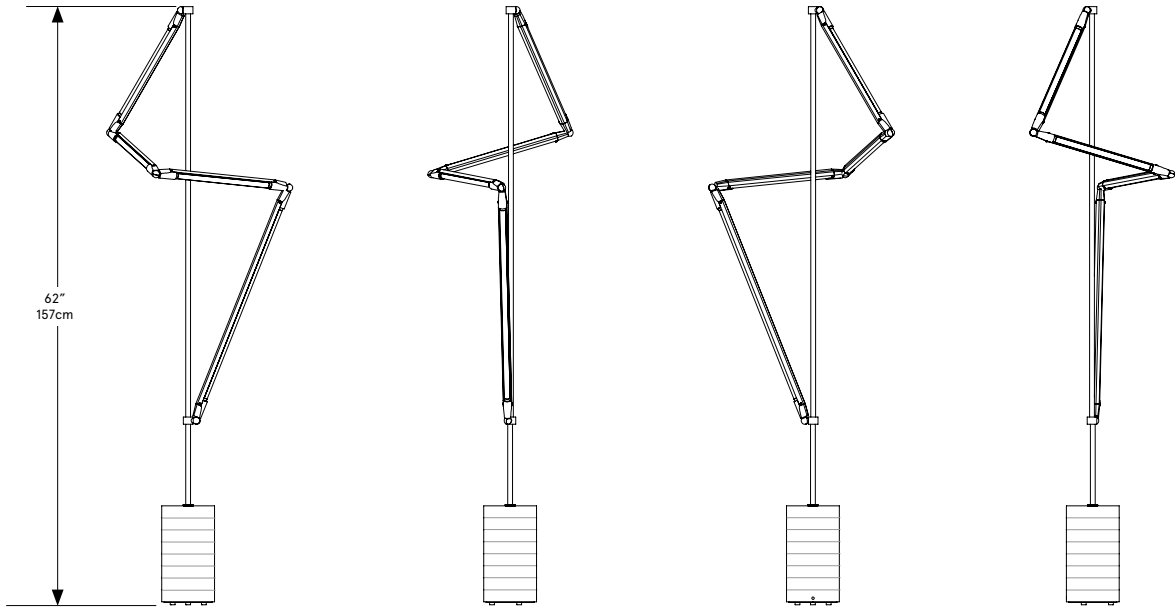

BEC BRITAIN

PLAN

Helix Floor

Lead Time

14 - 16 weeks

Dimensions

22in x 16in x 62in H
56cm x 41cm x 157cm H

Weight

28lb/12.6kg

LED Illumination

24 VDC T5 LED tube
0-10V dimming

Color Temperature

2700 Kelvin

Wiring

Wired with one floor switch and one
plug-in transformer.
Dimmer available at additional cost.

Electrical - Total

Wattage: 15 Watt
Lumens: 1,350 Lumens

Input Voltage

110 - 240 VAC

ETL certified
to UL standards

Materials

Finished Brass

Standard Finishes

Brushed Brass
Oil-Rubbed Bronze
Satin Nickel
Nickel Brass Contrast