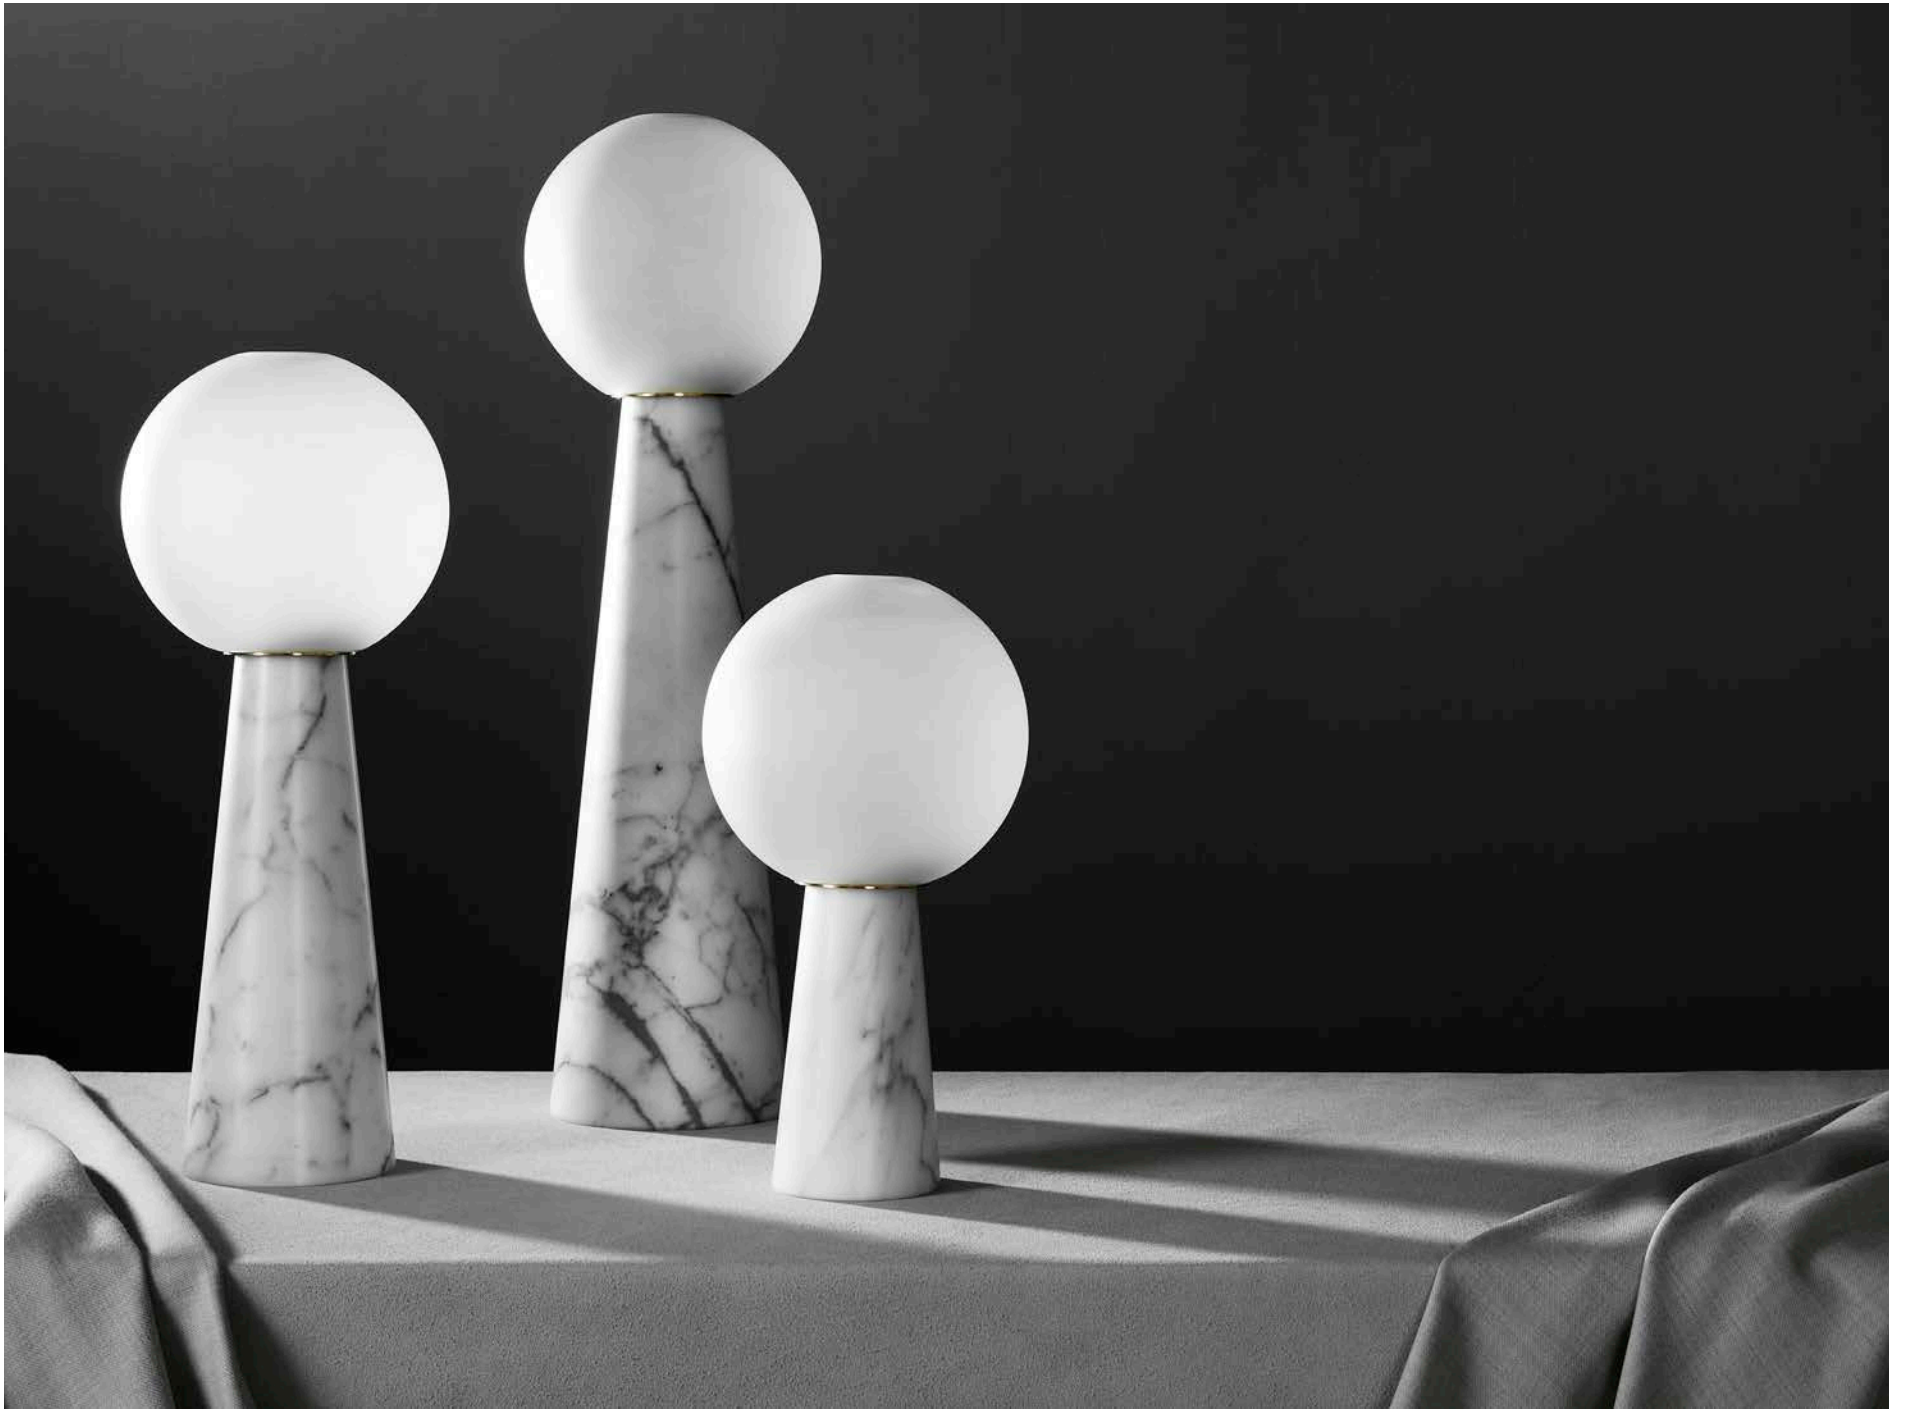

NEO LANTERN

ITALIAN MARBLE, MACHINED BRASS, SAND-BLASTED GLASS.
A SINGLE CANDLE ILLUMINATES A GLASS ORB THAT SITS ATOP
THE SOLID MARBLE BASE.

triode³ design

28, rue Jacob 75006 Paris
+33 (0)1 43 29 40 05

contact@triodedesign.com
www.triodedesign.com

NEO LANTERN

ITALIAN MARBLE, MACHINED BRASS, SAND-BLASTED GLASS.

WHITE : BIANCO ARABESCATO OR BLACK : NERO KINITRA.

AVAILABLE IN THREE SIZES.

SMALL: 13" H, 7" W

\$780

MEDIUM: 18", 7" W

\$960

LARGE: 24", 7" W

\$1200

NEO VESSSEL

ITALIAN MARBLE, CAST BRASS.

WHITE : BIANCO ARABESCATO OR BLACK : NERO KINITRA.