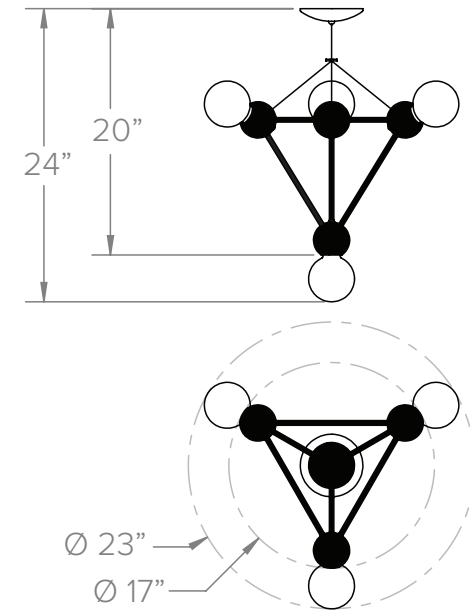

LINA 04-LIGHT CHANDELIER

DIMENSIONS:

23" x 23" x 24" MIN. DROP
58 CM x 58 CM x 61 CM

MATERIALS:

Brass, G30 bulbs

FINISHES:

Brushed Brass
Polished Brass
Oil-Rubbed Bronze
Polished Nickel

WEIGHT:

4 lbs

ILLUMINATION:

120V/ 240V
100W - 160W output
Accepts (4) E26 bulbs
25W bulbs recommended

SUSPENSION:

Aircraft cable installation;
5" canopy & powercord in
matching finish

LEAD TIME:

4-8 weeks
*Please contact studio for
custom shapes & finishes