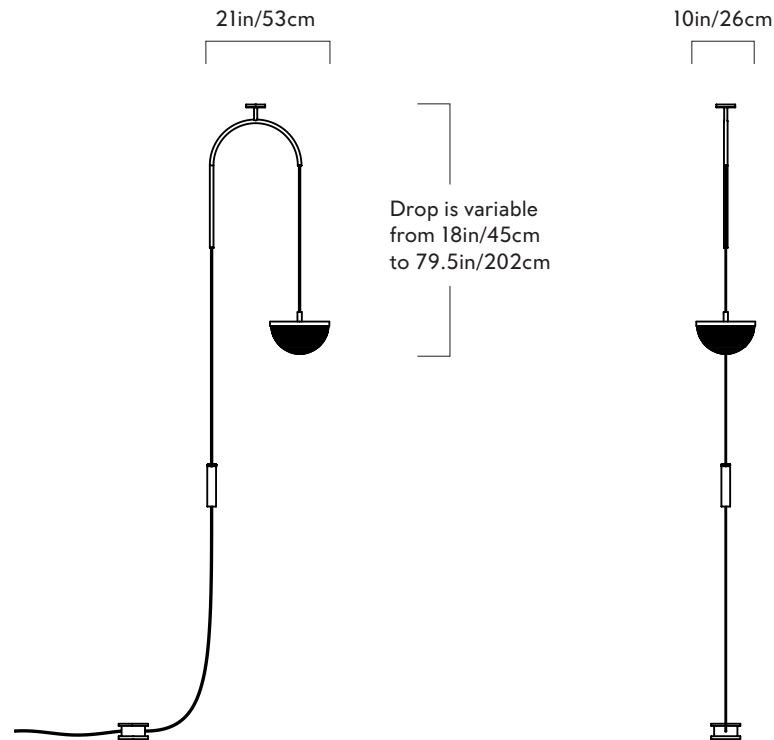

Roll & Hill

Krane

Small Ceiling Mount

Series
Krane

Product
Small Ceiling Mount

Dimensions
L 21in/53cm x W 10in/26cm x H
adjustable

Weight
9.5lb/4.3kg

Materials
Glass, steel, aluminum

Finishes
Black

Suspension
Set length fabric cord. Contact sales if
longer cord is needed.

Canopy
3.25" round in matching metal finish

120V/240V Illumination
Integrated LED
Wattage: 10 Watts
Lumens: 325 Lumens
Color Temperature: 2700 Kelvin
Bulb Life: 50,000 Hours
Dimming: Integrated Cord Dimmer