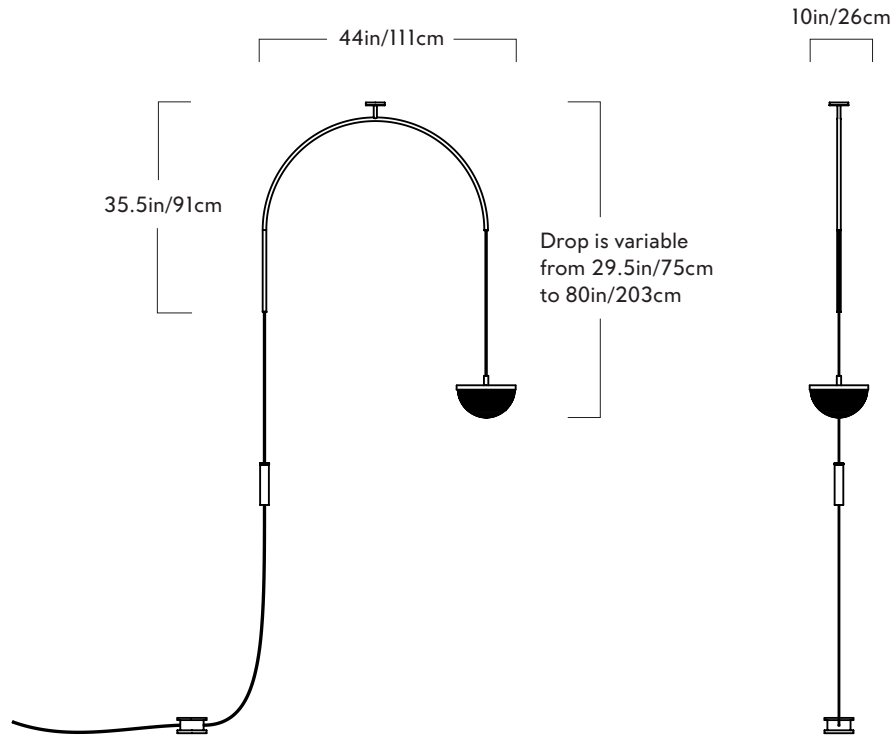

## Small Ceiling Mount

Series  
Krane

Product  
Small Ceiling Mount

Dimensions  
L 21in/53cm x W 10in/26cm x H  
adjustable

Weight  
9.5lb/4.3kg

Materials  
Glass, steel, aluminum

Finishes  
Black

Suspension  
Set length fabric cord. Contact sales if  
longer cord is needed.

Canopy  
3.25" round in matching metal finish

120V/240V Illumination  
Integrated LED  
Wattage: 10 Watts  
Lumens: 325 Lumens  
Color Temperature: 2700 Kelvin  
Bulb Life: 50,000 Hours  
Dimming: Integrated Cord Dimmer

## Large Ceiling Mount

Series  
Krane

Product  
Large Ceiling Mount

Dimensions  
L 44in/111cm x W 10in/26cm x H adjustable

Weight  
11lb/5kg

Materials  
Glass, stainless steel, aluminum

Finishes  
Black

Suspension  
Set length fabric cord. Contact sales if longer cord is needed.

Canopy  
3.25" round in matching metal finish

Certifications  
UL, cUL (120V)

120V/240V Illumination  
Integrated LED  
Wattage: 10 Watts  
Lumens: 325 Lumens  
Color Temperature: 2700 Kelvin  
Bulb Life: 50,000 Hours  
Dimming: Integrated Cord Dimmer