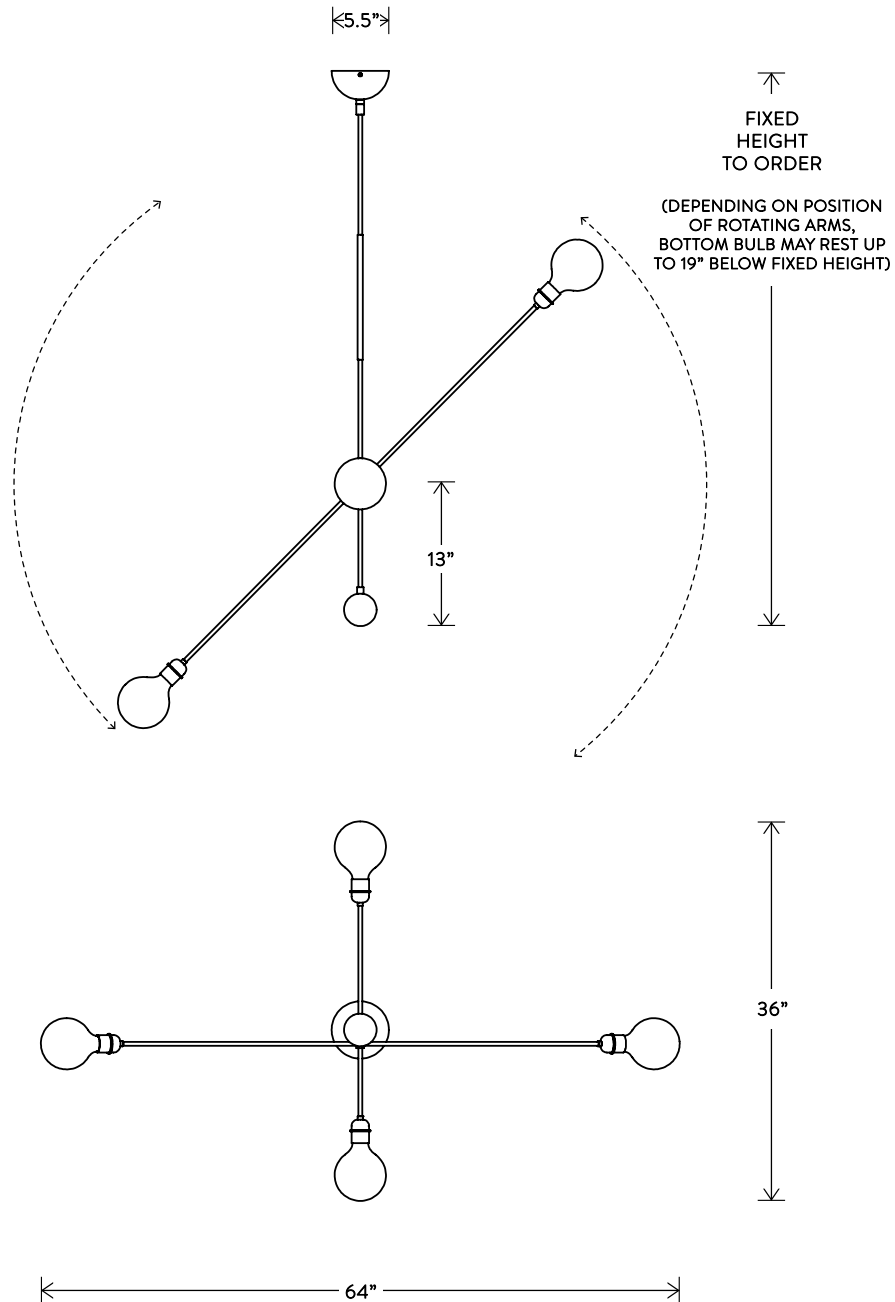

## HIGHWIRE™

LARGE

INSPIRED BY THE SILHOUETTE OF FAMED FRENCH AERIALIST PHILIPPE PETIT AGAINST THE MANHATTAN SKYLINE. THE "BALANCE BAR" IS WRAPPED IN LEATHER AND CAN BE ROTATED ALONG ITS AXIS.

© 2013, APPARATUS LLC

# HIGHWIRE™

LARGE

DIMENSIONS: 36" D, ROTATING ARM 64" L  
HEIGHT TO ORDER  
INCLUDES UP TO 60"  
ADDITIONAL HEIGHT AVAILABLE  
MINIMUM HEIGHT 24"

LAMPING: MAX 60W EACH  
4 3W DIMMABLE LED BULBS INCLUDED  
200 LUMENS EACH, 2700K COLOR TEMPERATURE  
BULB LIFE: 30,000 HOURS  
120V: E26 GLOBE XL: CLEAR, Ø 5"  
240V: E27 GLOBE XL: CLEAR, Ø 5"