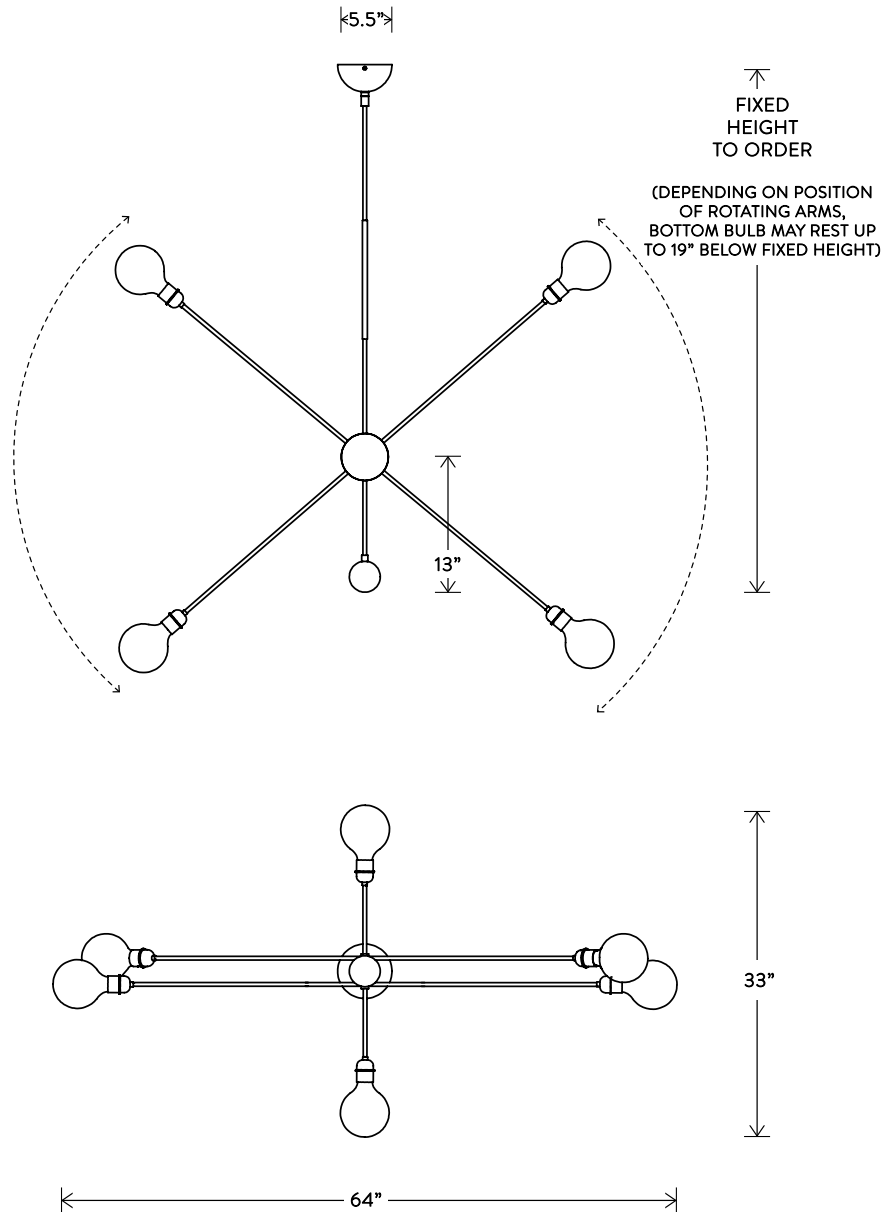

HIGHWIRE™ TANDEM LARGE

DIMENSIONS: 33" D, ROTATING ARMS 64" L
HEIGHT TO ORDER
INCLUDES UP TO 60"
ADDITIONAL HEIGHT AVAILABLE
MINIMUM HEIGHT 24"

LAMPING: MAX 60W EACH
6 3W DIMMABLE LED BULBS INCLUDED
200 LUMENS EACH, 2700K COLOR TEMPERATURE
BULB LIFE: 30,000 HOURS
120V: E26 GLOBE XL: CLEAR, Ø 5"
240V: E27 GLOBE XL: CLEAR, Ø 5"

CE / UL APPROVED
VOLTAGE: 120-240

FINISHED AND ASSEMBLED BY HAND IN NY FROM
DOMESTIC AND IMPORTED COMPONENTS.
CUSTOMIZATION AVAILABLE.
ALL PIECES MADE TO ORDER.
50% DEPOSIT REQUIRED.
BALANCE DUE PRIOR TO SHIPPING.
LEAD TIME APPROXIMATELY 8-10 WEEKS.

FINISHES TO ORDER
ADD 30% FOR TARNISHED SILVER

© 2013, APPARATUS LLC

[← RETURN TO THUMBNAILS](#)