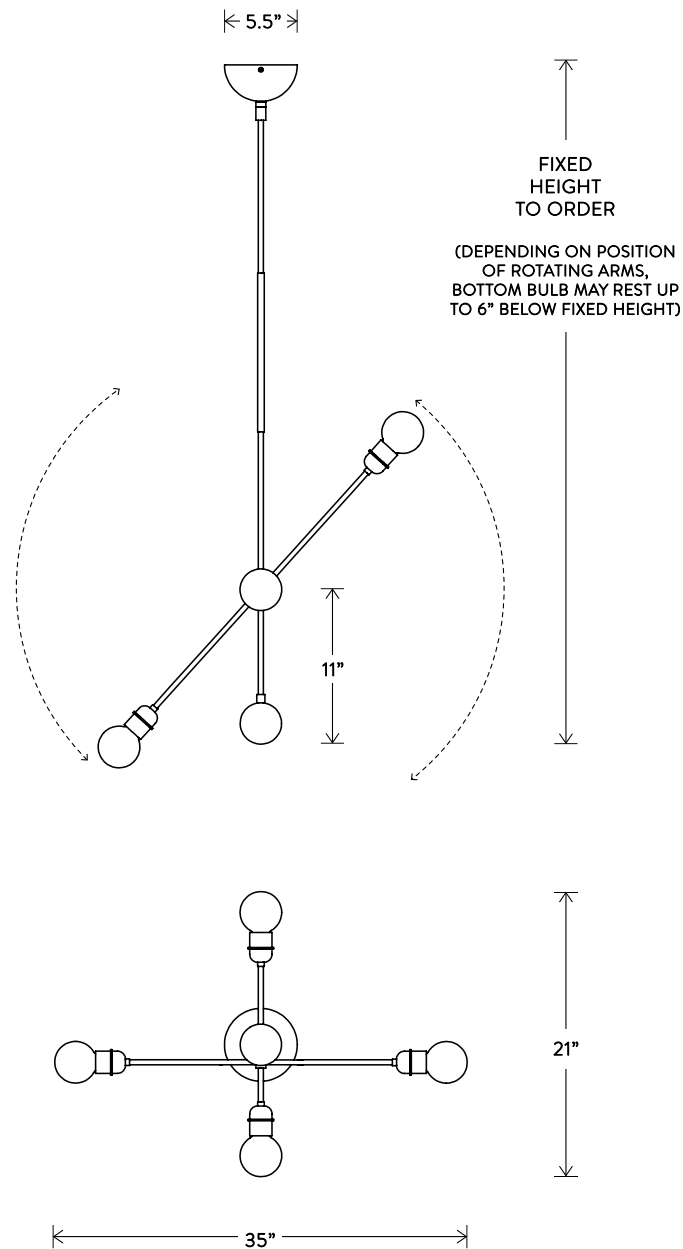

# HIGHWIRE™

LARGE

DIMENSIONS: 36" D, ROTATING ARM 64" L  
HEIGHT TO ORDER  
INCLUDES UP TO 60"  
ADDITIONAL HEIGHT AVAILABLE  
MINIMUM HEIGHT 24"

LAMPING: MAX 60W EACH  
4 3W DIMMABLE LED BULBS INCLUDED  
200 LUMENS EACH, 2700K COLOR TEMPERATURE  
BULB LIFE: 30,000 HOURS  
120V: E26 GLOBE XL: CLEAR, Ø 5"  
240V: E27 GLOBE XL: CLEAR, Ø 5"

# HIGHWIRE™

SMALL

DIMENSIONS: 21" D, ROTATING ARM 35" L  
HEIGHT TO ORDER  
INCLUDES UP TO 60"  
ADDITIONAL HEIGHT AVAILABLE  
MINIMUM HEIGHT 18"

LAMPING: MAX 60W EACH  
4 3W DIMMABLE LED BULBS INCLUDED  
200 LUMENS EACH, 2700K COLOR TEMPERATURE  
BULB LIFE: 15,000 HOURS  
120V: E26 GLOBE LG: CLEAR, Ø 3"  
240V: E27 GLOBE LG: CLEAR, Ø 3"