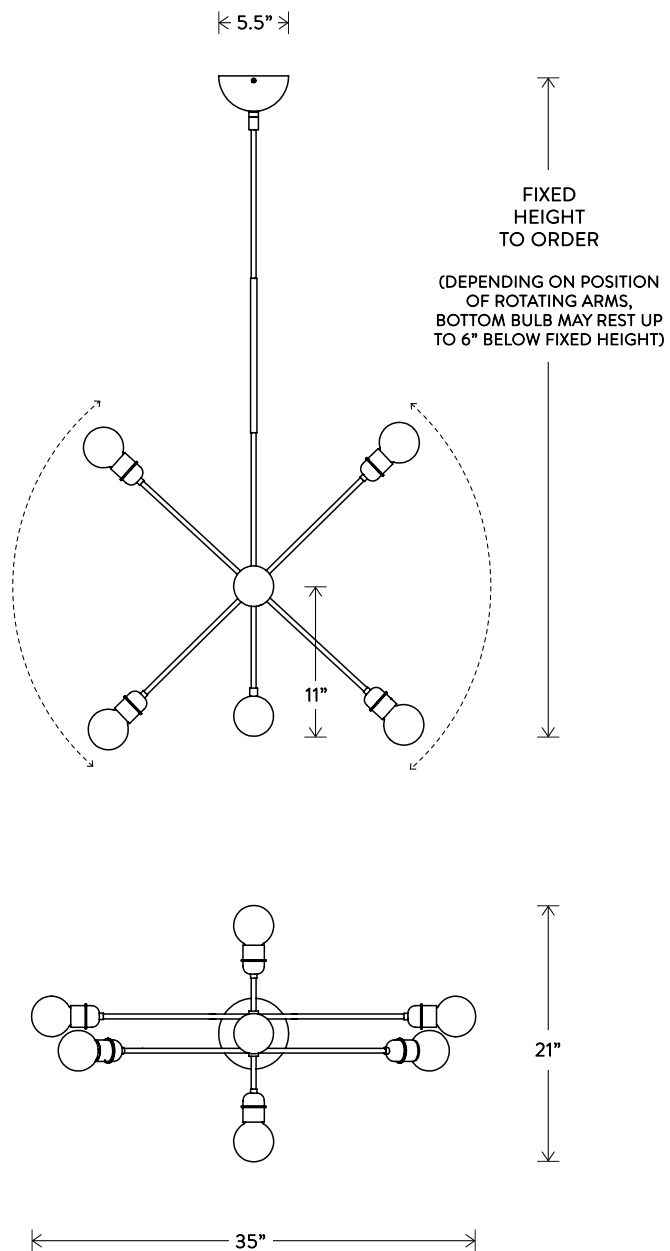

HIGHWIRE™ TANDEM SMALL

DIMENSIONS: 21" D, ROTATING ARMS 35"

HEIGHT TO ORDER

INCLUDES UP TO 60"

ADDITIONAL HEIGHT AVAILABLE

MINIMUM HEIGHT 18"

LAMPING: MAX 60W EACH

6 3W DIMMABLE LED BULBS INCLUDED

200 LUMENS EACH, 2700K COLOR TEMPERATURE

BULB LIFE: 15,000 HOURS

120V: E26 GLOBE LG: CLEAR, Ø 3"

240V: E27 GLOBE LG: CLEAR, Ø 3"

CE / UL APPROVED

VOLTAGE: 120-240

FINISHED AND ASSEMBLED BY HAND IN NY FROM
DOMESTIC AND IMPORTED COMPONENTS.

CUSTOMIZATION AVAILABLE.

ALL PIECES MADE TO ORDER.

50% DEPOSIT REQUIRED.

BALANCE DUE PRIOR TO SHIPPING.

LEAD TIME APPROXIMATELY 8-10 WEEKS.

FINISHES TO ORDER

ADD 30% FOR TARNISHED SILVER

© 2013, APPARATUS LLC

[← RETURN TO THUMBNAILS](#)