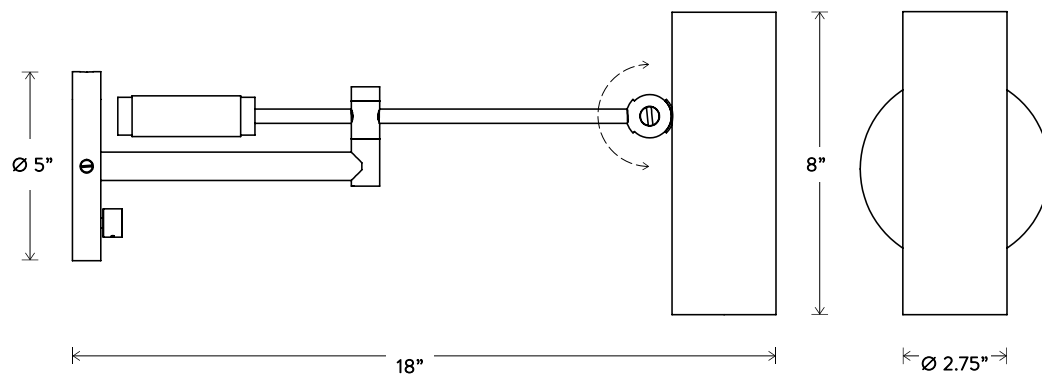

CYLINDER™ SWING ARM SCONCE

DIMENSIONS: 8" H, 18" W, 5" D

120 V LAMPING:

1 DIMMABLE LED PAR20 BULB 10W EACH
10W BULB INCLUDED

240V LAMPING:

1 DIMMABLE LED PAR20 BULB 5W EACH
5W BULB INCLUDED

CE / UL APPROVED

VOLTAGE: 120-240

FINISHED AND ASSEMBLED BY HAND IN NY FROM
DOMESTIC AND IMPORTED COMPONENTS.

CUSTOMIZATION AVAILABLE.

ALL PIECES MADE TO ORDER.

50% DEPOSIT REQUIRED.

BALANCE DUE PRIOR TO SHIPPING.

LEAD TIME APPROXIMATELY 8-10 WEEKS.

FINISHES TO ORDER

ADD 30% FOR TARNISHED SILVER

© 2015, APPARATUS LLC

[← RETURN TO THUMBNAILS](#)