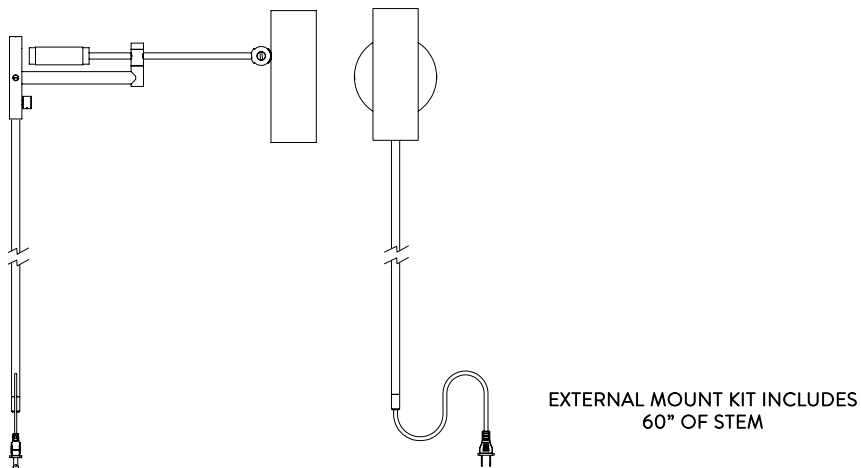

CYLINDER™ SWING ARM SCONCE

DIMENSIONS: 8" H, 18" W, 5" D

120 V LAMPING:

1 DIMMABLE LED PAR20 BULB 10W EACH
10W BULB INCLUDED

240V LAMPING:

1 DIMMABLE LED PAR20 BULB 5W EACH
5W BULB INCLUDED

CE / UL APPROVED

VOLTAGE: 120-240

FINISHED AND ASSEMBLED BY HAND IN NY FROM
DOMESTIC AND IMPORTED COMPONENTS.

CUSTOMIZATION AVAILABLE.

ALL PIECES MADE TO ORDER.

50% DEPOSIT REQUIRED.

BALANCE DUE PRIOR TO SHIPPING.

LEAD TIME APPROXIMATELY 8-10 WEEKS.

FINISHES TO ORDER

ADD 30% FOR TARNISHED SILVER

© 2015, APPARATUS LLC

[← RETURN TO THUMBNAILS](#)