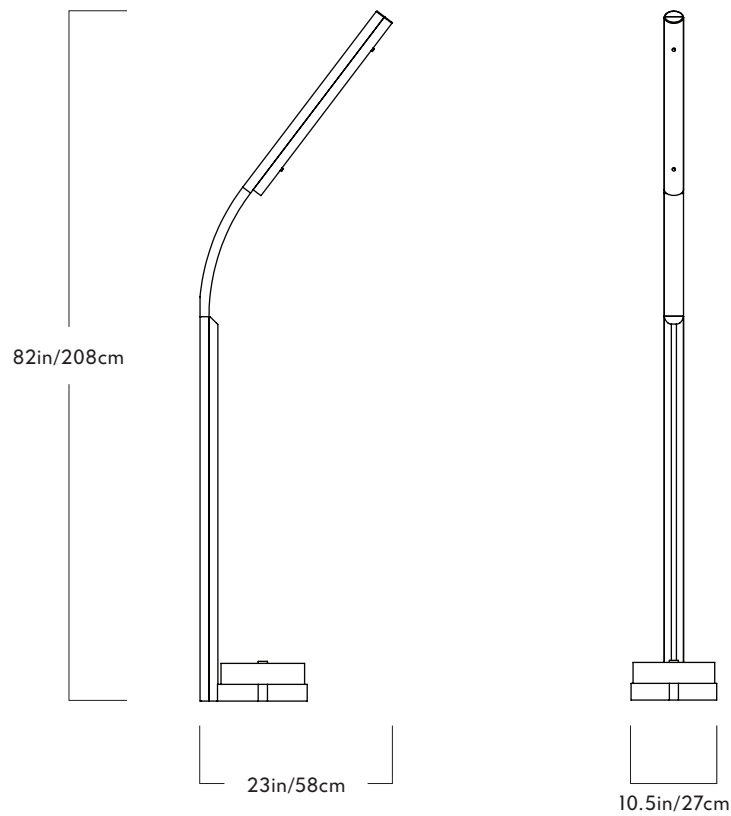

Roll & Hill

Counterweight

Series
Counterweight

Product
Floor Lamp

Lead Time
12 weeks

Dimensions
H 82in/208cm x W 23in/58cm x
D 10.5in/27cm

Weight
28lb/18kg

Floor Lamp

Materials
Wood, brass, Carrera marble, glass

Finishes
Ash/brass, walnut/brass

Base
10.5-inch round in Carrera marble

Dimmer Compatibility
n/a

Certifications
n/a

120V Illumination
LED
Wattage: 16 Watts
Lumens: 1450 Lumens
Color Temperature: 2700
Life Hours: 50,000

240V Illumination
LED
Wattage: 16 Watts
Lumens: 1450 Lumens
Color Temperature: 2700
Life Hours: 50,000

triode³ design

28, rue Jacob 75006 Paris
+33 (0)1 43 29 40 05

contact@triodedesign.com
www.triodedesign.com