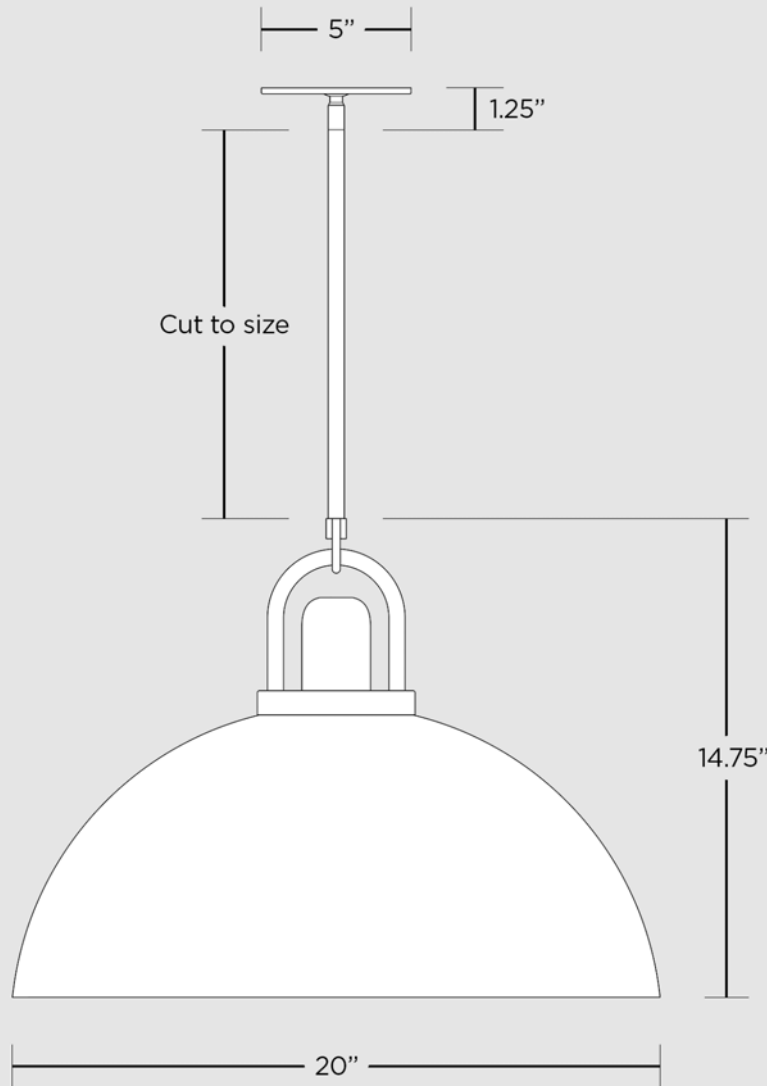

triode³ design

28, rue Jacob 75006 Paris
+33 (0)1 43 29 40 05

contact@triodedesign.com
www.triodedesign.com

Arc 20"

Handcrafted in USA

The carefully shaped arc of the bent brass, hand-turned hardwood top serve both an aesthetic and functional purpose. This hand-spun 20" dome is meticulously brushed and waxed to a matte satin finish. This pendant hangs from suspension pipe.

Fixture Dimensions

20" Ø x 14.75" H

Finishes

Available in any Allied Maker finish

Materials

Brass, Hardwood, Glass

Suspension

Metal tube, height cut to order

triode³ design

Arc 20"

Overall Pendant Size

20" Ø x 14.75" H

Canopy Size

5" Ø x 1.25" H

Dome Size

20" Ø x 9" H

Glass Globe Size

8" Ø

Tube Diameter

0.5" Ø

Bulb for Opal Glass

9.5W A19 Cree LED

60W Equivalent

2700K / 85 CRI / 815 Lumen