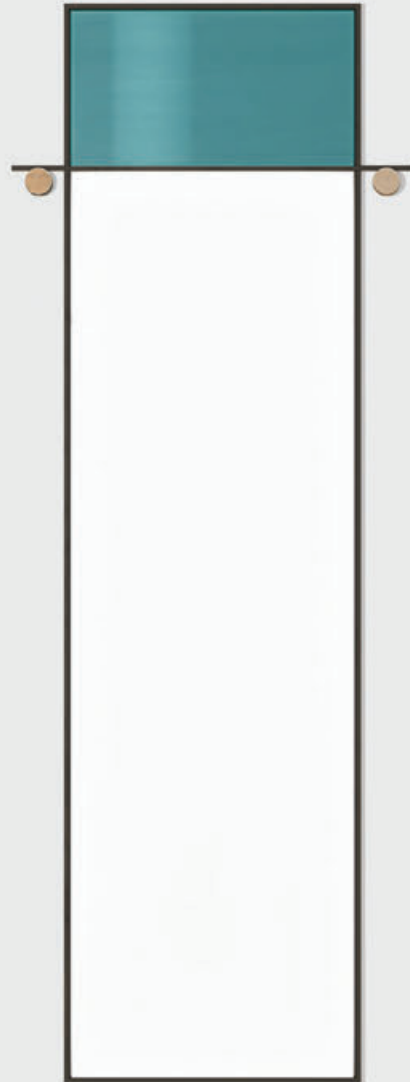

↑
←

Capsule: H 18" x W 55" (61.75" with hardware) x D .75"
Tall: H 80" x W 22" (29.75" with hardware) x D .75"