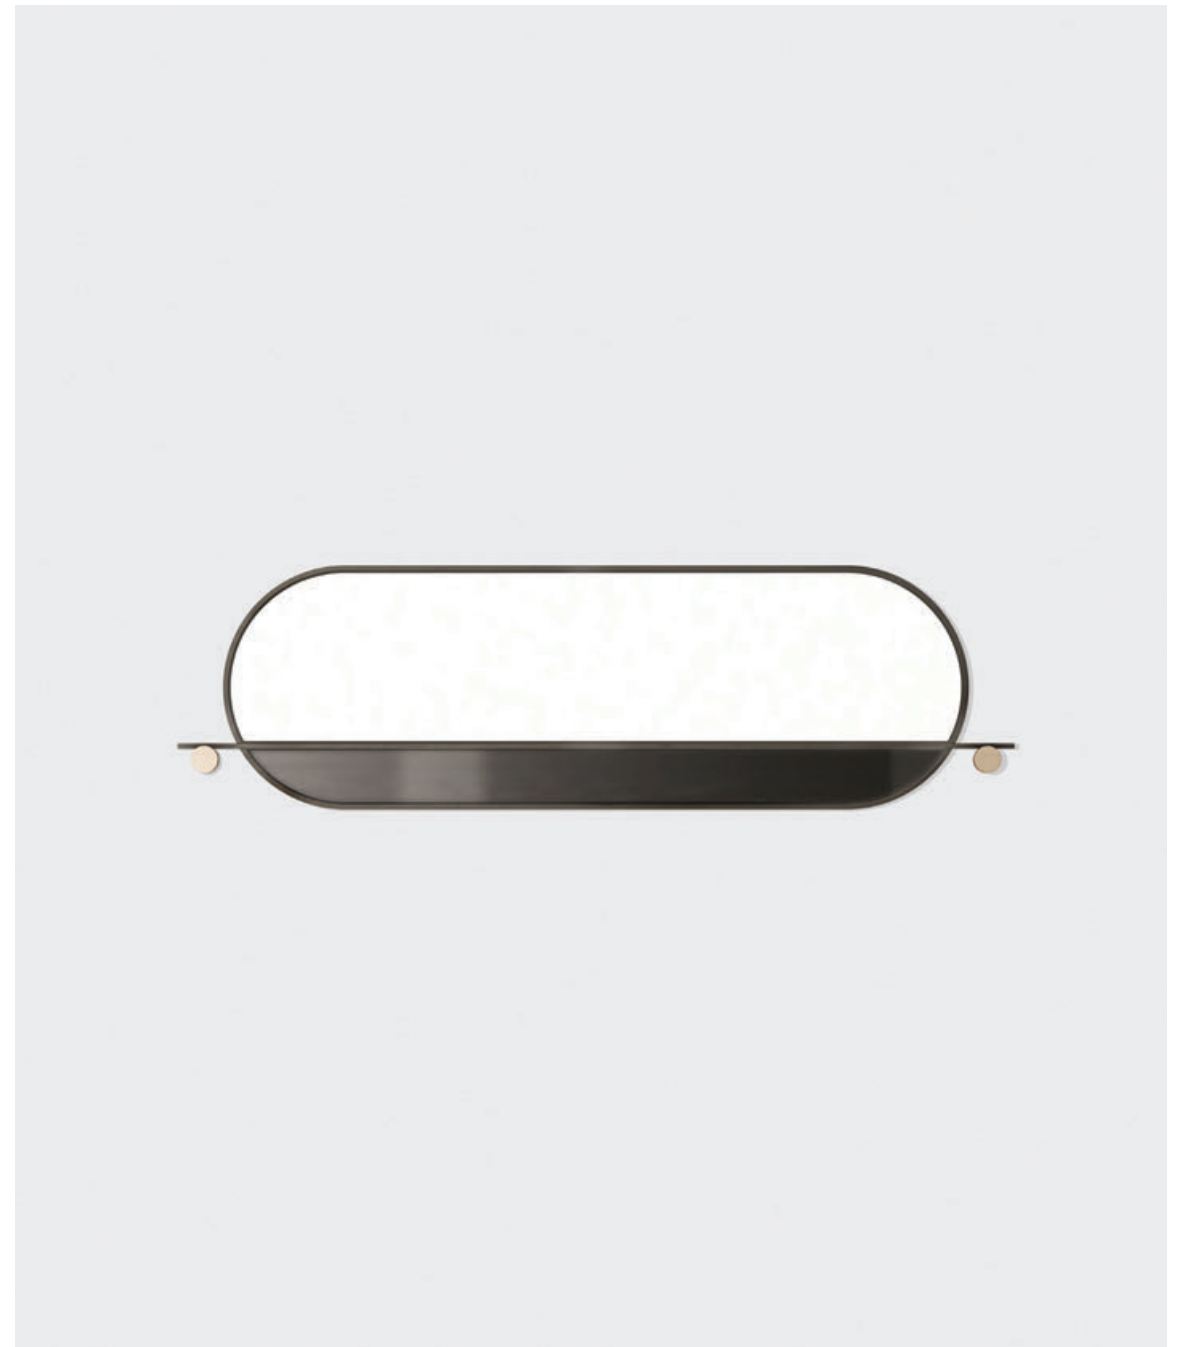

↑
←

Capsule: H 18" x W 55" (61.75" with hardware) x D .75"
Tall: H 80" x W 22" (29.75" with hardware) x D .75"