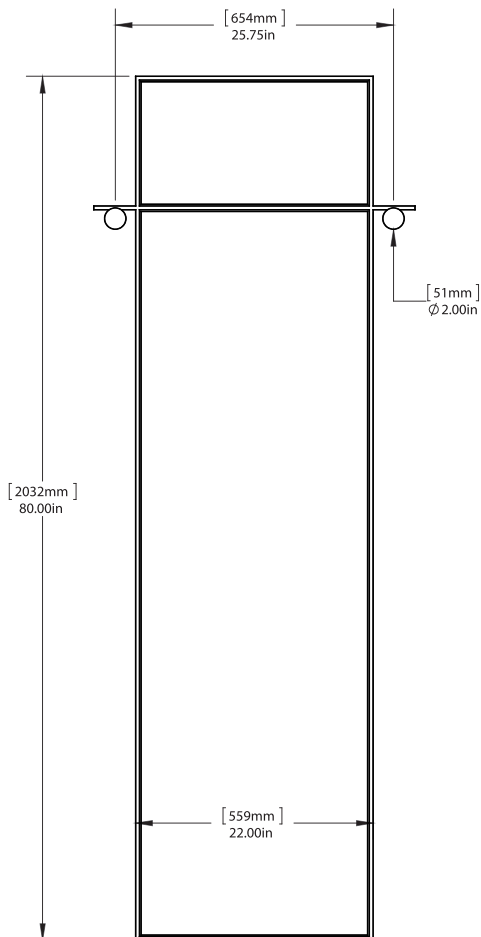

Abal consists of three simple geometries – round, capsule and rectangle. Made in generous proportions, each mirror is visually segmented by a steel frame dividing the mirror from a panel of painted glass.

↑ Round: Dia 40" (43" with hardware) x D .75"

# Abal Tall Mirror

The Abal collection consists of three simple geometries - round, capsule, and rentangle. Made in generous proportions, each mirror is visually segmented by an aluminum frame dividing the mirror from a panel of painted glass.

<b>Designer</b>	Matter Made, 2016
<b>Collection</b>	Abal
<b>Product Type</b>	Mirror
<b>Dimensions</b>	H 80" x W 29.8" x D .75" H 203.2cm x W 75.6cm x 1.9cm
<b>Weight</b>	25lbs / 11.3kg
<b>Materials</b>	Aluminum, Painted Glass, Mirror, Brass
<b>Finishes</b>	<ul style="list-style-type: none"><li>● Neutral Pink Glass</li><li>● Black Glass</li><li>● Teal Glass</li></ul>
<b>Packaging Dimensions</b>	L 84" x W 24" x H 12" L 213.4cm x W 61cm x H 30.5cm
<b>Packaging Weight</b>	45lbs / 20.4kg
<b>Lead Time</b>	10-12 weeks