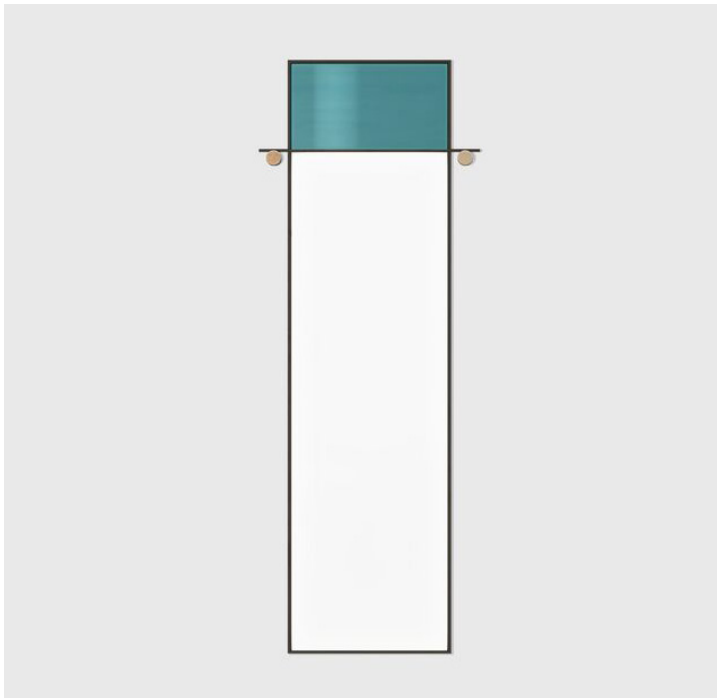

Abal consists of three simple geometries – round, capsule and rectangle. Made in generous proportions, each mirror is visually segmented by a steel frame dividing the mirror from a panel of painted glass.

↑ Round: Dia 40" (43" with hardware) x D .75"

# Abal Tall Mirror

The Abal collection consists of three simple geometries - round, capsule, and rentangle. Made in generous proportions, each mirror is visually segmented by an aluminum frame dividing the mirror from a panel of painted glass.

<b>Designer</b>	Matter Made, 2016
<b>Collection</b>	Abal
<b>Product Type</b>	Mirror
<b>Dimensions</b>	H 80" x W 29.8" x D .75" H 203.2cm x W 75.6cm x 1.9cm
<b>Weight</b>	25lbs / 11.3kg
<b>Materials</b>	Aluminum, Painted Glass, Mirror, Brass
<b>Finishes</b>	<ul style="list-style-type: none"><li>● Neutral Pink Glass</li><li>● Black Glass</li><li>● Teal Glass</li></ul>
<b>Packaging Dimensions</b>	L 84" x W 24" x H 12" L 213.4cm x W 61cm x H 30.5cm
<b>Packaging Weight</b>	45lbs / 20.4kg
<b>Lead Time</b>	10-12 weeks