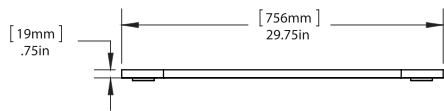

Abal consists of three simple geometries – round, capsule and rectangle. Made in generous proportions, each mirror is visually segmented by a steel frame dividing the mirror from a panel of painted glass.

↑ Round: Dia 40" (43" with hardware) x D .75"

# Abal Tall Mirror

The Abal collection consists of three simple geometries - round, capsule, and rentangle. Made in generous proportions, each mirror is visually segmented by an aluminum frame dividing the mirror from a panel of painted glass.

<b>Designer</b>	Matter Made, 2016
<b>Collection</b>	Abal
<b>Product Type</b>	Mirror
<b>Dimensions</b>	H 80" x W 29.8" x D .75" H 203.2cm x W 75.6cm x 1.9cm
<b>Weight</b>	25lbs / 11.3kg
<b>Materials</b>	Aluminum, Painted Glass, Mirror, Brass
<b>Finishes</b>	<ul style="list-style-type: none"><li>● Neutral Pink Glass</li><li>● Black Glass</li><li>● Teal Glass</li></ul>
<b>Packaging Dimensions</b>	L 84" x W 24" x H 12" L 213.4cm x W 61cm x H 30.5cm
<b>Packaging Weight</b>	45lbs / 20.4kg
<b>Lead Time</b>	10-12 weeks