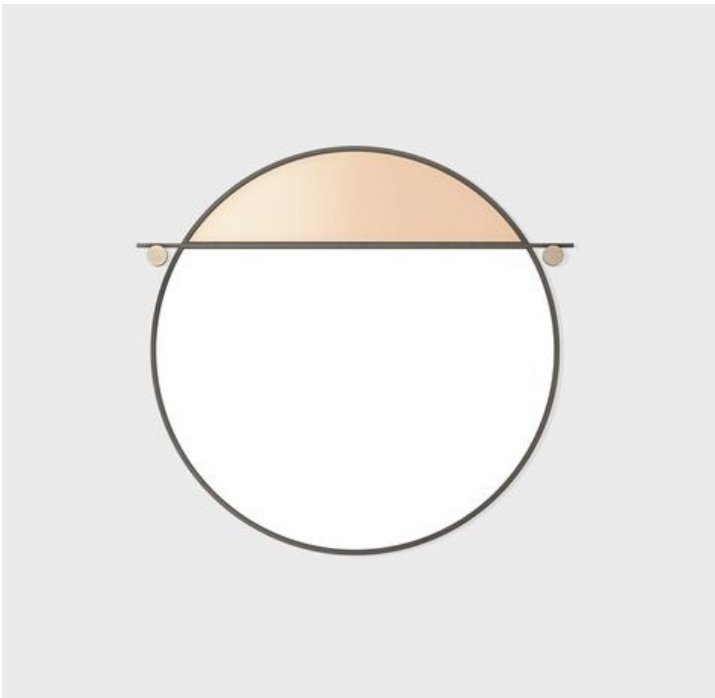

Abal consists of three simple geometries – round, capsule and rectangle. Made in generous proportions, each mirror is visually segmented by a steel frame dividing the mirror from a panel of painted glass.

↑ Round: Dia 40" (43" with hardware) x D .75"

↑
←

Capsule: H 18" x W 55" (61.75" with hardware) x D .75"
Tall: H 80" x W 22" (29.75" with hardware) x D .75"

Abal Round Mirror

The Abal collection consists of three simple geometries - round, capsule, and rentangle. Made in generous proportions, each mirror is visually segmented by an aluminum frame dividing the mirror from a panel of painted glass. The Abal Round is available in two sizes.

Designer	Matter Made, 2016
Collection	Abal
Product Type	Mirror
Dimensions	Dia 40" x W .75" Dia 101.6cm x 1.9cm (Large)
	Dia 25" x W .75" Dia 63.5cm x W 1.9cm (Small)

Weight	20lbs / 9kg (Large) 10lbs / 4.5kg (Small)
---------------	--

Materials	Aluminum, Painted Glass, Mirror, Brass
------------------	--

Finishes	<ul style="list-style-type: none"> ● Neutral Pink Glass ● Black Glass ● Teal Glass
-----------------	---

Packaging Dimensions	L 48" x W 6" x H 48" (Large) L 121.9cm x W 15.2cm x H 121.9cm
	L 30" x W 6" x H 30" (Small) L 76.2cm x W 15.2cm x H 76.2cm