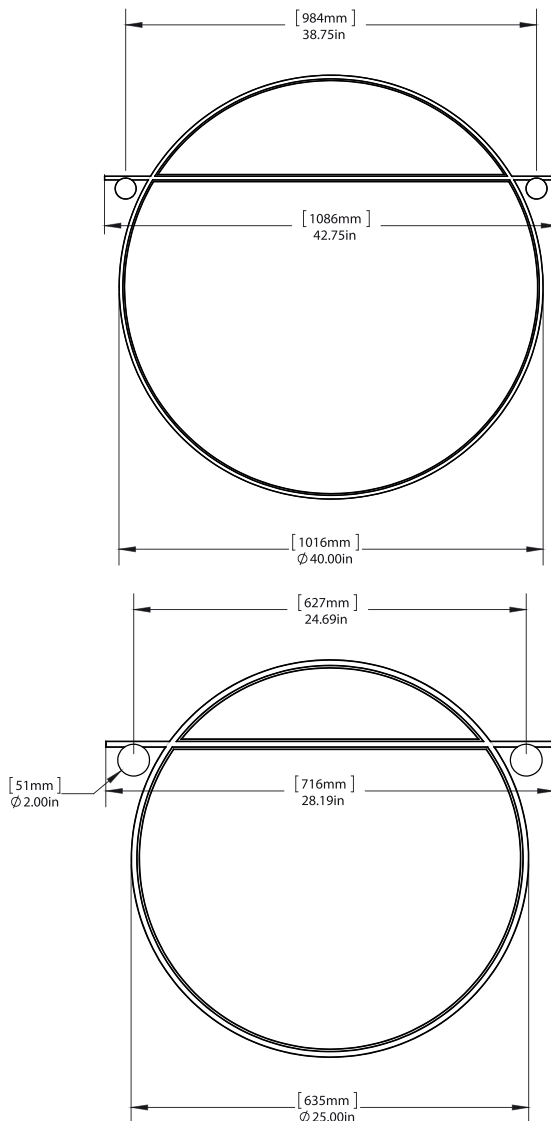

triode³ design

28, rue Jacob 75006 Paris
+33 (0)1 43 29 40 05

contact@triodedesign.com
www.triodedesign.com