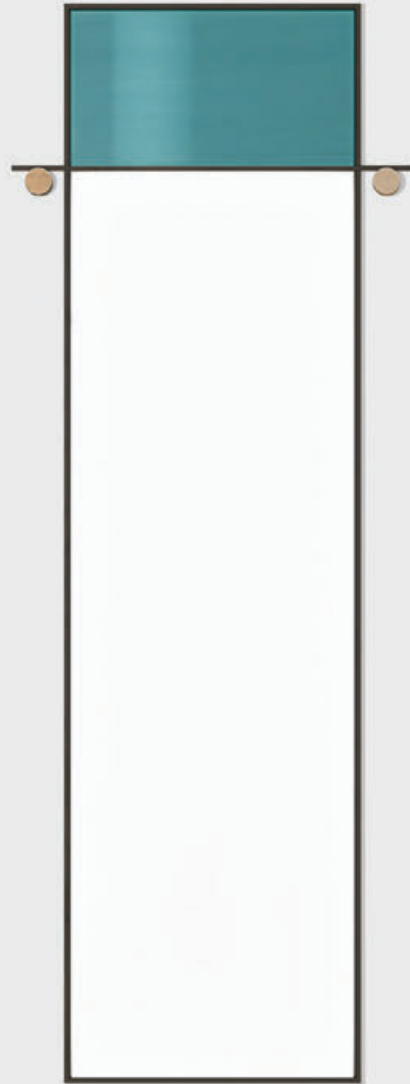

Abal consists of three simple geometries – round, capsule and rectangle. Made in generous proportions, each mirror is visually segmented by a steel frame dividing the mirror from a panel of painted glass.

Designer	Matter Made
Materials	Steel, Glass, Mirror, Brass
Finishes	<ul style="list-style-type: none"> ● Matte Black Frame ● Brass Hardware ● Neutral Pink Painted Glass
	<ul style="list-style-type: none"> ● Matte Black Frame ● Brass Hardware ● Black Painted Glass
	<ul style="list-style-type: none"> ● Matte Black Frame ● Brass Hardware ● Teal Painted Glass

↑ Round: Dia 40" (43" with hardware) x D .75"

↑
←

Capsule: H 18" x W 55" (61.75" with hardware) x D .75"
Tall: H 80" x W 22" (29.75" with hardware) x D .75"

Abal Round Mirror

The Abal collection consists of three simple geometries - round, capsule, and rentangle. Made in generous proportions, each mirror is visually segmented by an aluminum frame dividing the mirror from a panel of painted glass. The Abal Round is available in two sizes.

Designer	Matter Made, 2016
Collection	Abal
Product Type	Mirror
Dimensions	Dia 40" x W .75" Dia 101.6cm x 1.9cm (Large)
	Dia 25" x W .75" Dia 63.5cm x W 1.9cm (Small)

Weight	20lbs / 9kg (Large) 10lbs / 4.5kg (Small)
---------------	--