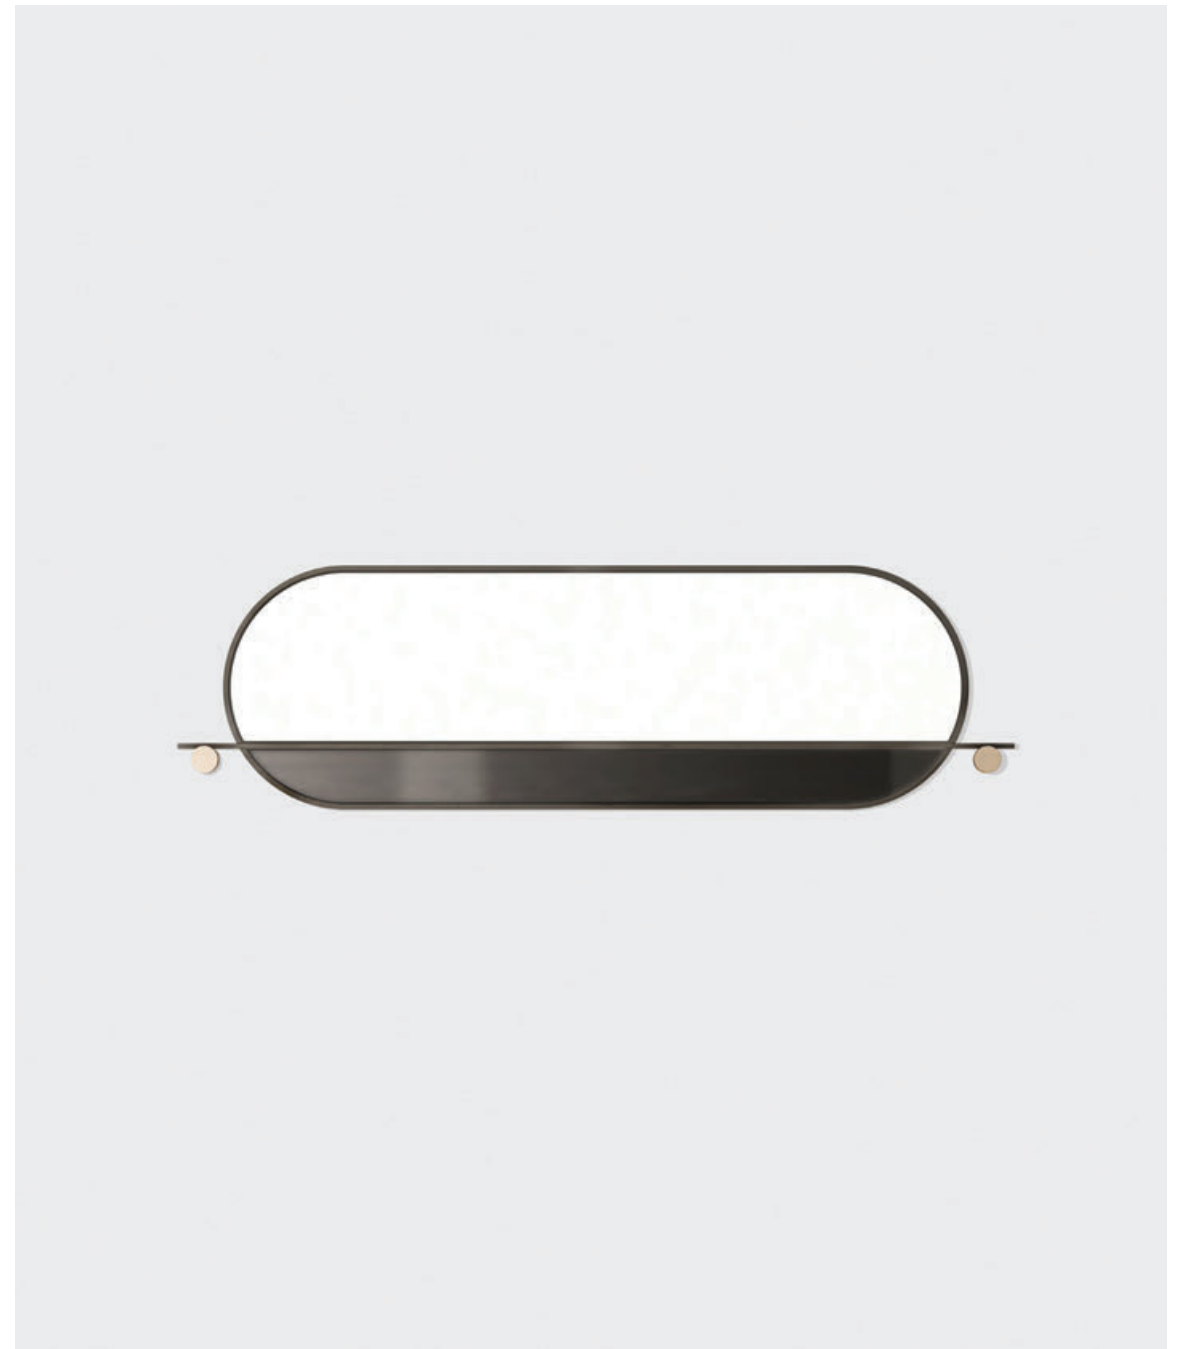

Abal consists of three simple geometries – round, capsule and rectangle. Made in generous proportions, each mirror is visually segmented by a steel frame dividing the mirror from a panel of painted glass.

Designer	Matter Made
Materials	Steel, Glass, Mirror, Brass
Finishes	<ul style="list-style-type: none"> ● Matte Black Frame ● Brass Hardware ● Neutral Pink Painted Glass
	<ul style="list-style-type: none"> ● Matte Black Frame ● Brass Hardware ● Black Painted Glass
	<ul style="list-style-type: none"> ● Matte Black Frame ● Brass Hardware ● Teal Painted Glass

↑ Round: Dia 40" (43" with hardware) x D .75"

↑
←

Capsule: H 18" x W 55" (61.75" with hardware) x D .75"
Tall: H 80" x W 22" (29.75" with hardware) x D .75"

Abal Round Mirror

The Abal collection consists of three simple geometries - round, capsule, and rentangle. Made in generous proportions, each mirror is visually segmented by an aluminum frame dividing the mirror from a panel of painted glass. The Abal Round is available in two sizes.

Designer	Matter Made, 2016
Collection	Abal
Product Type	Mirror
Dimensions	Dia 40" x W .75" Dia 101.6cm x 1.9cm (Large)
	Dia 25" x W .75" Dia 63.5cm x W 1.9cm (Small)

Weight	20lbs / 9kg (Large) 10lbs / 4.5kg (Small)
---------------	--