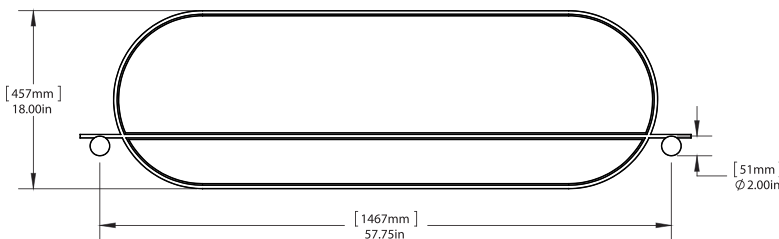

Abal consists of three simple geometries – round, capsule and rectangle. Made in generous proportions, each mirror is visually segmented by a steel frame dividing the mirror from a panel of painted glass.

↑ Round: Dia 40" (43" with hardware) x D .75"

↑
←

Capsule: H 18" x W 55" (61.75" with hardware) x D .75"
Tall: H 80" x W 22" (29.75" with hardware) x D .75"

Abal Capsule Mirror

The Abal collection consists of three simple geometries - round, capsule, and rentangle. Made in generous proportions, each mirror is visually segmented by an aluminum frame dividing the mirror from a panel of painted glass.

<u>Designer</u>	Matter Made, 2016
<u>Collection</u>	Abal
<u>Product Type</u>	Mirror
<u>Dimensions</u>	L 61.8" x D .75" x H 18" L 156.8cm x D 1.9cm x H 45.7cm
<u>Weight</u>	20lbs / 9kg
<u>Materials</u>	Aluminum, Painted Glass, Mirror, Brass
<u>Finishes</u>	● Neutral Pink Glass ● Black Glass ● Teal Glass
<u>Packaging Dimensions</u>	L 59" x W 24" x H 12" L 149.9cm x W 61cm x H 30.5cm
<u>Packaging Weight</u>	40lbs / 18.1kg
<u>Lead Time</u>	10-12 weeks