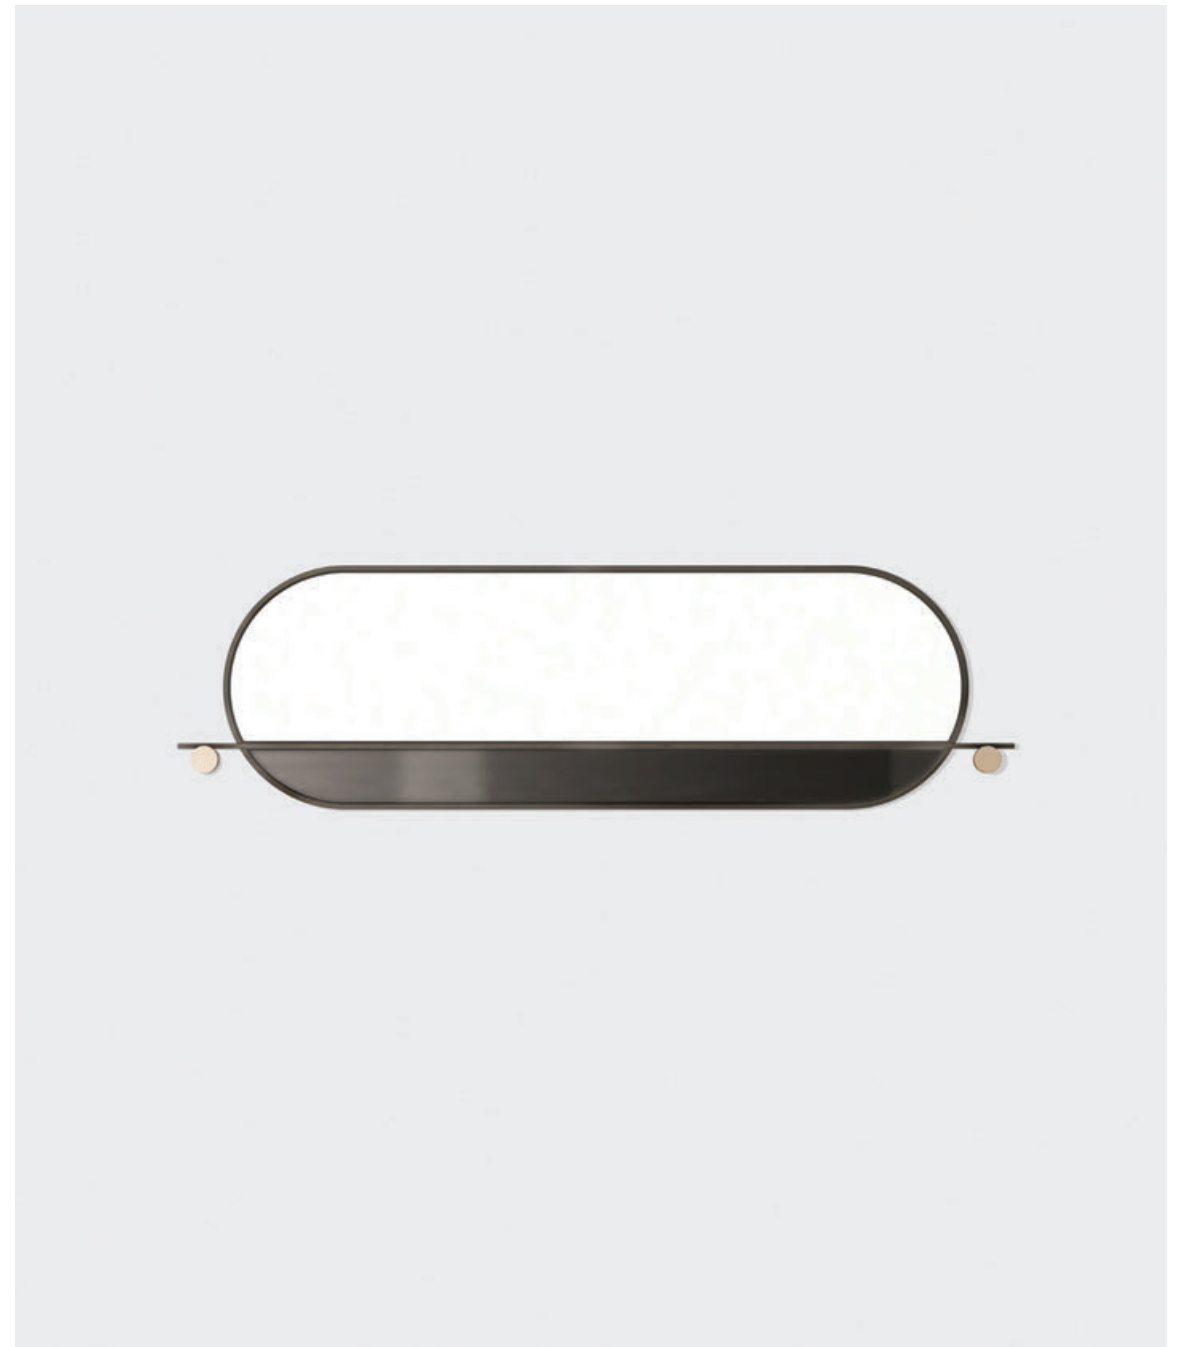

Abal consists of three simple geometries – round, capsule and rectangle. Made in generous proportions, each mirror is visually segmented by a steel frame dividing the mirror from a panel of painted glass.

Designer	Matter Made
Materials	Steel, Glass, Mirror, Brass
Finishes	<ul style="list-style-type: none"> ● Matte Black Frame ● Brass Hardware ● Neutral Pink Painted Glass
	<ul style="list-style-type: none"> ● Matte Black Frame ● Brass Hardware ● Black Painted Glass
	<ul style="list-style-type: none"> ● Matte Black Frame ● Brass Hardware ● Teal Painted Glass

↑ Round: Dia 40" (43" with hardware) x D .75"

↑
←

Capsule: H 18" x W 55" (61.75" with hardware) x D .75"
Tall: H 80" x W 22" (29.75" with hardware) x D .75"

Abal Capsule Mirror

The Abal collection consists of three simple geometries - round, capsule, and rentangle. Made in generous proportions, each mirror is visually segmented by an aluminum frame dividing the mirror from a panel of painted glass.

<u>Designer</u>	Matter Made, 2016
<u>Collection</u>	Abal
<u>Product Type</u>	Mirror
<u>Dimensions</u>	L 61.8" x D .75" x H 18" L 156.8cm x D 1.9cm x H 45.7cm
<u>Weight</u>	20lbs / 9kg
<u>Materials</u>	Aluminum, Painted Glass, Mirror, Brass
<u>Finishes</u>	● Neutral Pink Glass ● Black Glass ● Teal Glass
<u>Packaging Dimensions</u>	L 59" x W 24" x H 12" L 149.9cm x W 61cm x H 30.5cm
<u>Packaging Weight</u>	40lbs / 18.1kg
<u>Lead Time</u>	10-12 weeks