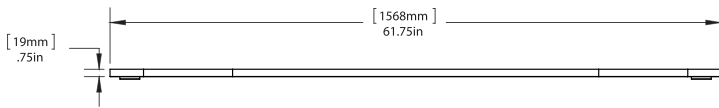

Abal consists of three simple geometries – round, capsule and rectangle. Made in generous proportions, each mirror is visually segmented by a steel frame dividing the mirror from a panel of painted glass.

↑ Round: Dia 40" (43" with hardware) x D .75"

↑
←

Capsule: H 18" x W 55" (61.75" with hardware) x D .75"
Tall: H 80" x W 22" (29.75" with hardware) x D .75"

Abal Capsule Mirror

The Abal collection consists of three simple geometries - round, capsule, and rentangle. Made in generous proportions, each mirror is visually segmented by an aluminum frame dividing the mirror from a panel of painted glass.

<u>Designer</u>	Matter Made, 2016
<u>Collection</u>	Abal
<u>Product Type</u>	Mirror
<u>Dimensions</u>	L 61.8" x D .75" x H 18" L 156.8cm x D 1.9cm x H 45.7cm
<u>Weight</u>	20lbs / 9kg
<u>Materials</u>	Aluminum, Painted Glass, Mirror, Brass
<u>Finishes</u>	● Neutral Pink Glass ● Black Glass ● Teal Glass
<u>Packaging Dimensions</u>	L 59" x W 24" x H 12" L 149.9cm x W 61cm x H 30.5cm
<u>Packaging Weight</u>	40lbs / 18.1kg
<u>Lead Time</u>	10-12 weeks