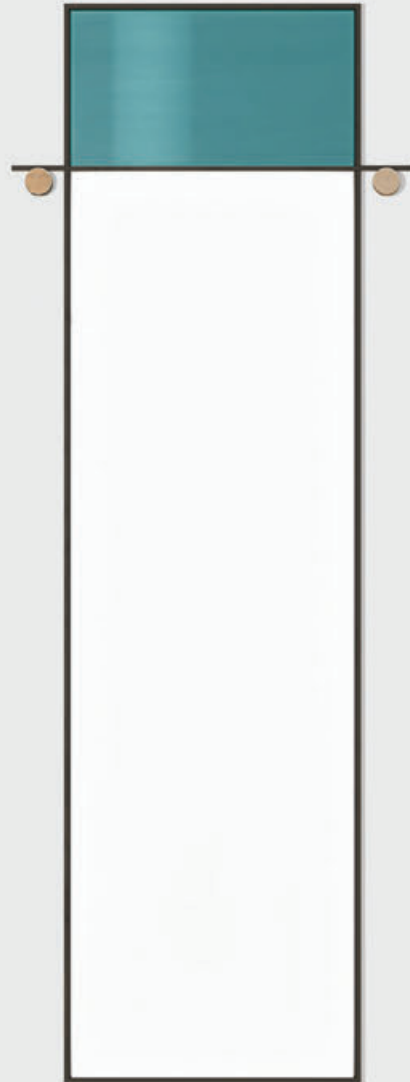

Abal consists of three simple geometries – round, capsule and rectangle. Made in generous proportions, each mirror is visually segmented by a steel frame dividing the mirror from a panel of painted glass.

Designer	Matter Made
Materials	Steel, Glass, Mirror, Brass
Finishes	<ul style="list-style-type: none"> ● Matte Black Frame ● Brass Hardware ● Neutral Pink Painted Glass
	<ul style="list-style-type: none"> ● Matte Black Frame ● Brass Hardware ● Black Painted Glass
	<ul style="list-style-type: none"> ● Matte Black Frame ● Brass Hardware ● Teal Painted Glass

↑ Round: Dia 40" (43" with hardware) x D .75"

↑
←

Capsule: H 18" x W 55" (61.75" with hardware) x D .75"
Tall: H 80" x W 22" (29.75" with hardware) x D .75"

Abal Capsule Mirror

The Abal collection consists of three simple geometries - round, capsule, and rentangle. Made in generous proportions, each mirror is visually segmented by an aluminum frame dividing the mirror from a panel of painted glass.

<u>Designer</u>	Matter Made, 2016
<u>Collection</u>	Abal
<u>Product Type</u>	Mirror
<u>Dimensions</u>	L 61.8" x D .75" x H 18" L 156.8cm x D 1.9cm x H 45.7cm
<u>Weight</u>	20lbs / 9kg
<u>Materials</u>	Aluminum, Painted Glass, Mirror, Brass
<u>Finishes</u>	● Neutral Pink Glass ● Black Glass ● Teal Glass
<u>Packaging Dimensions</u>	L 59" x W 24" x H 12" L 149.9cm x W 61cm x H 30.5cm
<u>Packaging Weight</u>	40lbs / 18.1kg
<u>Lead Time</u>	10-12 weeks