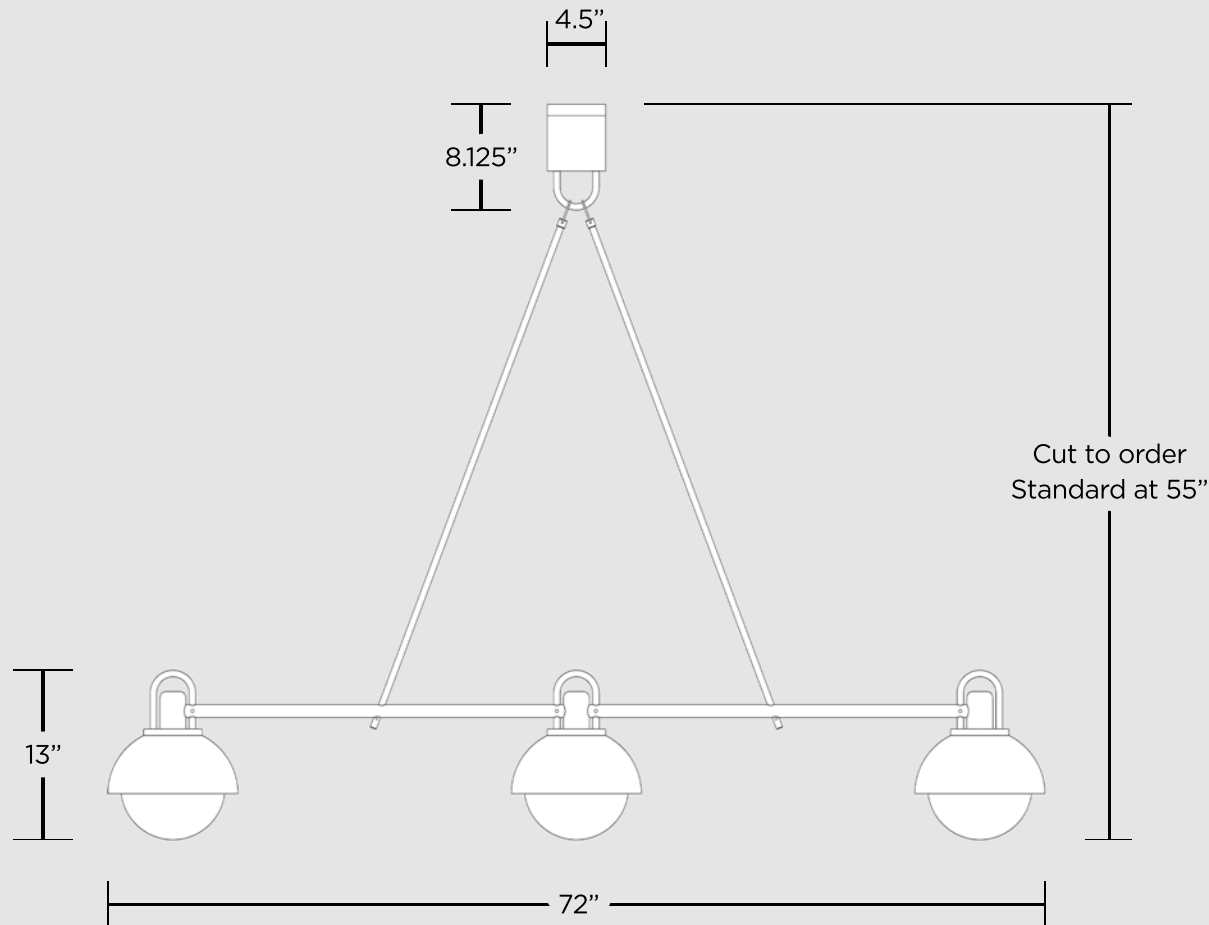

3 Arc Island

Handcrafted in USA

A meticulously fabricated center-piece featuring a brass tube puncturing straight through each pendant.

Fixture Dimensions

72" L x 10" W x 55" H

Finishes

Available in any Allied Maker finish

Materials

Brass, Hardwood, Glass

Suspension

Metal tube, height cut to order

3 Arc Island

Overall Size

72" L x 10" W x 55" H

Canopy Size

4.5" Ø x 8.125" H

Dome Size

10" Ø x 4.5" H

Globe Diameter

8" Ø

Hang Rod Diameter

1/2" Ø

Bulb for Opal Glass