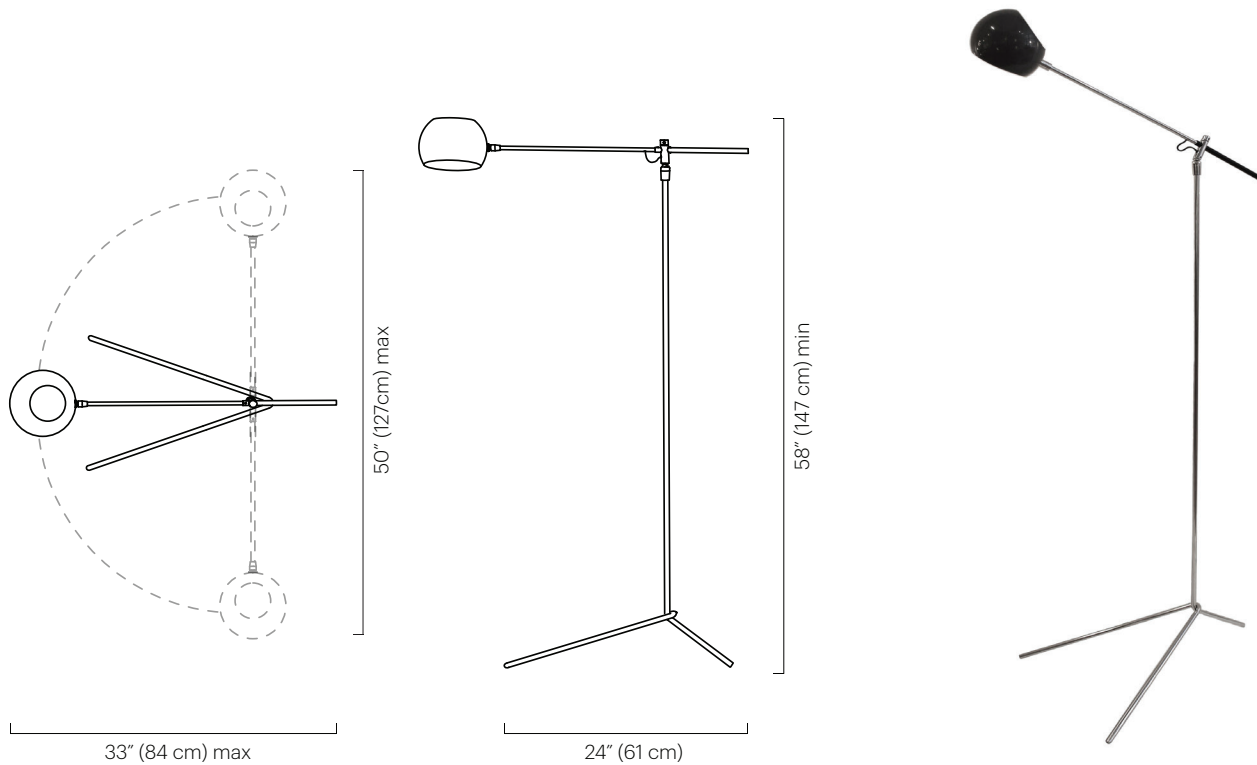

No. 306

Description

The Monopod is a standing lamp that features a powder coated steel Boi shade with openings at the top and bottom. The shade rotates to cast directional light. The counterweighted arm adjusts up and down and swivels side to side.

Materials

Shades: Powder coated aluminum
 Frame: Plated steel
 Counterweight: Powder coated steel

Shade Color

- Black Satin (ivory satin interior)
- Grey Gloss (grey gloss interior)
- Ivory Satin (ivory satin interior)
- Orange Gloss (ivory satin interior)
- Black Gloss (black gloss interior)
- White Gloss (white gloss interior)

Custom colors available.

Finish

- Polished Nickel
- Brushed Brass

Lamping

US/Canada: G16.5 globe candelabra base bulb 60W max
 Europe: E14 golf ball 60W max
 Note: Bulbs not included.
 Halogen bulbs not recommended.

Wattage

60 watts max

Weight

15 lbs (7 kg)

Remarks

Not UL listed.
 On/Off dimmer switch on cord.
 Cord color is black; length approx. 10 feet.
 Indoor use and dry locations only.

Dimensions

Base: 24" D x 18" W (61 D x 45 cm W)
 Max depth: 33" (84 cm)
 Height variable.
 Min height: 58" (147 cm)
 Max height: 71" (180 cm)
 Wingspan: 50" (127 cm)