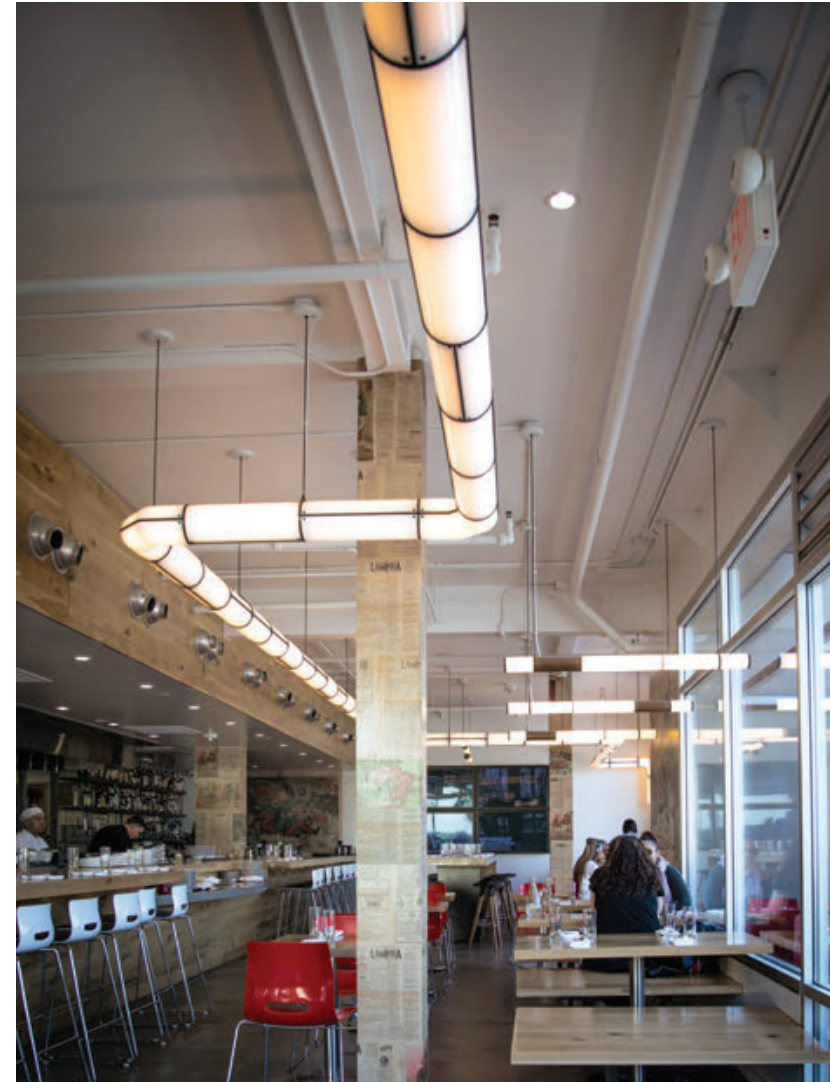

5 Units (Black)
L 94 in / 239 cm × W 6 in / 15 cm × H 7.5 in / 19 cm

5 Units (Black/Stained Oak)
L 91 in / 231 cm × W 6 in / 15 cm × H 7.5 in / 19 cm

Custom Configuration (Black)