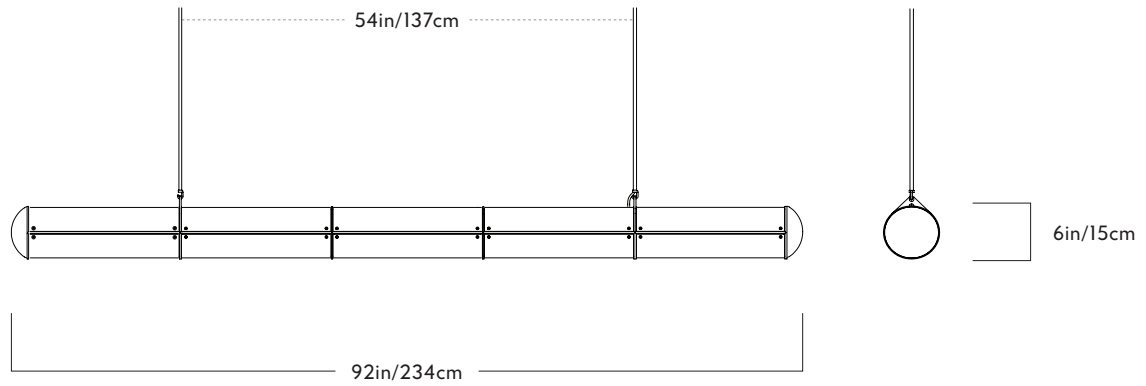

5 Units (Black)
L 94 in / 239 cm × W 6 in / 15 cm × H 7.5 in / 19 cm

5 Units (Black/Stained Oak)
L 91 in / 231 cm × W 6 in / 15 cm × H 7.5 in / 19 cm

3 Units (Black)

L 58 in / 148 cm × W 6 in / 16 cm × H 7.5 in / 19 cm

3 Units (Black/Stained Oak)

L 55 in / 140 cm × W 6 in / 15 cm × H 7.5 in / 19 cm

Custom Configuration (Black)

3 Units (Black)
L 58 in / 148 cm × W 6 in / 16 cm × H 7.5 in / 19 cm

3 Units (Black)
Detail

3 Units (Black/Stained Oak)
L 55 in / 140 cm × W 6 in / 15 cm × H 7.5 in / 19 cm

3 Units (Brushed Brass)
L 58 in / 148 cm × W 6 in / 16 cm × H 7.5 in / 19 cm

Endless

Series
Endless

Product
Straight - 5 units

Lead Time
12 weeks

Dimensions
Dia 6in/15cm x L 92in/234cm

Weight
33lb/15kg

Materials
Aluminum, acrylic

Straight - 5 units

Finishes
Black, bronze, polished nickel, brushed brass

Suspension
3/8 - inch aluminum stem. Custom length

Canopy
2 x 5-inch canopy in matching metal finish

Dimmer Compatibility
Triac/Phase-Cut