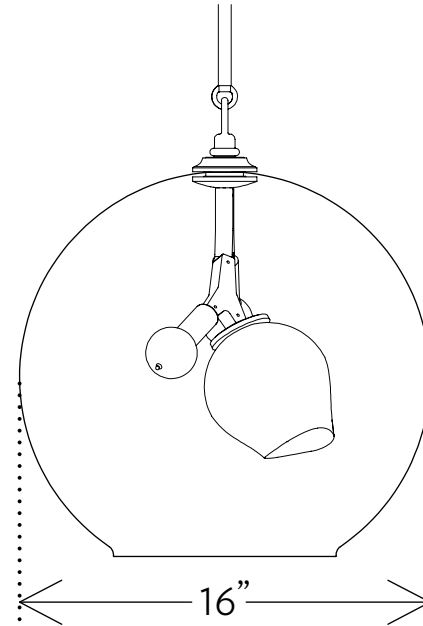

TR.03.01

triode³ design

H 18in/46cm W 15in/38cm D 16in/41cm WT 15lb/7kg

28, rue Jacob 75006 Paris
+33 (0)1 43 29 40 05

contact@triodedesign.com
www.triodedesign.com

brushed brass
white pod

vintage brass
white pod

oil-rubbed bronze
white pod

satin nickel
white pod

TERRARIUM

H 18in/46cm W 15in/38cm D 16in/41cm WT 15lb/7kg MAX 120w

triode³ design

28, rue Jacob 75006 Paris
+33 (0)1 43 29 40 05

contact@triodedesign.com
www.triodedesign.com

FRONT

SIDE

TOP

TERRARIUM Resembling mechanical nature trapped in a globe, the point of departure for this design was a Bubble chandelier turned inside out.

SUSPENSION	Brass stem cut to length				
CANOPY	5in canopy with hang straight in matching metal finish				
MATERIALS	Machined Brass Glass				
FINISHES	Brushed Brass	Vintage Brass	Oil-Rubbed Bronze	Satin Nickel	Custom Finishes +20%
GLASS	STANDARD GLASS 16" Clear Globe 6" White Pod Inside				
	CUSTOM GLASS (upcharges apply) Grey Red Gold Murrine				
BULB	Double loop edison	e12/e14	25w/40w		