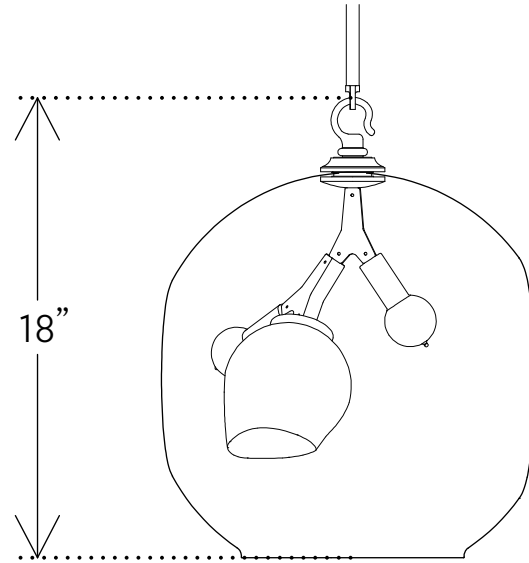

TR.03.01

triode³ design

H 18in/46cm W 15in/38cm D 16in/41cm WT 15lb/7kg

28, rue Jacob 75006 Paris
+33 (0)1 43 29 40 05

contact@triodedesign.com
www.triodedesign.com

brushed brass
white pod

vintage brass
white pod

oil-rubbed bronze
white pod

satin nickel
white pod

TERRARIUM

H 18in/46cm W 15in/38cm D 16in/41cm WT 15lb/7kg MAX 120w

triode³ design

28, rue Jacob 75006 Paris
+33 (0)1 43 29 40 05

contact@triodedesign.com
www.triodedesign.com

FRONT

SIDE

TOP

TERRARIUM Resembling mechanical nature trapped in a globe, the point of departure for this design was a Bubble chandelier turned inside out.

SUSPENSION	Brass stem cut to length				
CANOPY	5in canopy with hang straight in matching metal finish				
MATERIALS	Machined Brass Glass				
FINISHES	Brushed Brass	Vintage Brass	Oil-Rubbed Bronze	Satin Nickel	Custom Finishes +20%
GLASS	STANDARD GLASS 16" Clear Globe 6" White Pod Inside				
	CUSTOM GLASS (upcharges apply) Grey Red Gold Murrine				
BULB	Double loop edison	e12/e14	25w/40w		