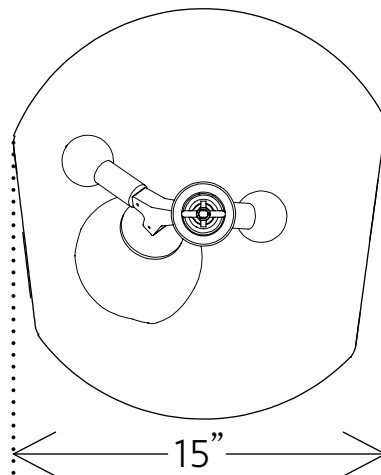

TR.03.01

triode³ design

H 18in/46cm W 15in/38cm D 16in/41cm WT 15lb/7kg

28, rue Jacob 75006 Paris
+33 (0)1 43 29 40 05

contact@triodedesign.com
www.triodedesign.com

brushed brass
white pod

vintage brass
white pod

oil-rubbed bronze
white pod

satin nickel
white pod

TERRARIUM

H 18in/46cm W 15in/38cm D 16in/41cm WT 15lb/7kg MAX 120w

triode³ design

28, rue Jacob 75006 Paris
+33 (0)1 43 29 40 05

contact@triodedesign.com
www.triodedesign.com

FRONT

SIDE

TOP

TERRARIUM Resembling mechanical nature trapped in a globe, the point of departure for this design was a Bubble chandelier turned inside out.

SUSPENSION	Brass stem cut to length				
CANOPY	5in canopy with hang straight in matching metal finish				
MATERIALS	Machined Brass Glass				
FINISHES	Brushed Brass	Vintage Brass	Oil-Rubbed Bronze	Satin Nickel	Custom Finishes +20%
GLASS	STANDARD GLASS 16" Clear Globe 6" White Pod Inside				
	CUSTOM GLASS (upcharges apply) Grey Red Gold Murrine				
BULB	Double loop edison	e12/e14	25w/40w		