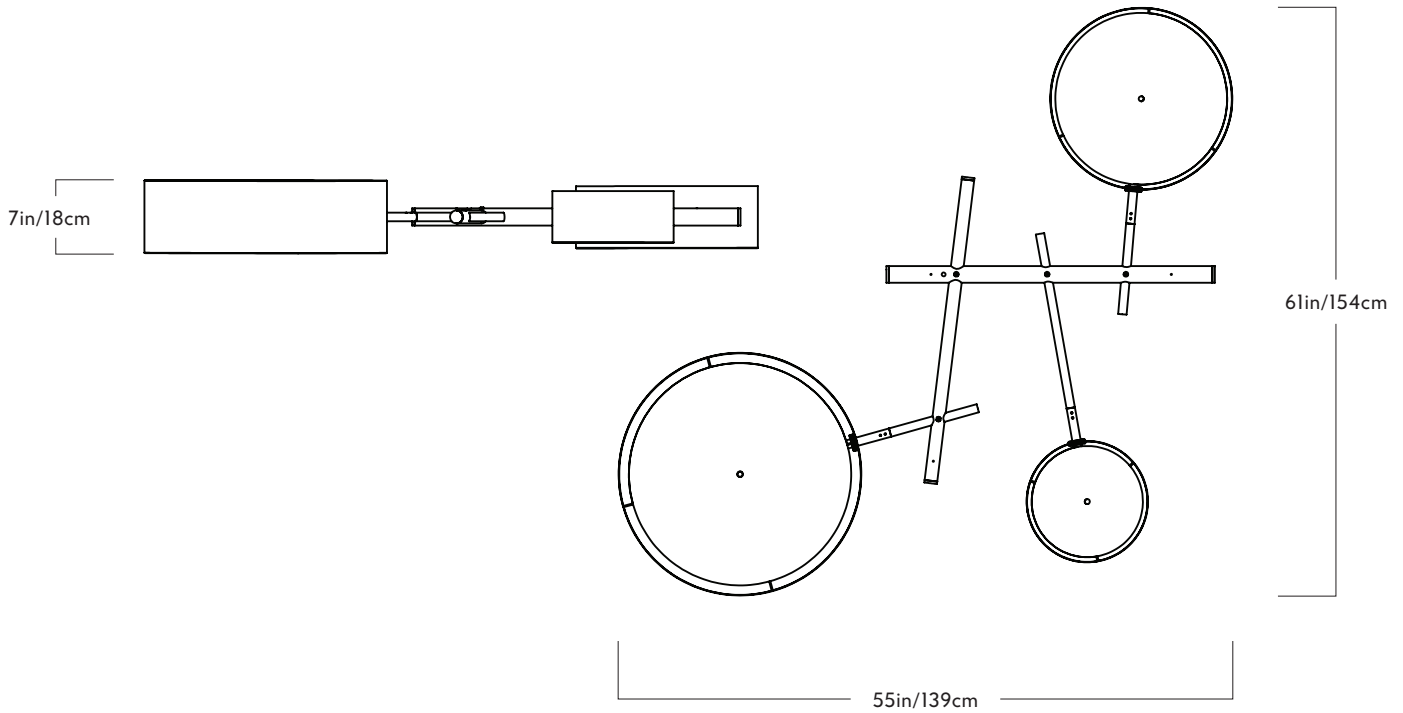

## Excel

Series  
Excel

Product  
Chandelier

Dimensions  
L 61in/154cm x W 55in/139cm x  
H 7in/18cm

Weight  
14lb/6.3kg

## Chandelier

Materials  
Aluminum, fabric

Colors  
Black, white

Suspension  
Aircraft cable

Canopy  
3 x 5-inch round white canopy

Certifications  
UL, cUL (120V) CE, CB (240V)

### 120V Illumination

Socket: E26  
Bulb: 4 x 60 watt A19 incandescent  
Wattage: 240 Watts  
Lumens: (black) 680 Lumens, (white)  
1120 Lumens  
Color Temperature: 2700 Kelvin  
Dimming: Triac or ELV