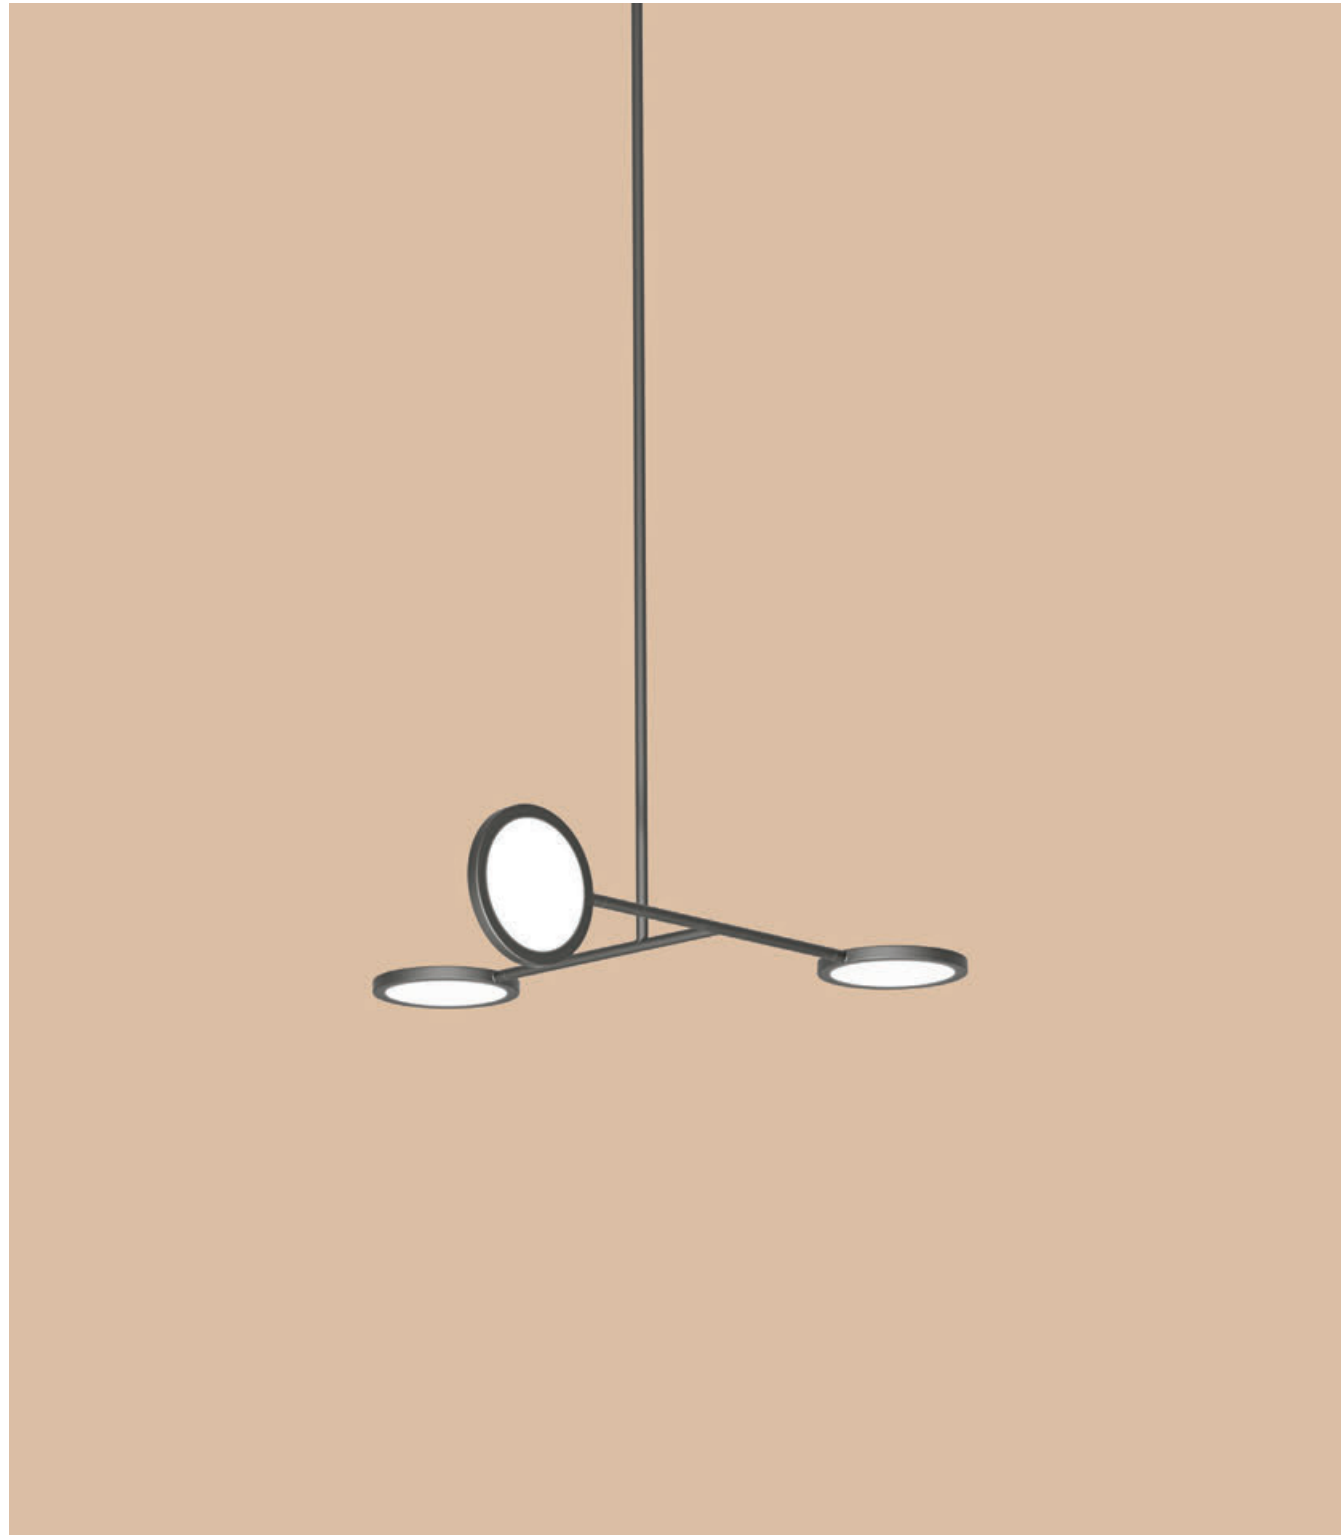

Discus is a spare and graphically compelling lighting collection. Made from modular components, the design is adaptable for spaces ranging from intimate to monumental. Dimmable LEDs cast a warm diffused light through both sides of each rotatable disc.

Designer	Jamie Gray	
Materials	Table / Floor	Brass, Aluminum, Glass, White Carrara Marble, Black Fabric Cord, 2500K 24V LEDs
	Sconce / Climber	Brass, Aluminum, Glass, Optional Fabric Cord, 2500K 24V LEDs
	Pendant / Vine	Brass, Aluminum, Glass, 2500K 24V LEDs
Finishes	<span style="color: #8B4513;">●</span>	Satin Brass
	<span style="color: #DAA520;">●</span>	Polished Brass
	<span style="color: #000000;">●</span>	Satin Blackened Brass

# Discus Swing Arm Sconce

Jamie Gray

Discus is a spare and graphically compelling lighting collection. Made from modular components, the design is adaptable for spaces ranging from intimate to monumental. Dimmable LEDs cast a warm diffused light through both sides of each rotatable disc.

## Dimensions

L 42" x W 10" x H 30"