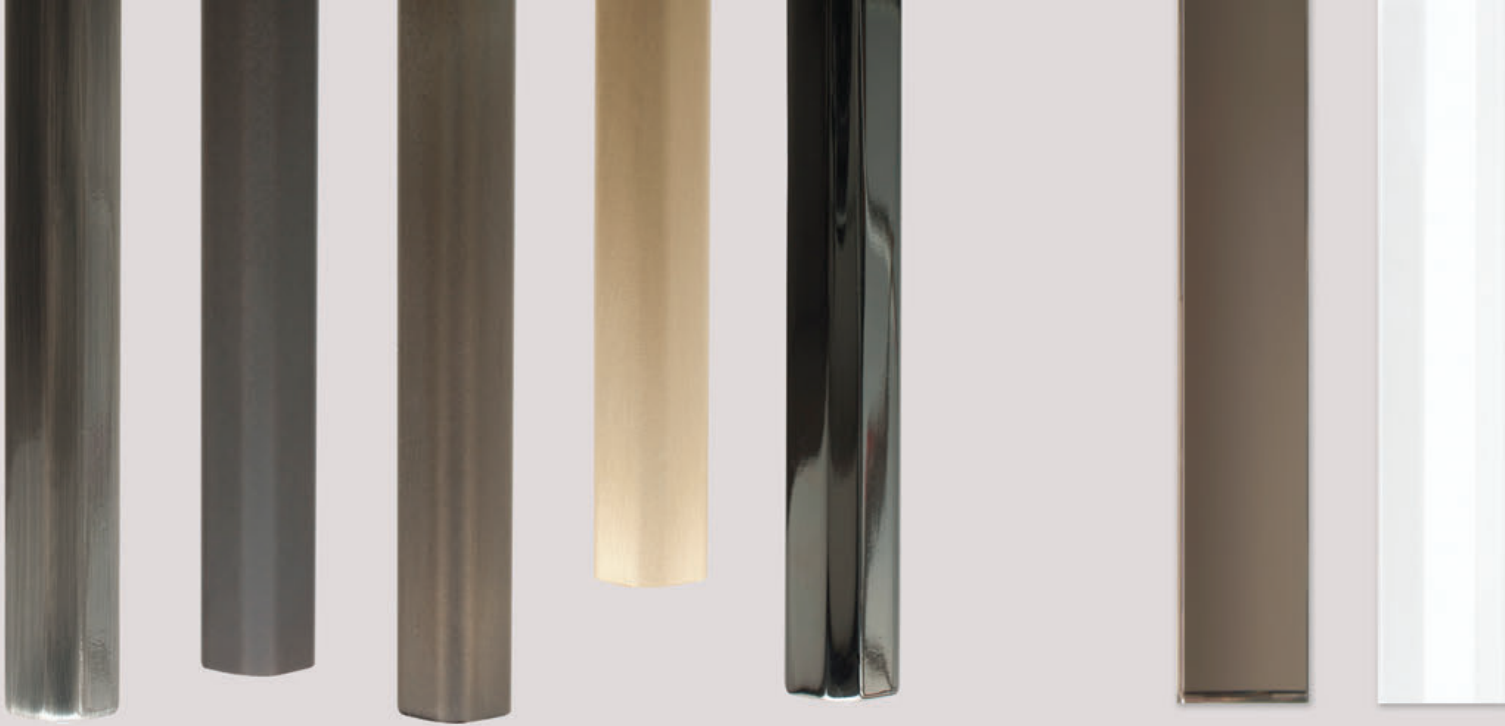

BEC BRITAIN

SHY Beams

Dimensions

1" dia x ranges from 85"-95" H
25mm dia x 2159 - 2413mm H

Weight

3.5 LBS
1.6 KG

Finishes

Brushed or polished brass
Medium antique brass
Oil-rubbed bronze
Satin or polished nickel
Dark pewter
Polished black nickel
Polished copper

Wattage

9

Lumens

Approx. 1,000

Bulb spec

24 VDC T5 LED tube

Materials

Brass

Input voltage

120 VAC
240 VAC

Options*

SHY Beam 01 and 02 shown
Can be wired as a pair or separately
International plugs available

triode³ design

28, rue Jacob 75006 Paris
+33 (0)1 43 29 40 05

contact@triodedesign.com
www.triodedesign.com

SHY Beam 01 Dark pewter SHY Beam 02 Dark pewter

SHY Polyhedron Polished brass

Materials
Index

01 02 03 04 09 10 11

05 06 07 08 12 13 14

- 01 Dark pewter
- 02 Oil-rubbed bronze
- 03 Medium antique brass
- 04 Brushed brass
- 05 Polished brass
- 06 Polished copper
- 07 Polished nickel
- 08 Satin nickel
- 09 Polished black nickel