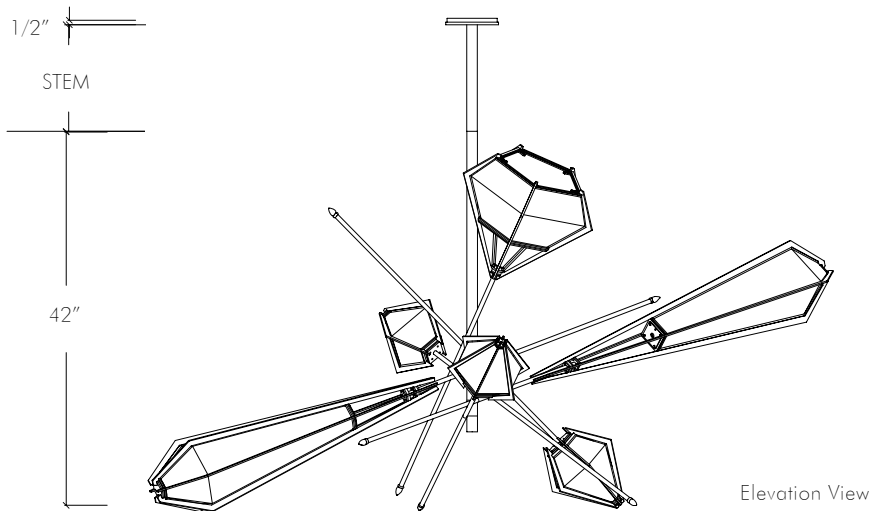

5/5

Specifications

Dimensions:

54" x 76" x 42" H + stem

Standard Stem Lengths:

3", 6", 9" or 12"

Additional lengths can be available upon request

Standard Lead Time: