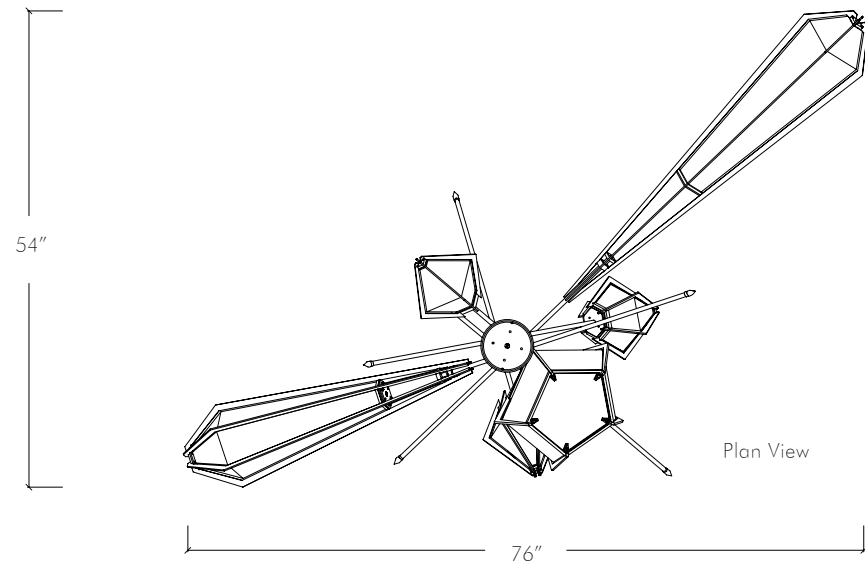

5/5

Specifications

Dimensions:

54" x 76" x 42" H + stem

Standard Stem Lengths:

3", 6", 9" or 12"

Additional lengths can be available upon request

Standard Lead Time: