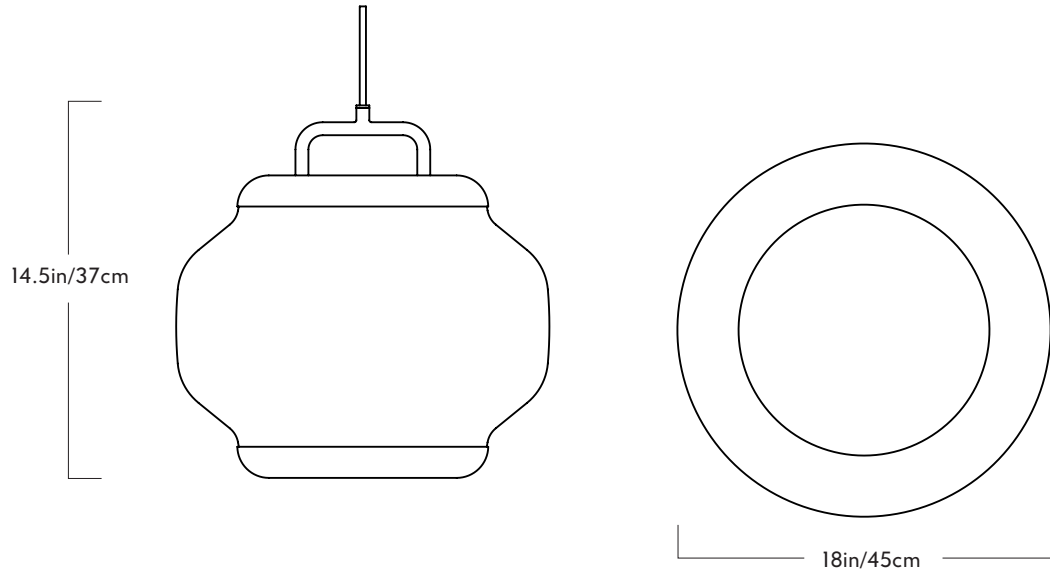

28, rue Jacob 75006 Paris
+33 (0)1 43 29 40 05

contact@triodedesign.com
www.triodedesign.com

Esper

Series
Esper

Product
Pendant 01

Dimensions
Dia 11in/27cm x H 12in/31cm

Weight
8lb/3.5kg

Pendant 01

Materials
Glass, steel, aluminum

Finishes
Blackened steel

Suspension
SJT power cord

Canopy
5-inch round in matching metal finish
(.5" high)

Dimmer Compatibility
Triac/Phase-Cut

120V Illumination
LED

Wattage: 13 Watts
Lumens: 500 Lumens
Color Temperature: 2700 Kelvin
Bulb Life: 50,000 Hours

240V Illumination
LED

Wattage: 13 Watts
Lumens: 500 Lumens
Color Temperature: 2700 Kelvin
Bulb Life: 50,000 Hours

Esper

Series
Esper

Product
Pendant 02

Dimensions
Dia 18in/45cm x H 14.5in/37cm

Weight
14.5lb/6.5kg

28, rue Jacob 75006 Paris
+33 (0)1 43 29 40 05

contact@triodedesign.com
www.triodedesign.com

Esper

Series
Esper

Product
Pendant 03

Dimensions
Dia 13in/32cm x H 21in/54cm

Weight
13lb/6kg

Pendant 03