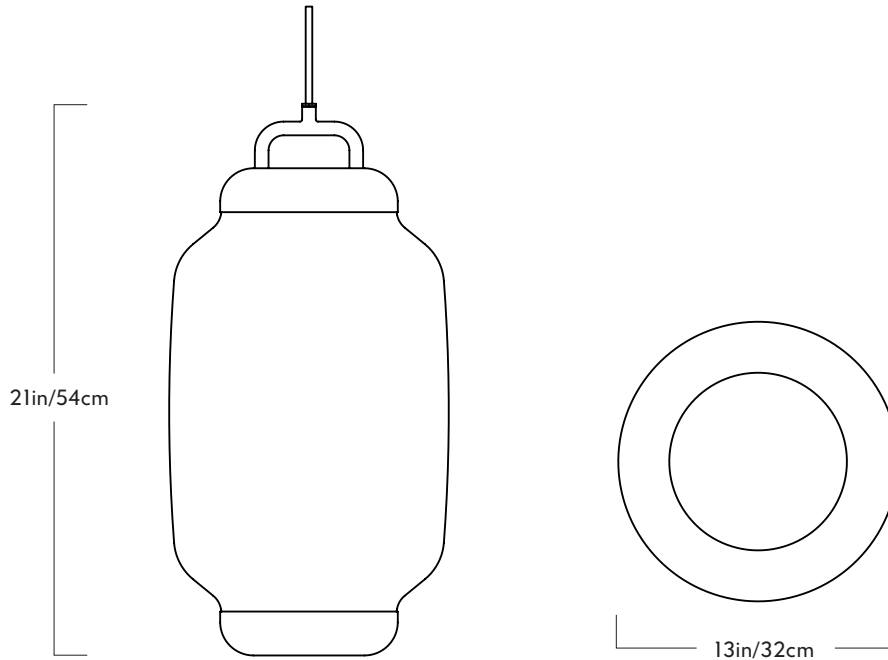

Materials
Glass, steel, aluminum

Finishes
Blackened steel

Suspension
SJT power cord

Canopy
5-inch round in matching metal finish
(.5" high)

Dimmer Compatibility
Triac/Phase-Cut

120V Illumination
LED

Wattage: 13 Watts
Lumens: 500 Lumens
Color Temperature: 2700 Kelvin
Bulb Life: 50,000 Hours

240V Illumination
LED

Wattage: 13 Watts
Lumens: 500 Lumens
Color Temperature: 2700 Kelvin
Bulb Life: 50,000 Hours

Esper

Series
Esper

Product
Pendant 02

Dimensions
Dia 18in/45cm x H 14.5in/37cm

Weight
14.5lb/6.5kg

Pendant 02

Materials
Glass, steel, aluminum

Finishes
Blackened steel

Suspension
SJT power cord

Canopy
5-inch round in matching metal finish
(.5" high)

Dimmer Compatibility
Triac/Phase-Cut

120V Illumination
LED

28, rue Jacob 75006 Paris
+33 (0)1 43 29 40 05

contact@triodedesign.com
www.triodedesign.com

Esper

Series
Esper

Product
Pendant 03

Dimensions
Dia 13in/32cm x H 21in/54cm

Weight
13lb/6kg

Pendant 03