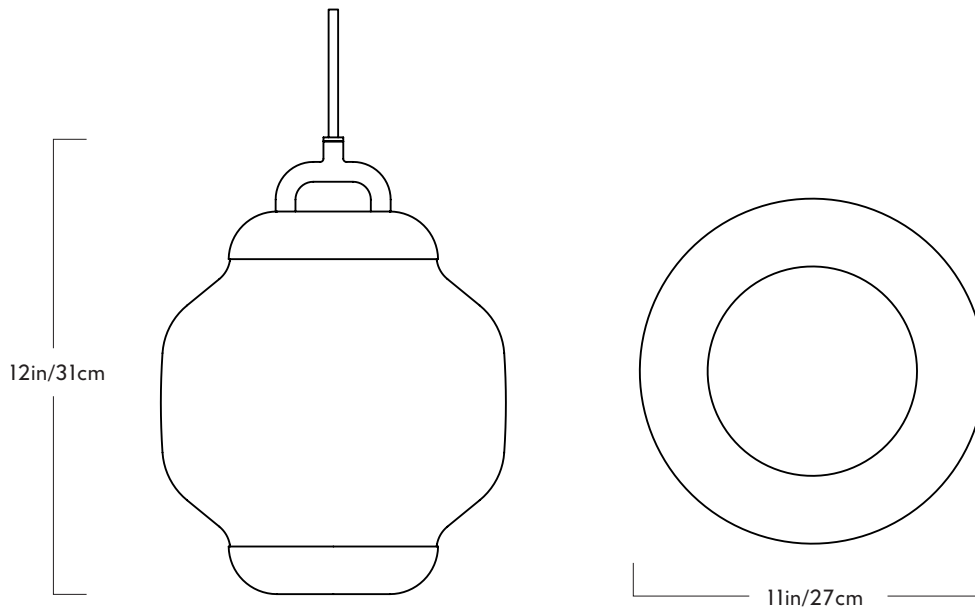

28, rue Jacob 75006 Paris
+33 (0)1 43 29 40 05

contact@triodedesign.com
www.triodedesign.com

Esper

Series
Esper

Product
Pendant 01

Dimensions
Dia 11in/27cm x H 12in/31cm

Weight
8lb/3.5kg

Pendant 01

Materials
Glass, steel, aluminum

Finishes
Blackened steel

Suspension
SJT power cord

Canopy
5-inch round in matching metal finish
(.5" high)

Dimmer Compatibility
Triac/Phase-Cut

120V Illumination
LED

Wattage: 13 Watts
Lumens: 500 Lumens
Color Temperature: 2700 Kelvin
Bulb Life: 50,000 Hours

240V Illumination
LED

Wattage: 13 Watts
Lumens: 500 Lumens
Color Temperature: 2700 Kelvin
Bulb Life: 50,000 Hours

Esper

Series
Esper

Product
Pendant 02

Dimensions
Dia 18in/45cm x H 14.5in/37cm

Weight
14.5lb/6.5kg

28, rue Jacob 75006 Paris
+33 (0)1 43 29 40 05

contact@triodedesign.com
www.triodedesign.com

Esper

Series
Esper

Product
Pendant 03

Dimensions
Dia 13in/32cm x H 21in/54cm

Weight
13lb/6kg

Pendant 03