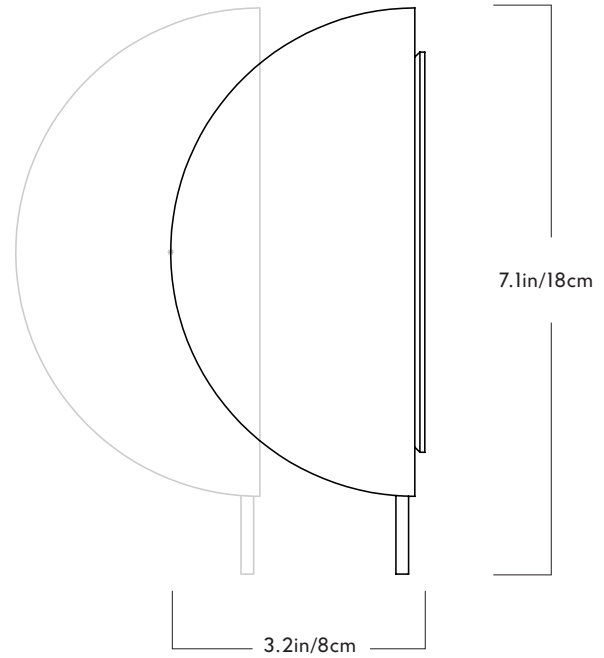

Sconce (Black Chrome)
H 7 in / 18 cm × W 6 in / 16 cm × D 5 in / 12 cm

Eclipse

Series
Eclipse

Product
Sconce

Lead Time
2 weeks

Dimensions
H 7in/18cm x W 6in/15cm x D 5in/13cm

Weights
2.5lb/1.1kg

Sconce

Details

Lead Time

2 weeks

Materials

Brass, steel, glass

Year

2015

Designer

ECLIPSE

87

Euroluce — Milan

triode³ design

28, rue Jacob 75006 Paris
+33 (0)1 43 29 40 05

contact@triodedesign.com
www.triodedesign.com

Sconce (Chrome) (9)
H 7 in / 18 cm × W 6 in / 16 cm × D 5 in / 13 cm

Fixed Sconce (Black Chrome)
H 6 in / 16 cm × W 6 in / 16 cm × D 5 in / 12 cm

Fixed Sconce (Black Chrome)
H 6 in / 16 cm × W 6 in / 16 cm × D 5 in / 12 cm

Sconce (Chrome)
H 7 in / 18 cm × W 6 in / 16 cm × D 5 in / 12 cm

Sconce (Polished Brass)
H 7 in / 18 cm × W 6 in / 16 cm × D 5 in / 12 cm