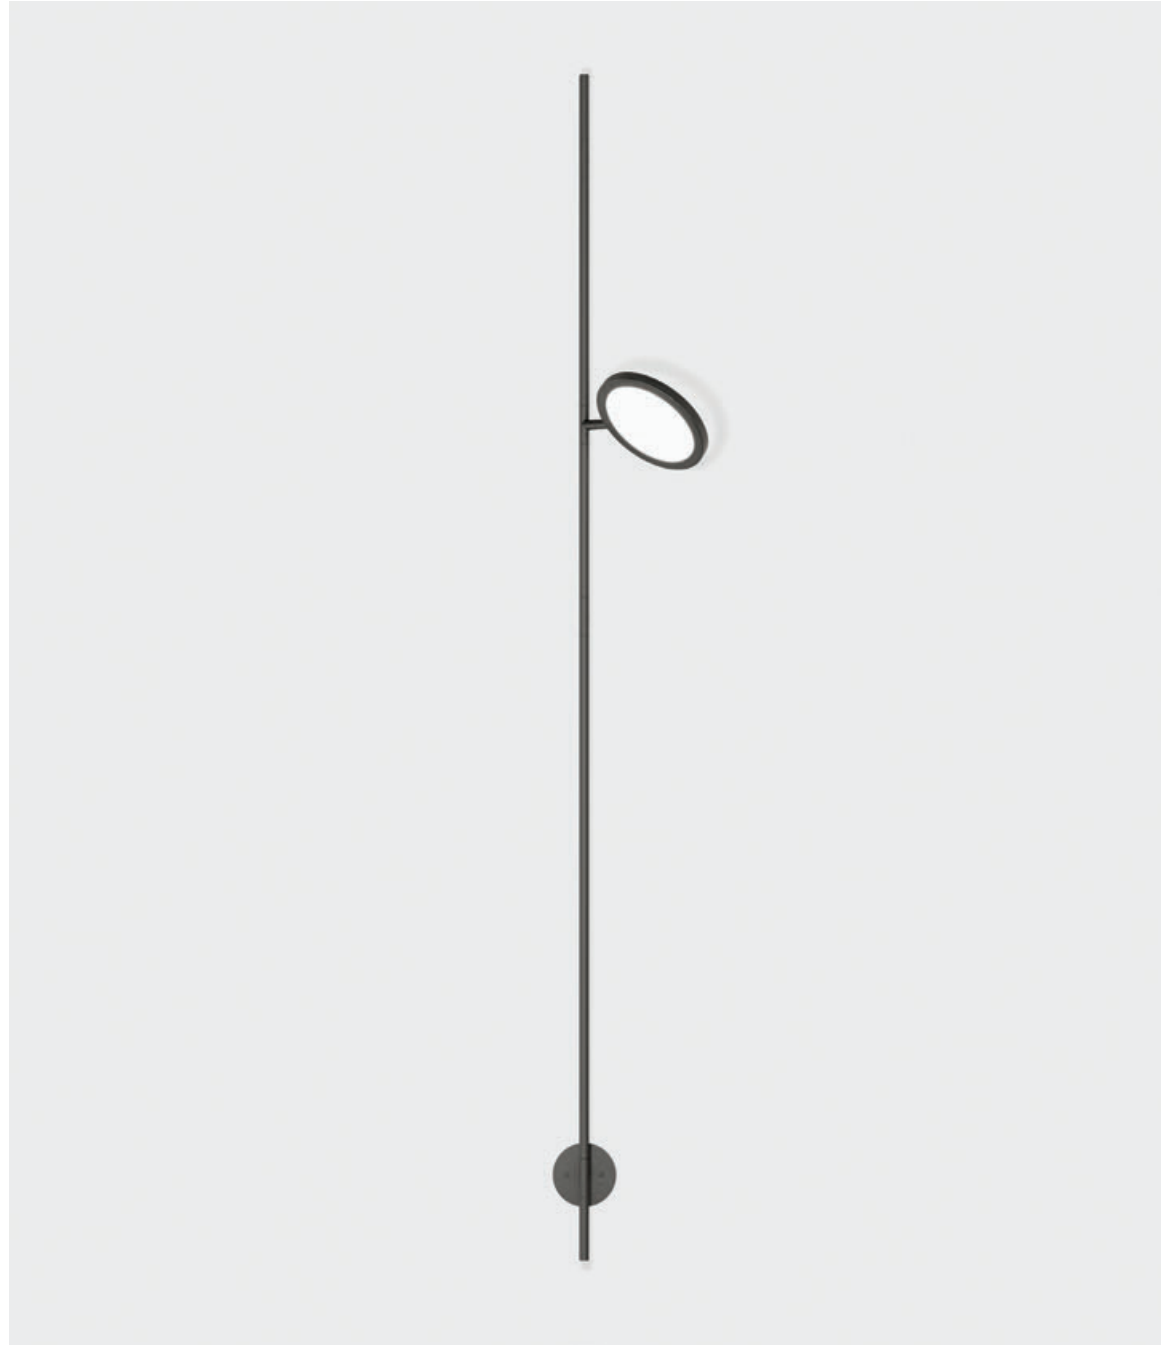

↑
←

Wall Climber 1, Satin Blackened Brass: L 93" x W 14" x D 2.5"
Wall Climber 2, Satin Blackened Brass: L 116" x W 44" x D 2.5"