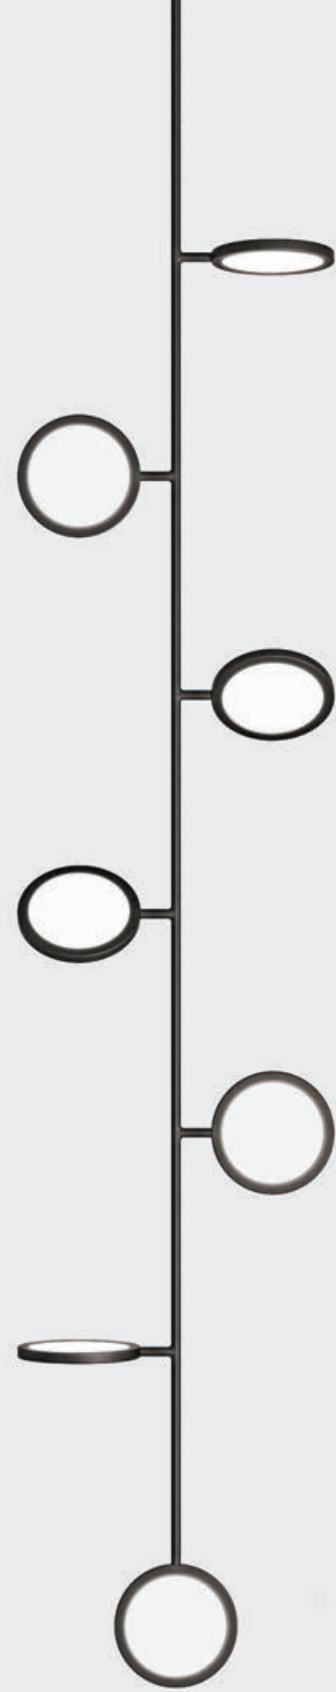

Pendant 2, Satin Blackened Brass: L 50" x W 10" x H 44"

Pendant 4, Satin Brass: L 50" x W 50" x H 44"

↑
←

Vine 6, Polished Brass, Satin Brass: L 29" x W 35" x H 84"

Vine 7, Satin Blackened Brass: L 10" x W 22" x H 112"