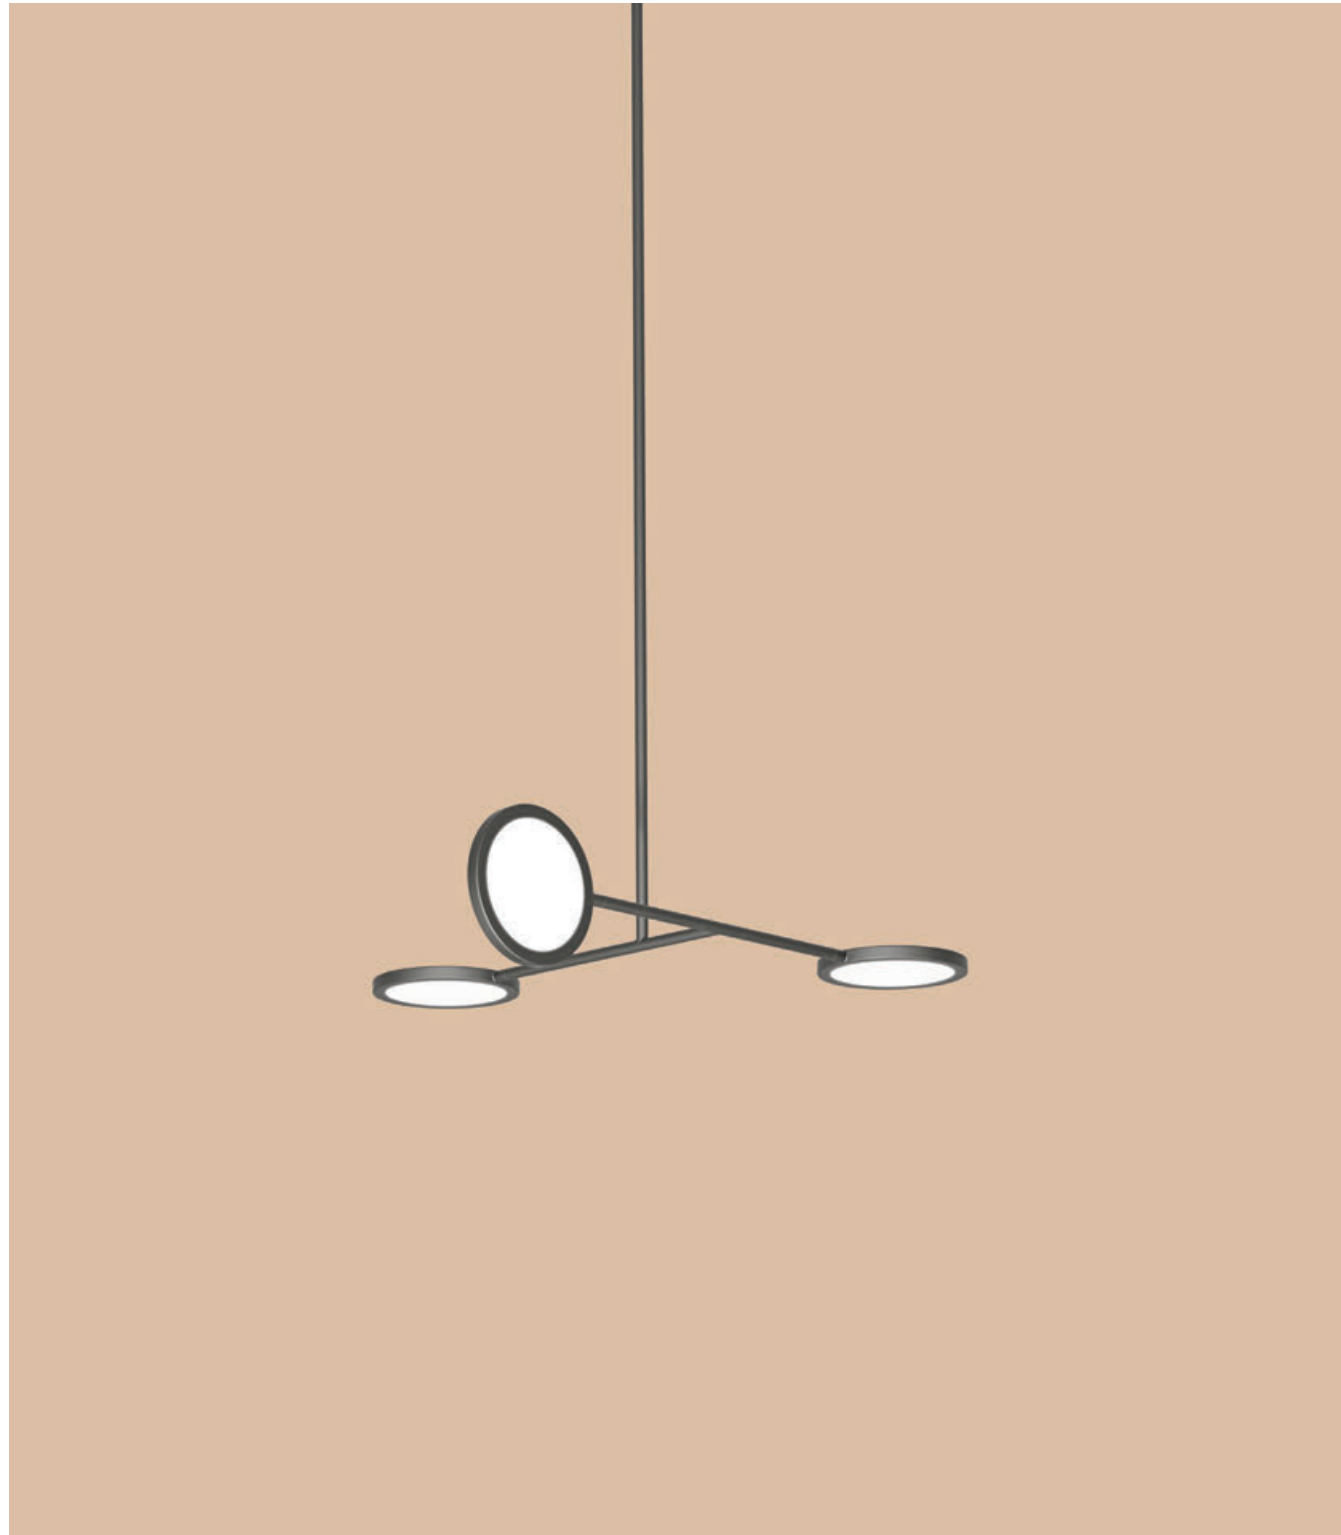

Discus Vine 6

Jamie Gray

triode³ design

28, rue Jacob 75006 Paris
+33 (0)1 43 29 40 05

contact@triodedesign.com
www.triodedesign.com

Discus is a spare and graphically compelling lighting collection. Made from modular components, the design is adaptable for spaces ranging from intimate to monumental. Dimmable LEDs cast a warm diffused light through both sides of each rotatable disc.

Materials

Brass
Aluminum
Glass

Dimensions

L 10" x W 35" x H 84"

Lead Time

6-8 weeks

Finishes

- Satin Brass
- Polished Brass
- Satin Blackened Brass

Specifications

Dimmable LEDs
2,500K Warm White
120 Input Voltage (US & Canada)
220 Input Voltage (Optional)
1,000 Lumen Output per Housing
Transformer Provided

Discus is a spare and graphically compelling lighting collection. Made from modular components, the design is adaptable for spaces ranging from intimate to monumental. Dimmable LEDs cast a warm diffused light through both sides of each rotatable disc.

Designer	Jamie Gray	
Materials	Table / Floor	Brass, Aluminum, Glass, White Carrara Marble, Black Fabric Cord, 2500K 24V LEDs
	Sconce / Climber	Brass, Aluminum, Glass, Optional Fabric Cord, 2500K 24V LEDs
	Pendant / Vine	Brass, Aluminum, Glass, 2500K 24V LEDs
Finishes	●	Satin Brass
	●	Polished Brass
	●	Satin Blackened Brass