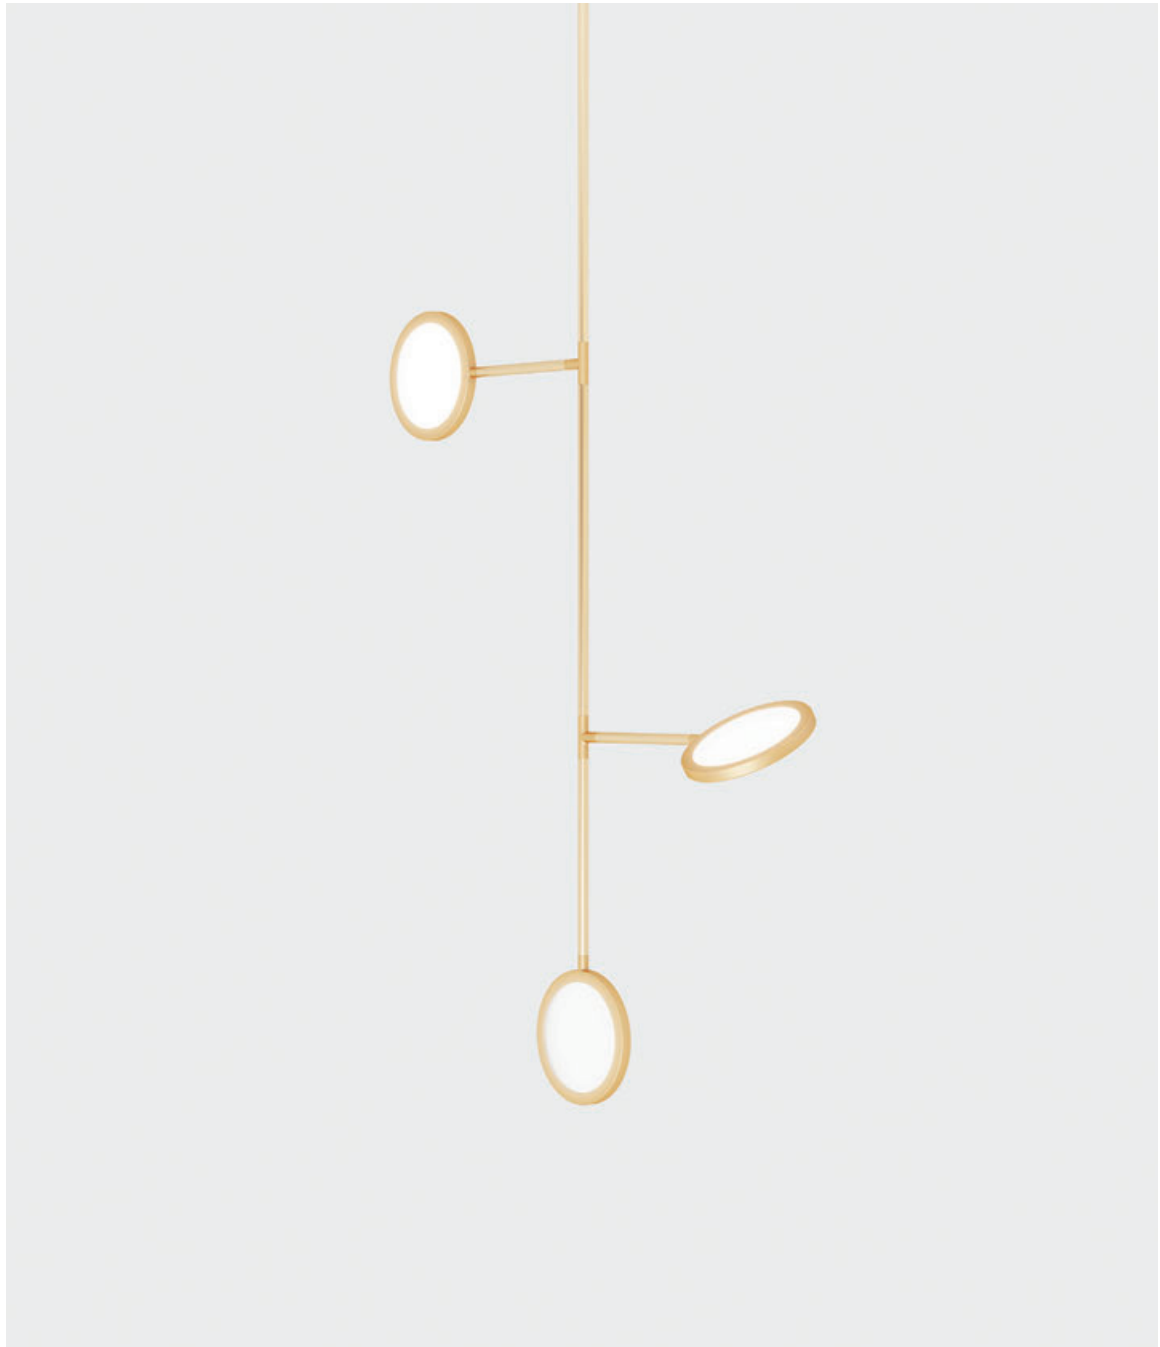

Discus Vine 6

Jamie Gray

triode³ design

28, rue Jacob 75006 Paris
+33 (0)1 43 29 40 05

contact@triodedesign.com
www.triodedesign.com

Discus is a spare and graphically compelling lighting collection. Made from modular components, the design is adaptable for spaces ranging from intimate to monumental. Dimmable LEDs cast a warm diffused light through both sides of each rotatable disc.

Specifications

Dimmable LEDs
2,500K Warm White
120 Input Voltage (US & Canada)
220 Input Voltage (Optional)
1,000 Lumen Output per Housing
Transformer Provided

Discus is a spare and graphically compelling lighting collection. Made from modular components, the design is adaptable for spaces ranging from intimate to monumental. Dimmable LEDs cast a warm diffused light through both sides of each rotatable disc.

Pendant 2, Satin Blackened Brass: L 50" x W 10" x H 44"

Pendant 4, Satin Brass: L 50" x W 50" x H 44"

↑
←

Vine 6, Polished Brass, Satin Brass: L 29" x W 35" x H 84"

Vine 7, Satin Blackened Brass: L 10" x W 22" x H 112"

Vine 3, Polished Brass, Satin Brass: L 10" x W 45" x H 78"
Vine 8, Polished Brass, Satin Brass: L 34" x W 56" x H 122"

↑
←

Wall Climber 1, Satin Blackened Brass: L 93" x W 14" x D 2.5"
Wall Climber 2, Satin Blackened Brass: L 116" x W 44" x D 2.5"