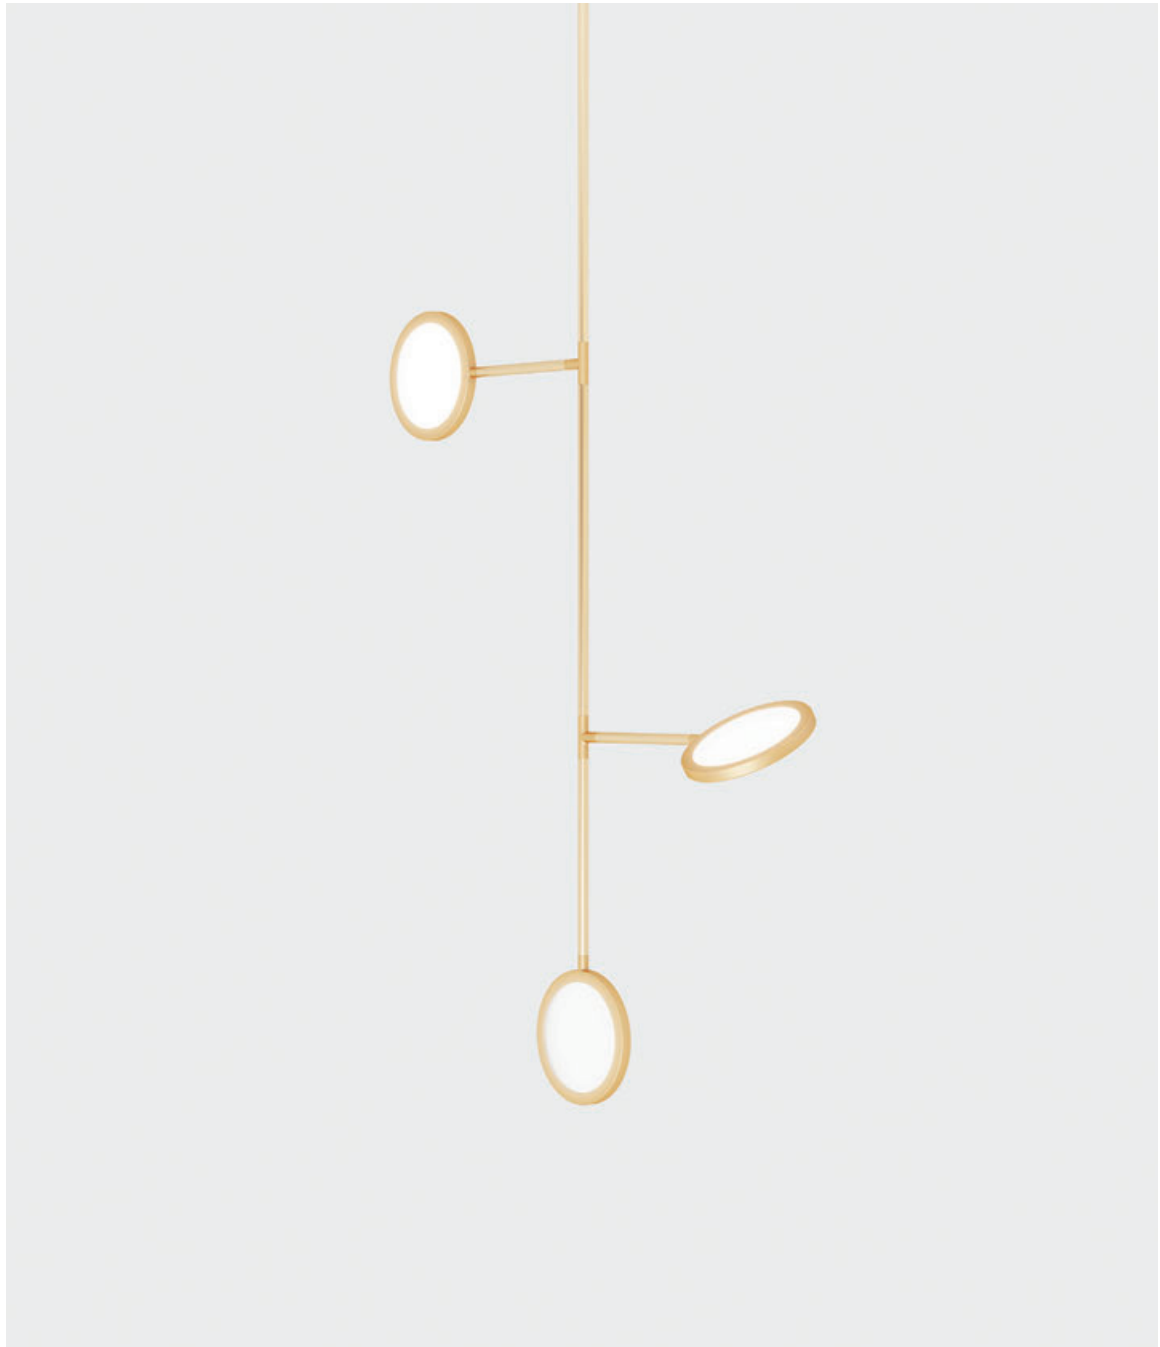

# Discus Vine 3

Jamie Gray

Discus is a spare and graphically compelling lighting collection. Made from modular components, the design is adaptable for spaces ranging from intimate to monumental. Dimmable LEDs cast a warm diffused light through both sides of each rotatable disc.

## Dimensions

L 10" x W 45" x H 78"

## Specifications

Dimmable LEDs  
2,500K Warm White  
120 Input Voltage (US & Canada)  
220 Input Voltage (Optional)  
1,000 Lumen Output per Housing  
Transformer Provided

Discus is a spare and graphically compelling lighting collection. Made from modular components, the design is adaptable for spaces ranging from intimate to monumental. Dimmable LEDs cast a warm diffused light through both sides of each rotatable disc.

Pendant 2, Satin Blackened Brass: L 50" x W 10" x H 44"

Pendant 4, Satin Brass: L 50" x W 50" x H 44"

↑  
←

Vine 6, Polished Brass, Satin Brass: L 29" x W 35" x H 84"

Vine 7, Satin Blackened Brass: L 10" x W 22" x H 112"