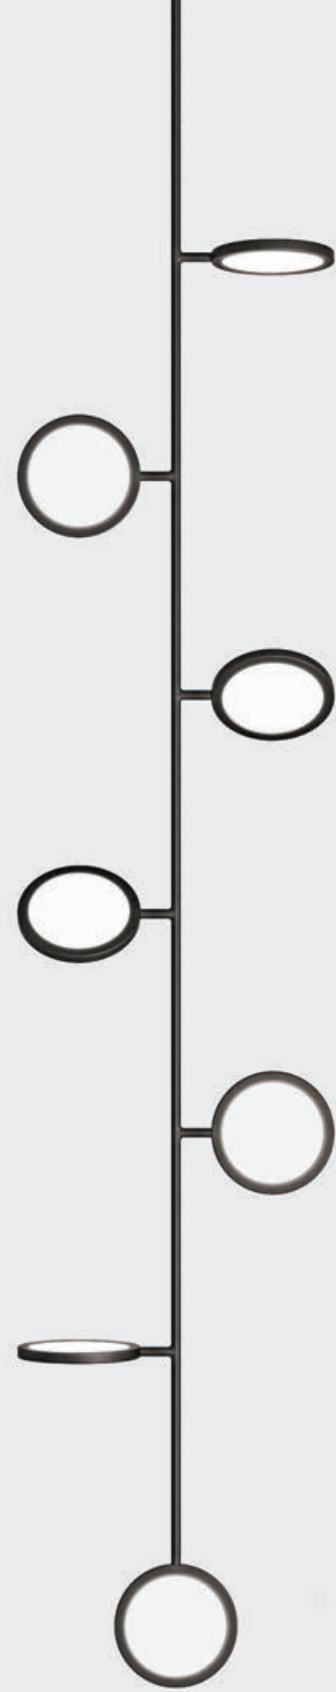

Pendant 2, Satin Blackened Brass: L 50" x W 10" x H 44"

Pendant 4, Satin Brass: L 50" x W 50" x H 44"

↑
←