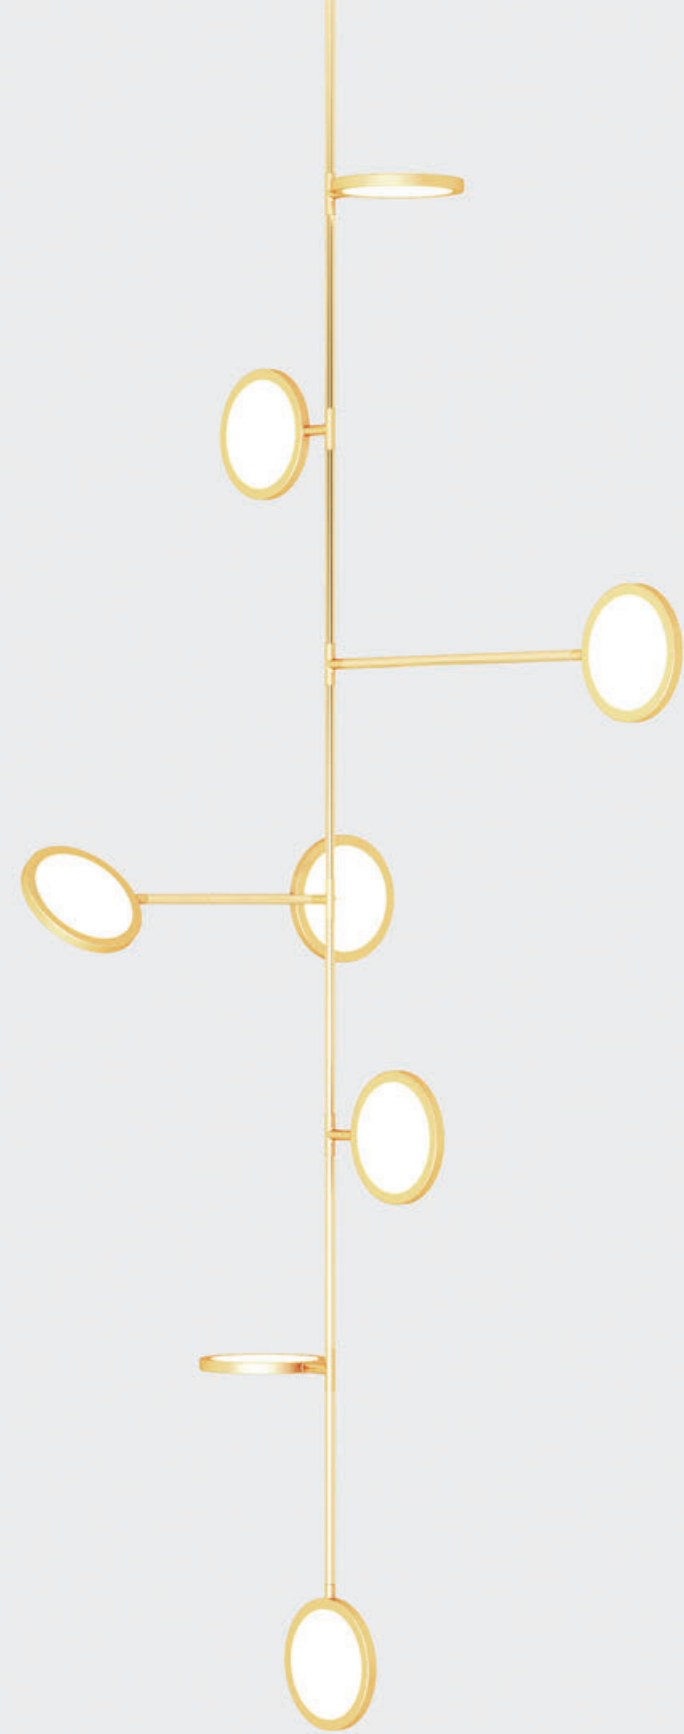

Vine 6, Polished Brass, Satin Brass: L 29" x W 35" x H 84"

Vine 7, Satin Blackened Brass: L 10" x W 22" x H 112"