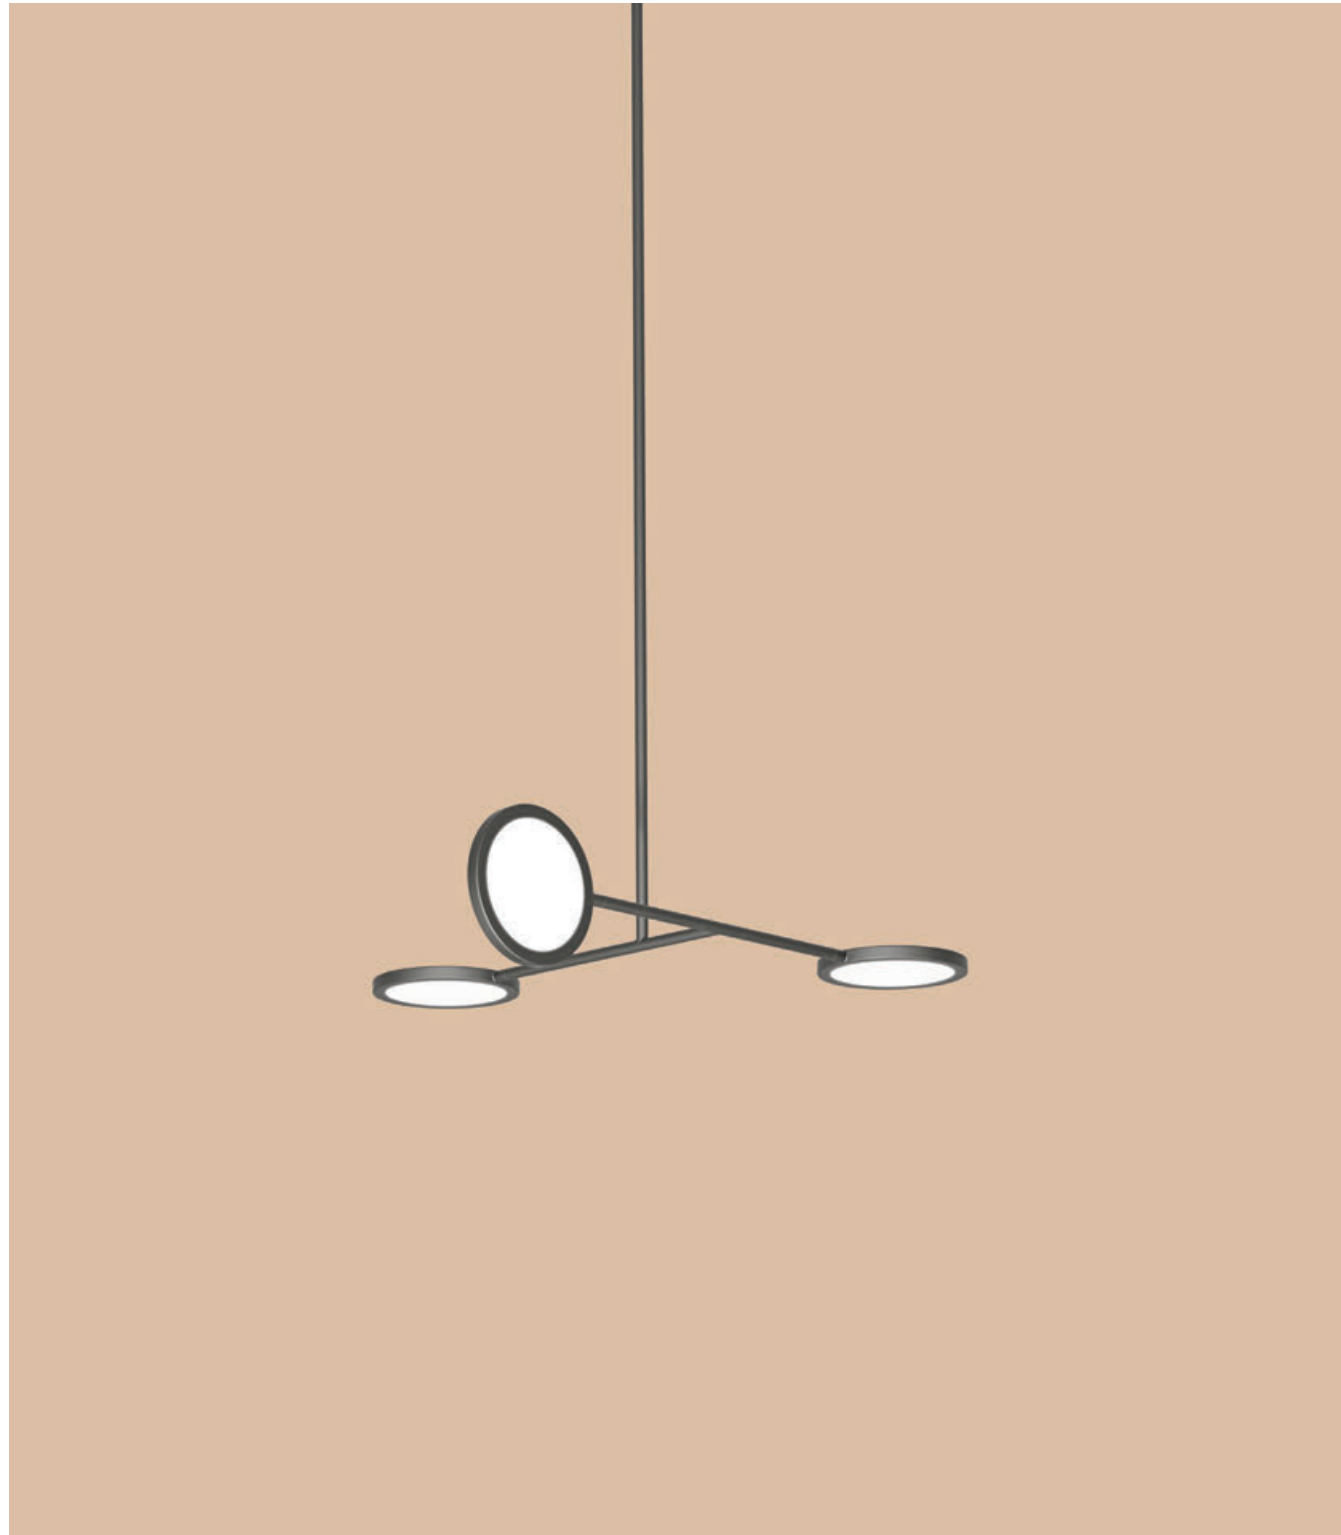

# Discus Vine 3

Jamie Gray

Discus is a spare and graphically compelling lighting collection. Made from modular components, the design is adaptable for spaces ranging from intimate to monumental. Dimmable LEDs cast a warm diffused light through both sides of each rotatable disc.

## Dimensions

L 10" x W 45" x H 78"

## Specifications

Dimmable LEDs  
2,500K Warm White  
120 Input Voltage (US & Canada)  
220 Input Voltage (Optional)  
1,000 Lumen Output per Housing  
Transformer Provided

Discus is a spare and graphically compelling lighting collection. Made from modular components, the design is adaptable for spaces ranging from intimate to monumental. Dimmable LEDs cast a warm diffused light through both sides of each rotatable disc.