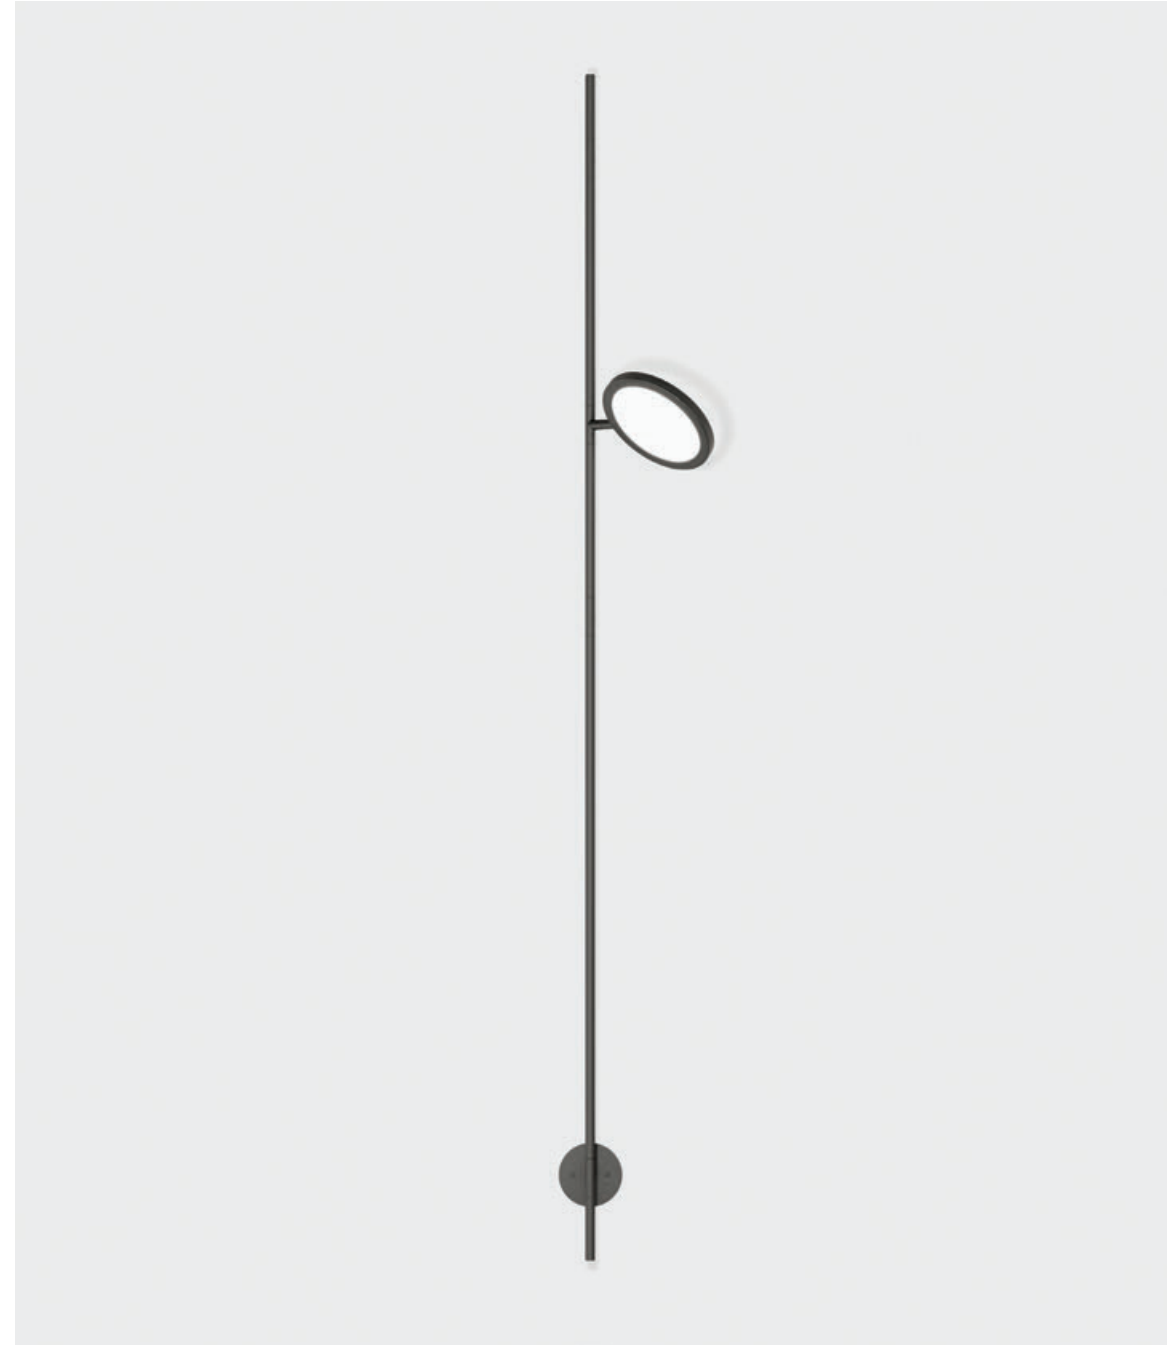

↑
←

Wall Climber 1, Satin Blackened Brass: L 93" x W 14" x D 2.5"
Wall Climber 2, Satin Blackened Brass: L 116" x W 44" x D 2.5"