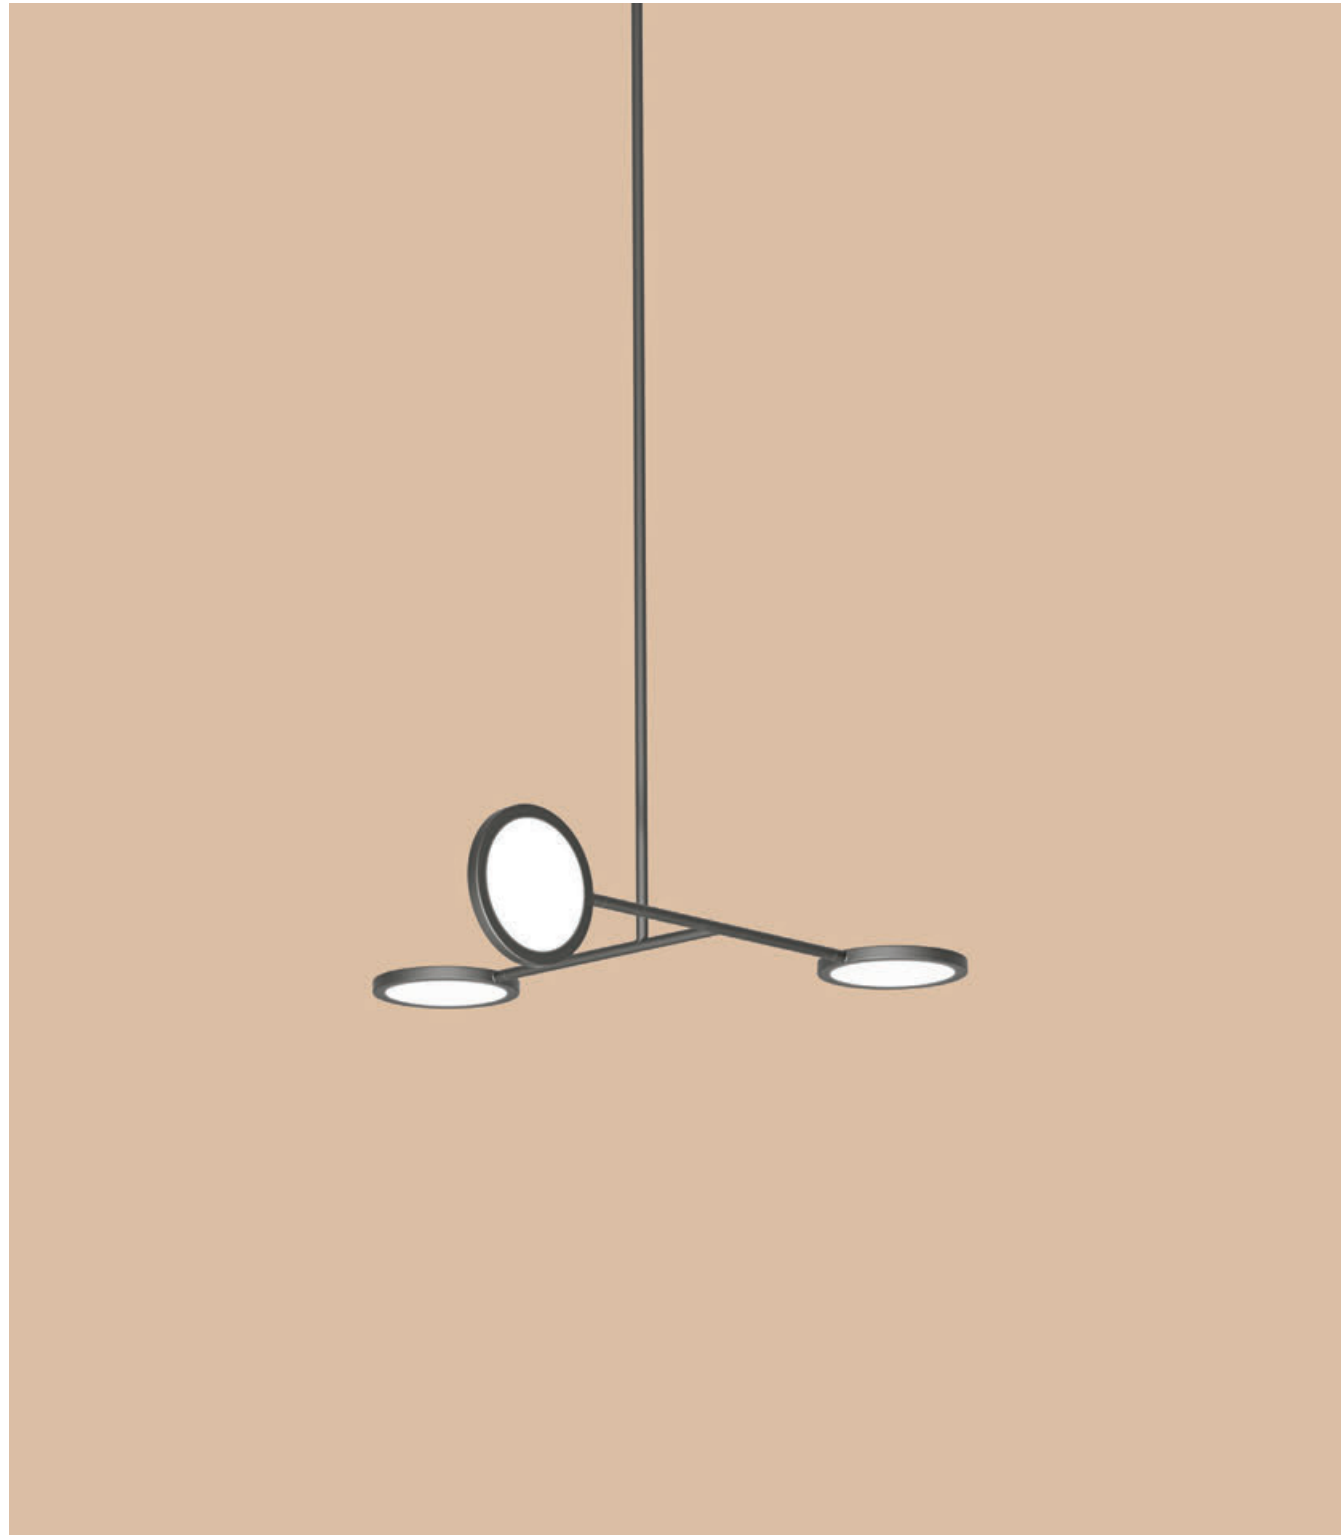

Discus is a spare and graphically compelling lighting collection. Made from modular components, the design is adaptable for spaces ranging from intimate to monumental. Dimmable LEDs cast a warm diffused light through both sides of each rotatable disc.

Designer	Jamie Gray	
Materials	Table / Floor	Brass, Aluminum, Glass, White Carrara Marble, Black Fabric Cord, 2500K 24V LEDs
	Sconce / Climber	Brass, Aluminum, Glass, Optional Fabric Cord, 2500K 24V LEDs
	Pendant / Vine	Brass, Aluminum, Glass, 2500K 24V LEDs
Finishes	●	Satin Brass
	●	Polished Brass
	●	Satin Blackened Brass

Discus Floor

Jamie Gray

Discus is a spare and graphically compelling lighting collection. Made from modular components, the design is adaptable for spaces ranging from intimate to monumental. Dimmable LEDs cast a warm diffused light through both sides of each rotatable disc.

Specifications

Dimmable LEDs
2,500K Warm White
120 Input Voltage (US & Canada)
220 Input Voltage (Optional)
1,000 Lumen Output
Wall Plug with Transformer provided

triode³ design

MATTER . MADE

28, rue Jacob 75006 Paris
+33 (0)1 43 29 40 05